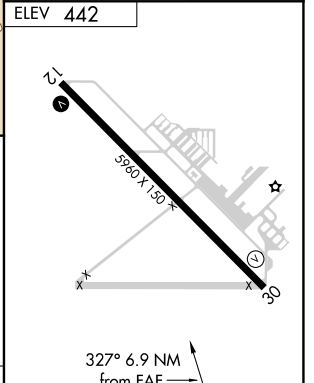

CATEGORY	A	B	C	D
CIRCLING	980-1	538 (600-1)	980-1½ 538 (600-1½)	1000-2 558 (600-2)
DME MINIMA				
CIRCLING	880-1 438 (500-1)	900-1 458 (500-1)	900-1½ 458 (500-1½)	1000-2 558 (600-2)

FAF to MAP 6.9 NM					
Knots	60	90	120	150	180
Min:Sec	6:54	4:36	3:27	2:46	2:18

SW-2, 25 FEB 2021 to 25 MAR 2021

SW-2, 25 FEB 2021 to 25 MAR 2021