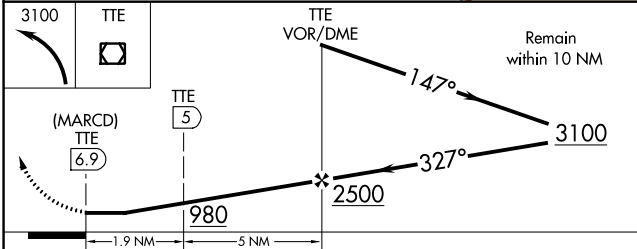

CATEGORY	A	B	C	D
CIRCLING	980-1	538 (600-1)	980-1½ 538 (600-1½)	1000-2 558 (600-2)
DME MINIMA				
CIRCLING	880-1 438 (500-1)	900-1 458 (500-1)	900-1½ 458 (500-1½)	1000-2 558 (600-2)

FAF to MAP 6.9 NM					
Knots	60	90	120	150	180
Min:Sec	6:54	4:36	3:27	2:46	2:18

SW-2, 25 FEB 2021 to 25 MAR 2021

SW-2, 25 FEB 2021 to 25 MAR 2021