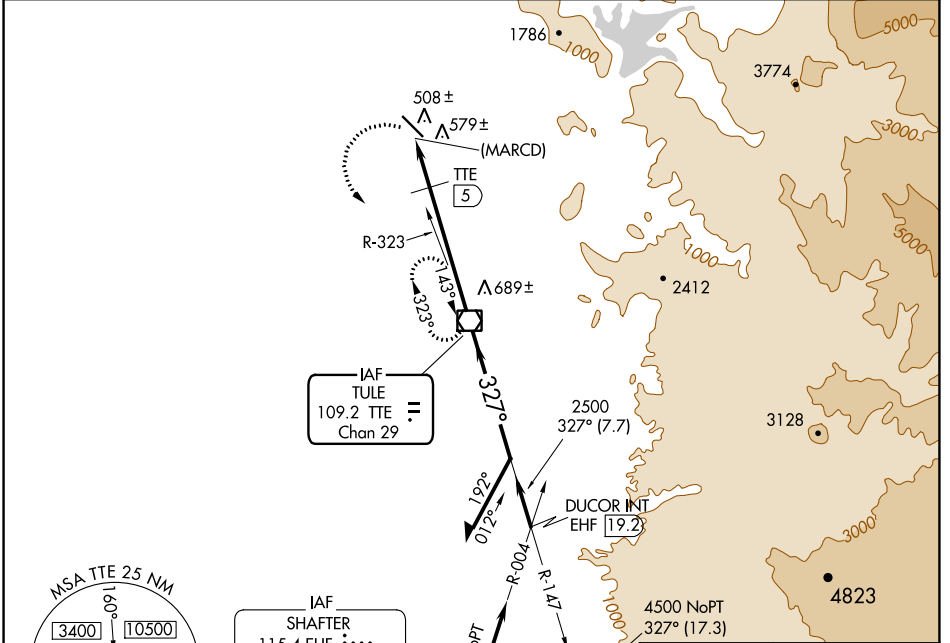

VOR/DME TTE 109.2 Chan 29	APP CRS 327°	Rwy Idg TDZE Apt Elev N/A 442
---	------------------------	--

VOR or GPS-A
PORTERVILLE MUNI (P'TV)

▽ MISSED APPROACH: Climbing left turn to 3100 direct TTE VOR/DME and hold.

AWOS-3PT 134.625	BAKERFIELD APP CON* 120.5	UNICOM 122.8 (CTAF) ①
----------------------------	-------------------------------------	--

IAF SHAFTER
115.4 EHF ::::
Chan 101

CATEGORY	A	B	C	D
CIRCLING	980-1	538 (600-1)	980-1½ 538 (600-1½)	1000-2 558 (600-2)
DME MINIMA				
CIRCLING	880-1 438 (500-1)	900-1 458 (500-1)	900-1½ 458 (500-1½)	1000-2 558 (600-2)

FAF to MAP 6.9 NM					
Knots	60	90	120	150	180
Min:Sec	6:54	4:36	3:27	2:46	2:18

SW-2, 25 FEB 2021 to 25 MAR 2021

SW-2, 25 FEB 2021 to 25 MAR 2021