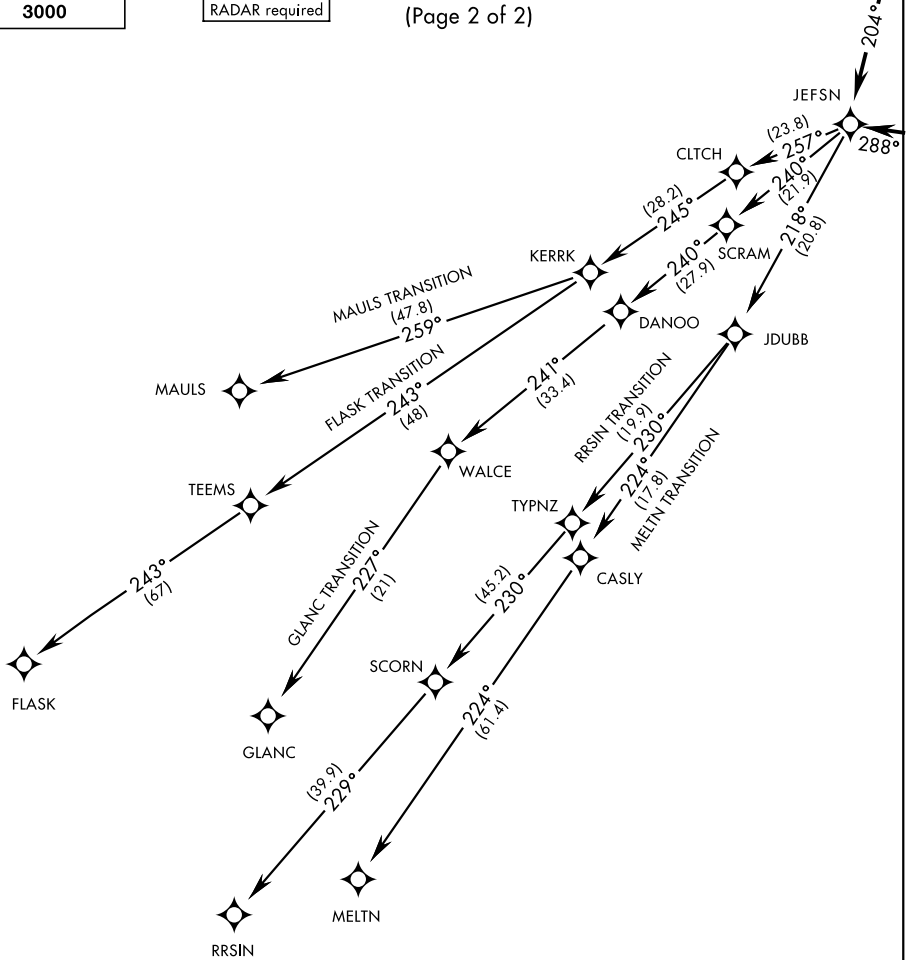

JEFSN TWO DEPARTURE (RNAV) (JEFSN2.JEFSN)

JOINT BASE ANDREWS (KADW)

CAMP SPRINGS, MARYLAND

TOP ALTITUDE:
3000

RNAVI-GPS
RADAR required

[USAF]

(Page 2 of 2)

NE-3, 31 OCT 2024 to 28 NOV 2024

NE-3, 31 OCT 2024 to 28 NOV 2024

TURBOJETTS ONLY

NOTE: Chart not to scale

JEFSN TWO DEPARTURE (RNAV) (JEFSN2.JEFSN)

Orig 31OCT24

CAMP SPRINGS, MARYLAND

JOINT BASE ANDREWS (KADW)