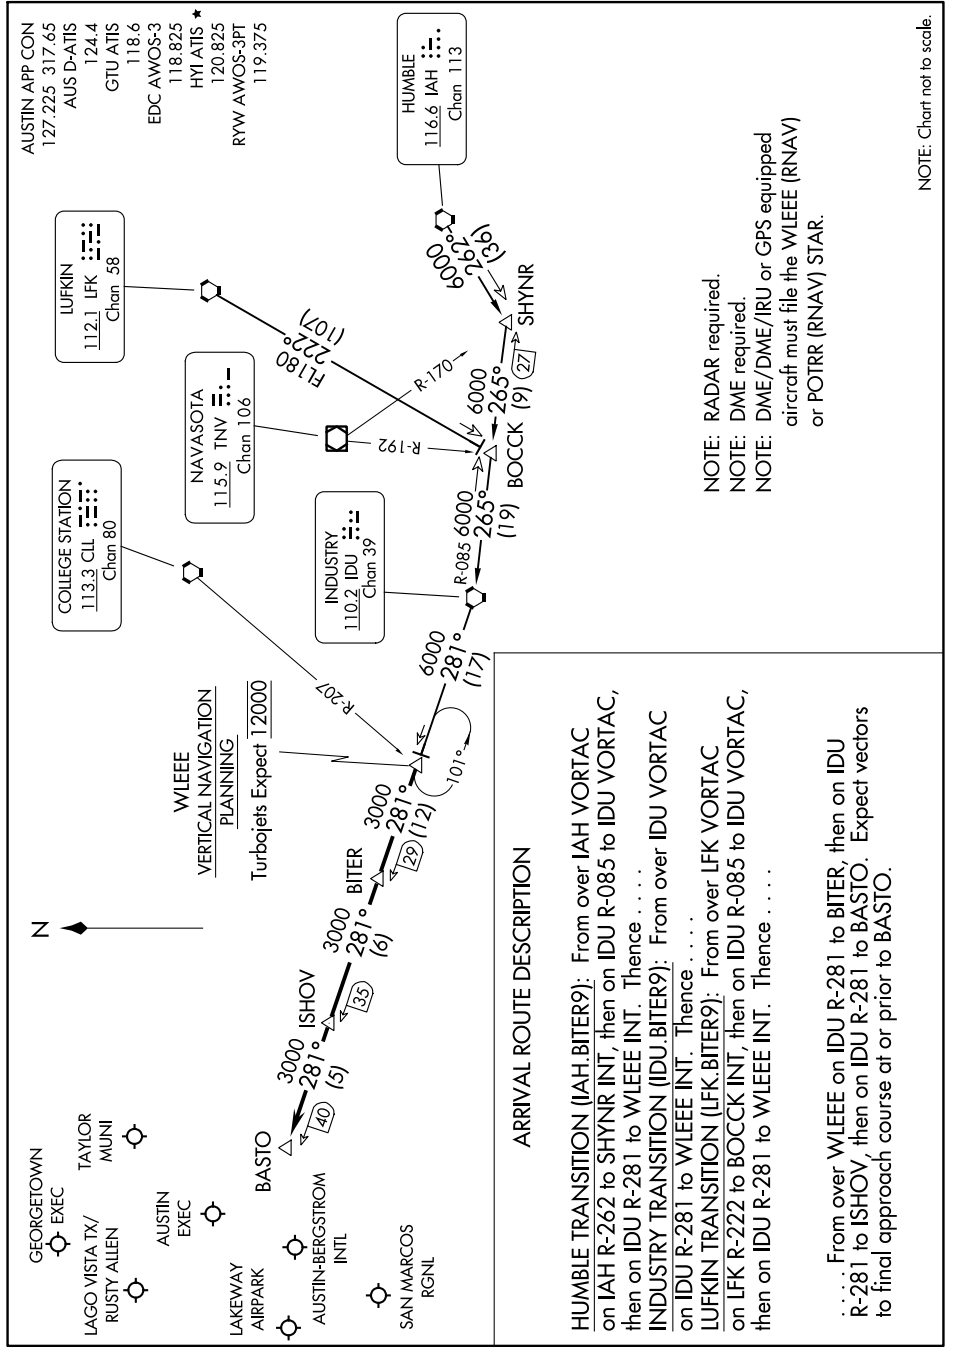

# BITER NINE ARRIVAL

SC-3, 31 OCT 2024 to 28 NOV 2024

NOTE: Chart not to scale.

# BITER NINE ARRIVAL

SC-3, 31 OCT 2024 to 28 NOV 2024