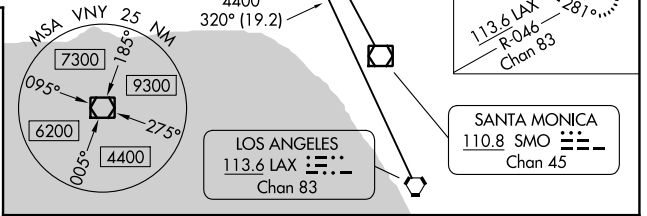

VOR/DME VNY 113.1 Chan 78	APP CRS 075°	Rwy Idg TDZE Apt Elev	N/A N/A 802
--	------------------------	-----------------------------	--

VOR-A VAN NUYS (VNY)

⚠ Circling Rwy 16L NA at night.

MISSED APPROACH: Climbing right turn to 4000 on VNY VOR/DME R-101 to AMTRA INT./20.2 DME and hold.

ATIS 127.55	SOCAL APP CON 120.4 360.6 (NORTH) 134.2 338.2 (WEST)	VAN NUYS TOWER * 119.3 (CTAF) 0 239.0	GND CON 121.7	CLNC DEL 126.6 239.0	CPDLC	UNICOM 122.95
-----------------------	--	--	-------------------------	--------------------------------	-------	-------------------------

SW-3, 08 AUG 2024 to 05 SEP 2024

SW-3, 08 AUG 2024 to 05 SEP 2024

CATEGORY	A	B	C	D
C CIRCLING	1500-1	698 (700-1)	1500-2 698 (700-2)	2060-3 1258 (1300-3)