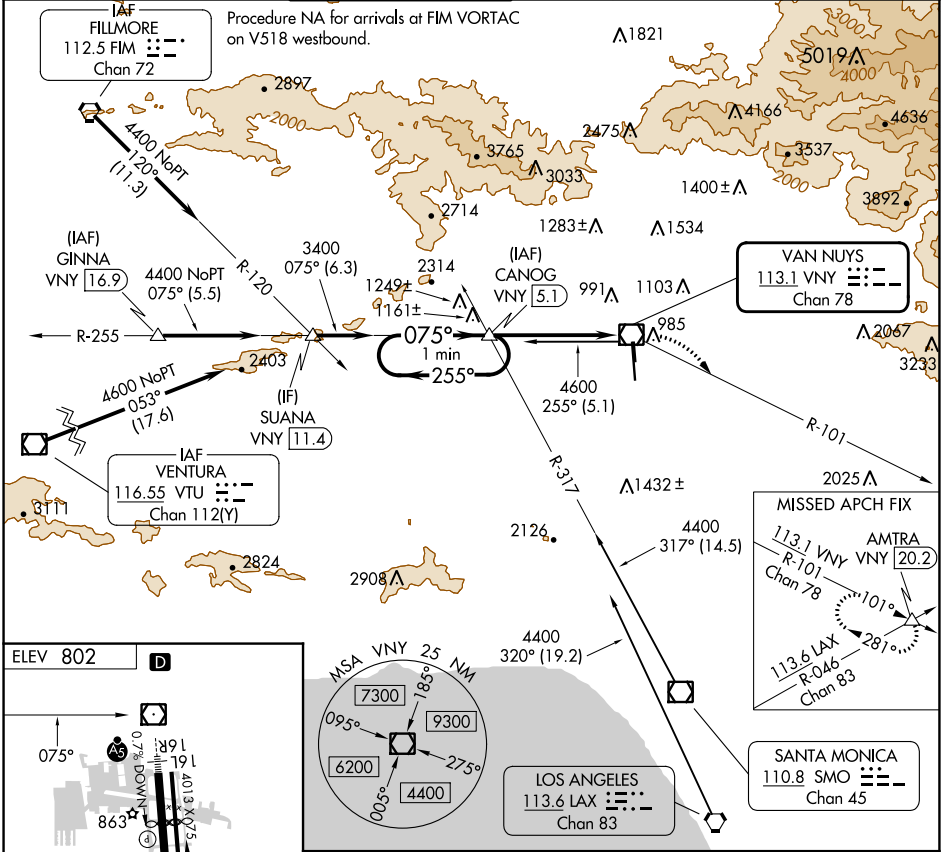

VOR/DME VNY 113.1 Chan 78	APP CRS 075°	Rwy Idg TDZE Apt Elev	N/A N/A 802
--	------------------------	-----------------------------	--

VOR-A VAN NUYS (VNY)

⚠ Circling Rwy 16L NA at night.

MISSED APPROACH: Climbing right turn to 4000 on VNY VOR/DME R-101 to AMTRA INT./20.2 DME and hold.

ATIS 127.55	SOCAL APP CON 120.4 360.6 (NORTH) 134.2 338.2 (WEST)	VAN NUYS TOWER * 119.3 (CTAF) 0 239.0	GND CON 121.7	CLNC DEL 126.6 239.0	CPDLC	UNICOM 122.95
-----------------------	--	--	-------------------------	--------------------------------	-------	-------------------------

SW-3, 08 AUG 2024 to 05 SEP 2024

SW-3, 08 AUG 2024 to 05 SEP 2024

CATEGORY	A	B	C	D
C CIRCLING	1500-1	698 (700-1)	1500-2 698 (700-2)	2060-3 1258 (1300-3)