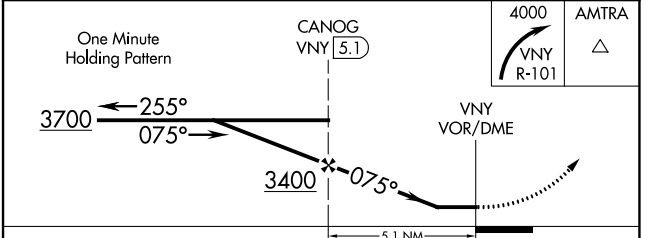

VOR/DME VNY 113.1 Chan 78	APP CRS 075°	Rwy Idg TDZE Apt Elev	N/A N/A 802
--	------------------------	-----------------------------	--

VOR-A VAN NUYS (VNY)

⚠ Circling Rwy 16L NA at night.

MISSED APPROACH: Climbing right turn to 4000 on VNY VOR/DME R-101 to AMTRA INT./20.2 DME and hold.

SW-3, 08 AUG 2024 to 05 SEP 2024

SW-3, 08 AUG 2024 to 05 SEP 2024

CATEGORY	A	B	C	D
C CIRCLING	1500-1	698 (700-1)	1500-2 698 (700-2)	2060-3 1258 (1300-3)