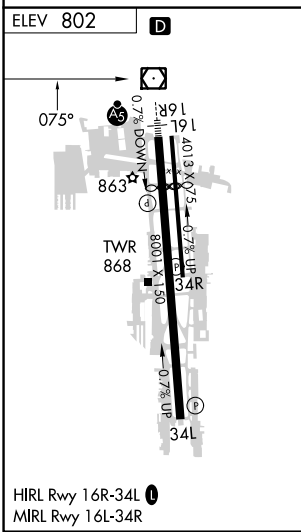

VOR/DME VNY 113.1 Chan 78	APP CRS 075°	Rwy Idg TDZE Apt Elev	N/A N/A 802
--	------------------------	-----------------------------	--

VOR-A VAN NUYS (VNY)

⚠ Circling Rwy 16L NA at night.

MISSED APPROACH: Climbing right turn to 4000 on VNY VOR/DME R-101 to AMTRA INT./20.2 DME and hold.

ATIS 127.55	SOCAL APP CON 120.4 360.6 (NORTH) 134.2 338.2 (WEST)	VAN NUYS TOWER * 119.3 (CTAF) 0 239.0	GND CON 121.7	CLNC DEL 126.6 239.0	CPDLC	UNICOM 122.95
-----------------------	--	--	-------------------------	--------------------------------	-------	-------------------------

SW-3, 08 AUG 2024 to 05 SEP 2024

SW-3, 08 AUG 2024 to 05 SEP 2024

CATEGORY	A	B	C	D
C CIRCLING	1500-1	698 (700-1)	1500-2 698 (700-2)	2060-3 1258 (1300-3)