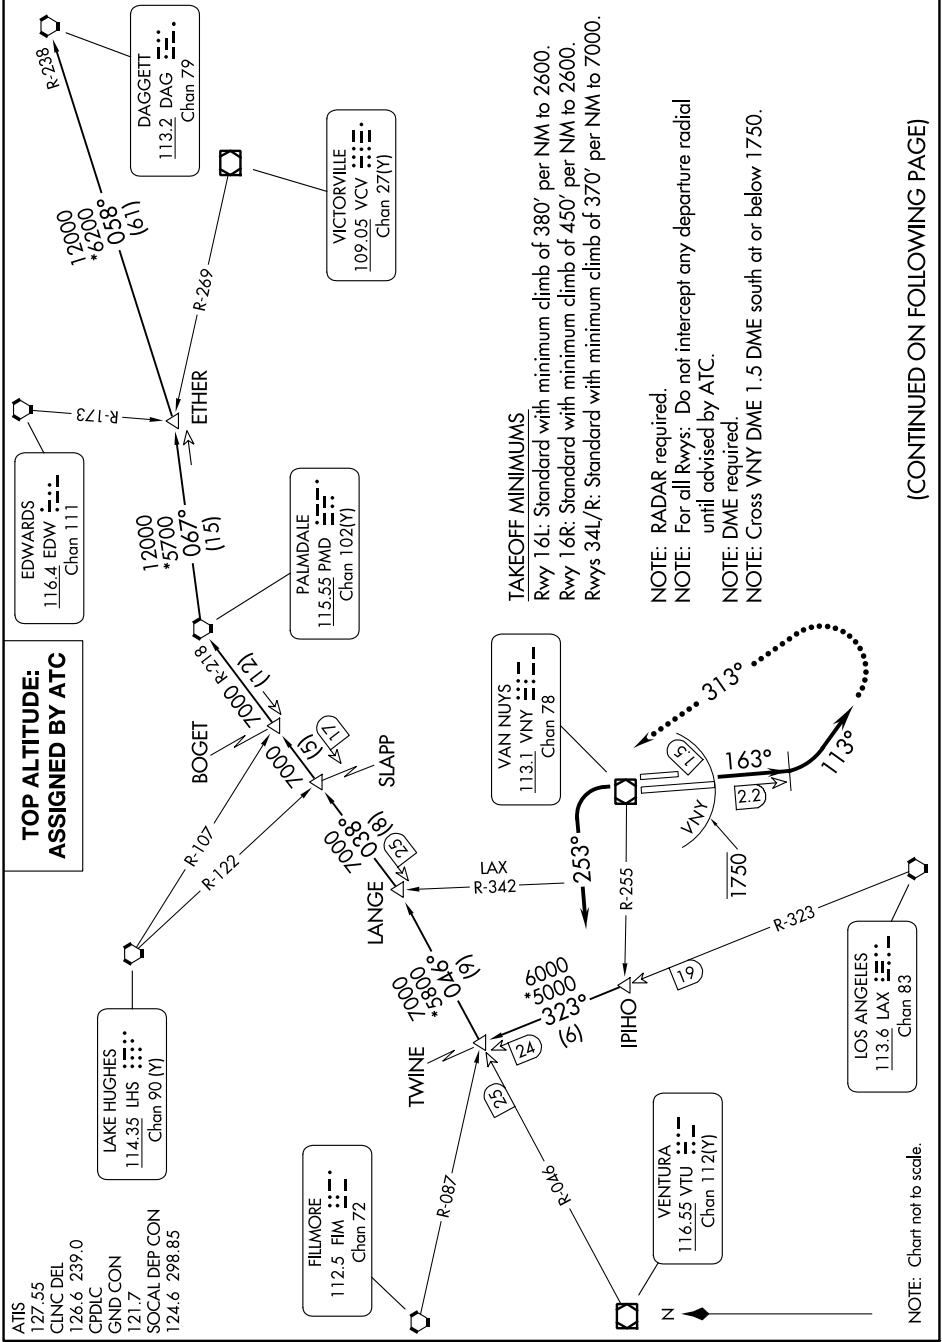

NEWHALL ONE DEPARTURE

SW-3, 08 AUG 2024 to 05 SEP 2024

(CONTINUED ON FOLLOWING PAGE)

NEWHALL ONE DEPARTURE

SW-3, 08 AUG 2024 to 05 SEP 2024

NOTE: Chart not to scale.