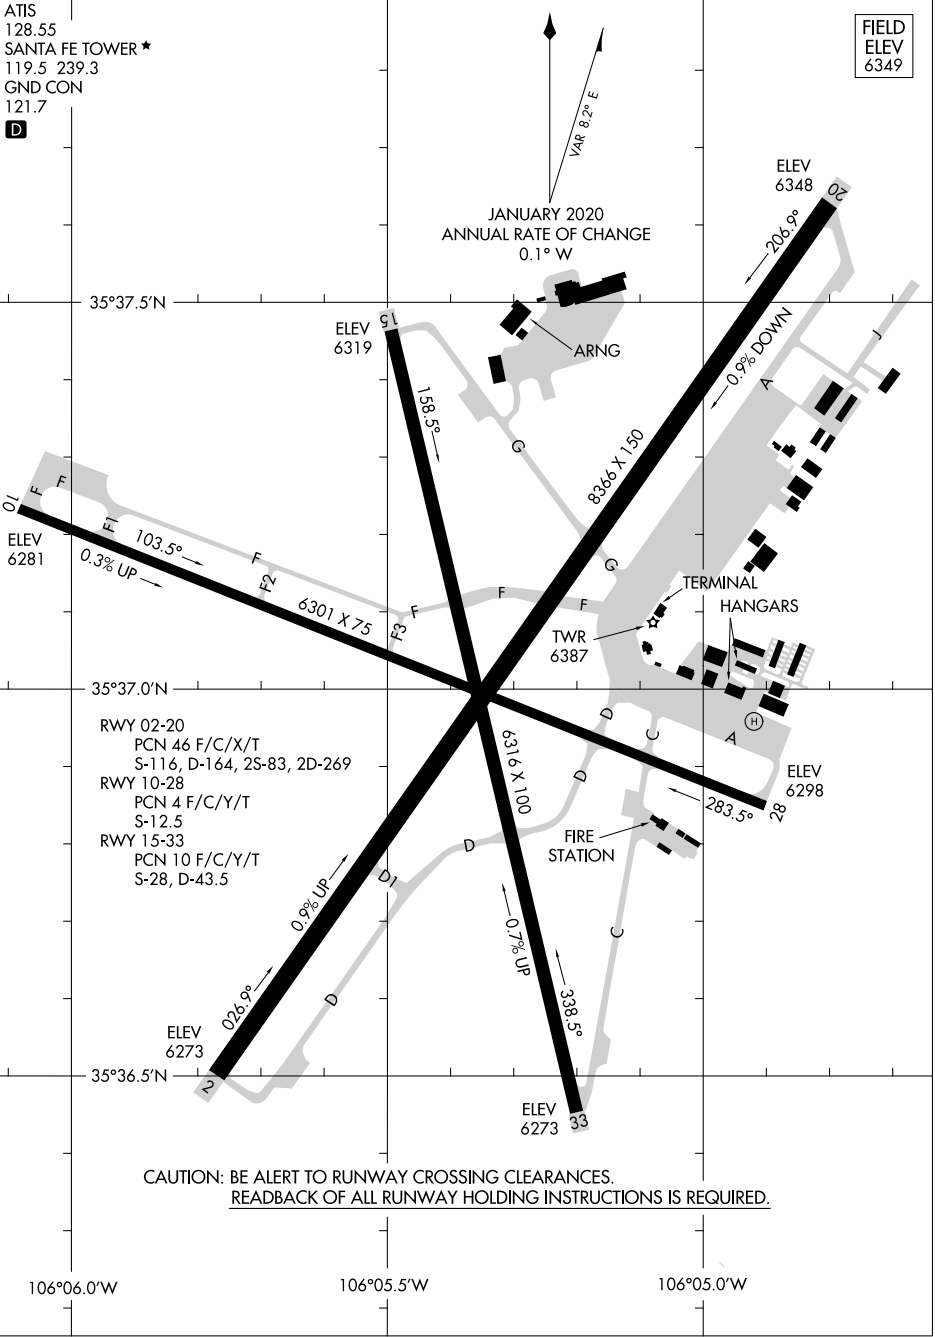

22251

AIRPORT DIAGRAM

AL-548 (FAA)

SANTA FE MUNI (SAF)
SANTA FE, NEW MEXICO

ATIS
128.55
SANTA FE TOWER ★
119.5 239.3
GND CON
121.7

FIELD
ELEV
6349

JANUARY 2020
ANNUAL RATE OF CHANGE
0.1° W

CAUTION: BE ALERT TO RUNWAY CROSSING CLEARANCES.
READEBACK OF ALL RUNWAY HOLDING INSTRUCTIONS IS REQUIRED.

SW-1, 26 JAN 2023 to 23 FEB 2023

SW-1, 26 JAN 2023 to 23 FEB 2023

AIRPORT DIAGRAM

22251

SANTA FE, NEW MEXICO
SANTA FE MUNI (SAF)