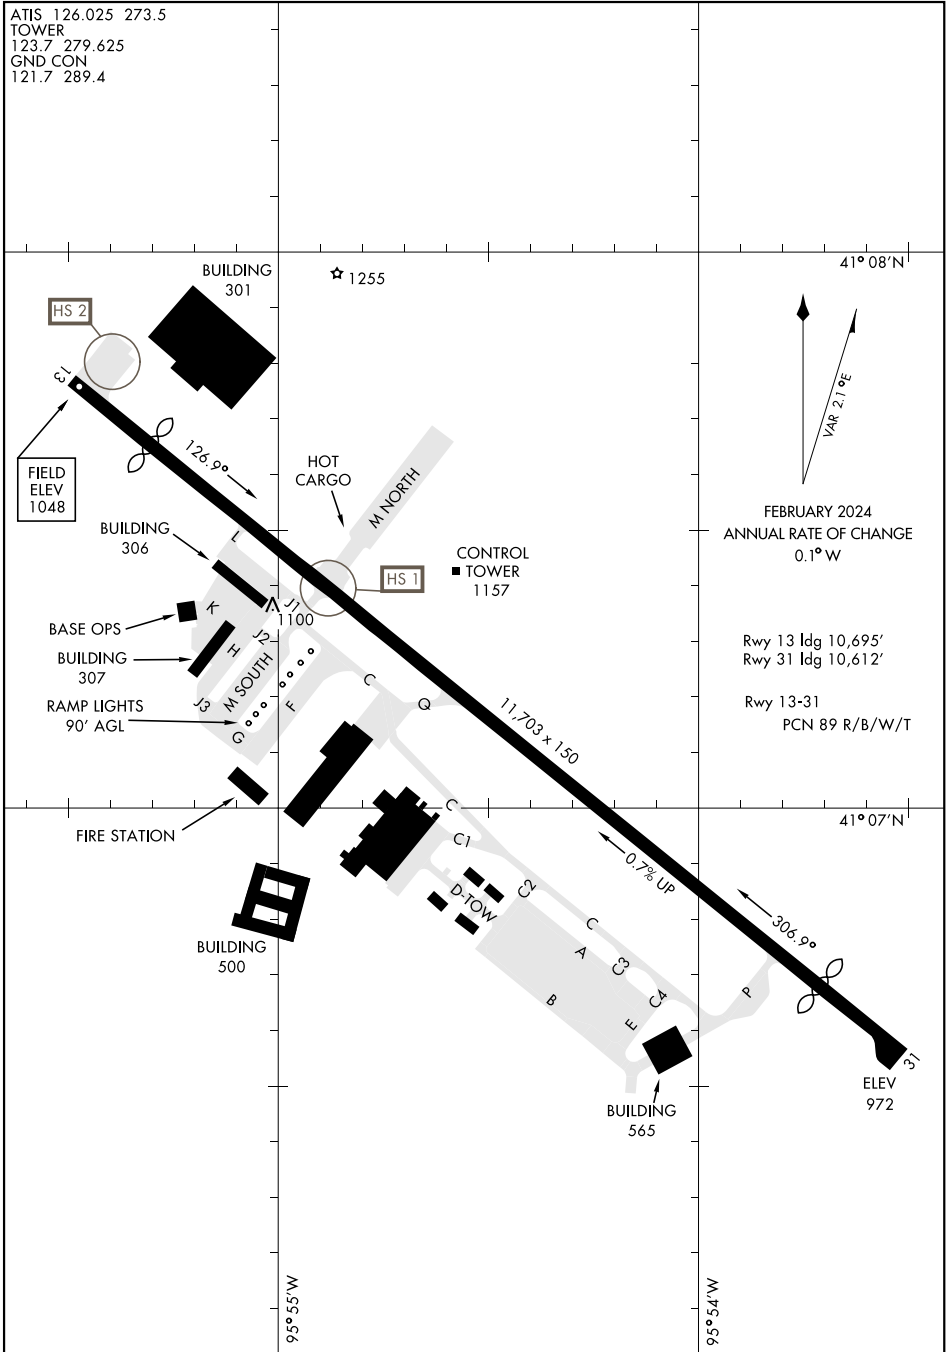

# AIRPORT DIAGRAM

[USAF]

OFFUTT AFB (KOFF)

OMAHA, NEBRASKA

ATIS 126.025 273.5  
 TOWER 123.7 279.625  
 GND CON 121.7 289.4

NC-2, 03 OCT 2024 to 31 OCT 2024

NC-2, 03 OCT 2024 to 31 OCT 2024

# AIRPORT DIAGRAM

OMAHA, NEBRASKA  
OFFUTT AFB (KOFF)