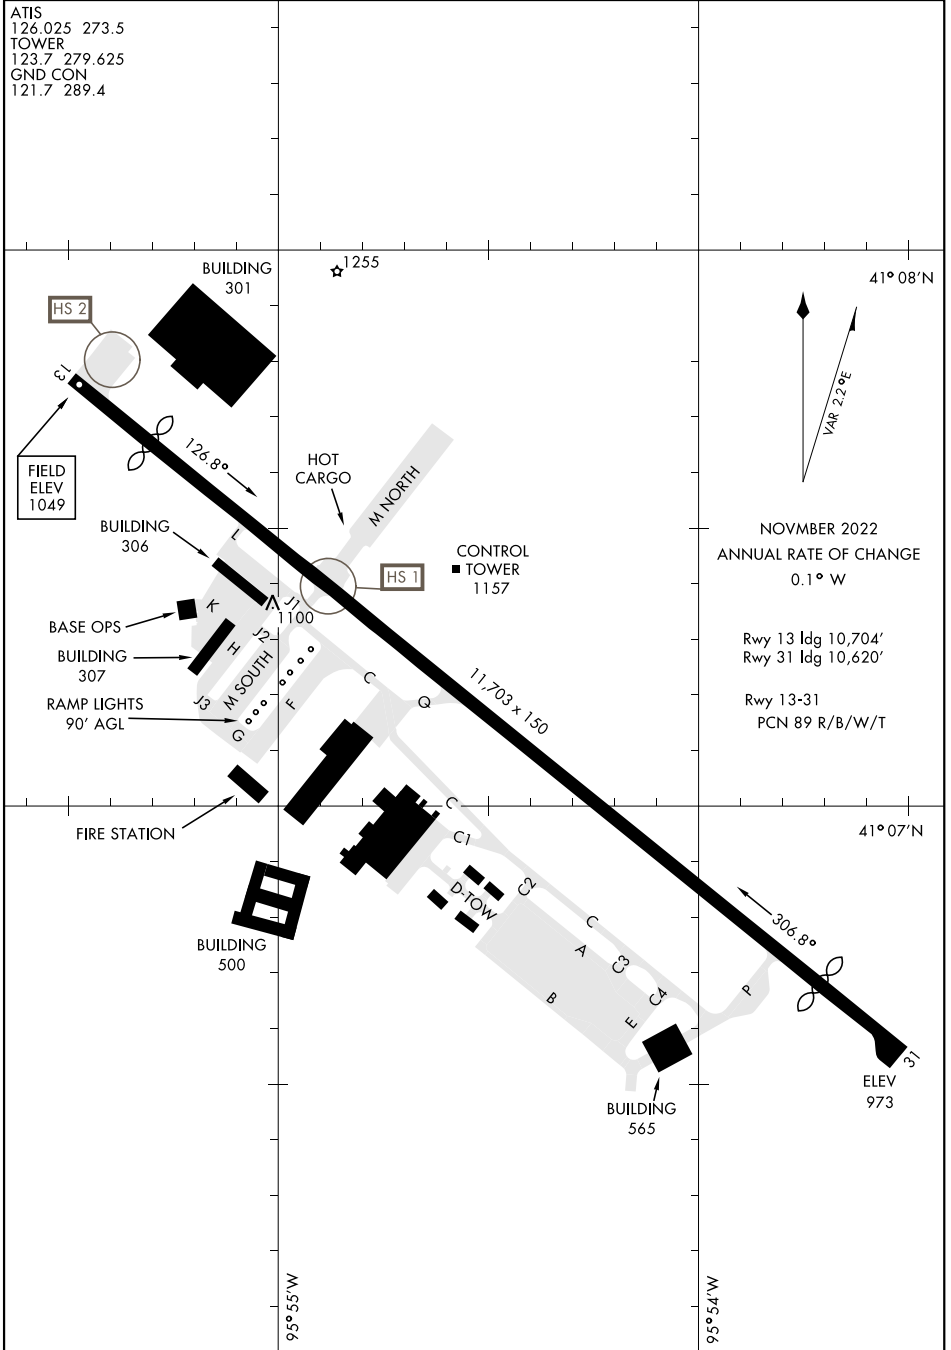

AIRPORT DIAGRAM

AL-544 [USAF]

OFFUTT AFB (KOFF)

OMAHA, NEBRASKA

ATIS
 126.025 273.5
 TOWER
 123.7 279.625
 GND CON
 121.7 289.4

NC-2, 18 MAY 2023 to 15 JUN 2023

NC-2, 18 MAY 2023 to 15 JUN 2023

AIRPORT DIAGRAM

OMAHA, NEBRASKA
OFFUTT AFB (KOFF)