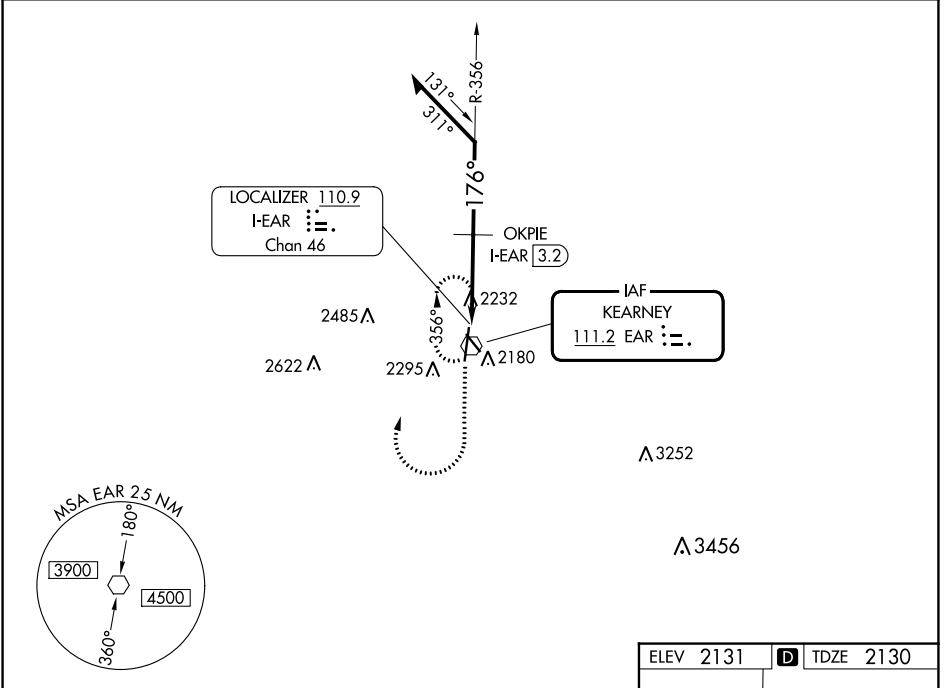

VOR EAR 111.2	APP CRS 176°	Rwy Idg 7094
		TDZE 2130
		Apt Elev 2131

VOR RWY 18
KEARNEY RGNL (E.A.R.)

⚠ MISSED APPROACH: Climb to 3900 then right turn direct EAR VOR and hold.

AWOS-3PT 123.875	MINNEAPOLIS CENTER 119.4 278.8	UNICOM 123.0 (CTAF) Ⓛ
----------------------------	--	---------------------------------

NC-2, 08 AUG 2024 to 05 SEP 2024

NC-2, 08 AUG 2024 to 05 SEP 2024

CATEGORY	A	B	C	D
S-18	2780-1	650 (700-1)	2780-1¾ 650 (700-1¾)	2780-1½ 650 (700-1½)
C CIRCLING	2780-1	649 (700-1)	2780-1¾ 649 (700-1¾)	2840-2¼ 709 (800-2¼)
OKPIE FIX MINIMUMS				
S-18	2660-1	530 (600-1)	2660-1½	530 (600-1½)
C CIRCLING	2660-1	529 (600-1)	2660-1½ 529 (600-1½)	2840-2¼ 709 (800-2¼)