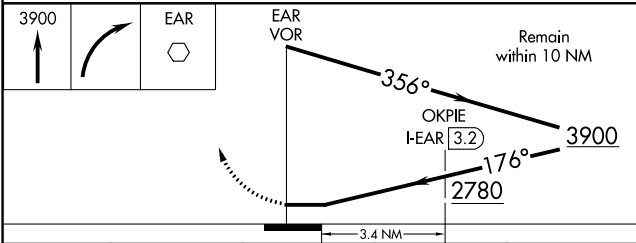

VOR EAR 111.2	APP CRS 176°	Rwy Idg 7094
		TDZE 2130
		Apt Elev 2131

VOR RWY 18
KEARNEY RGNL (E.A.R.)

⚠ MISSED APPROACH: Climb to 3900 then right turn direct EAR VOR and hold.

AWOS-3PT 123.875	MINNEAPOLIS CENTER 119.4 278.8	UNICOM 123.0 (CTAF) Ⓛ
----------------------------	--	---------------------------------

NC-2, 08 AUG 2024 to 05 SEP 2024

NC-2, 08 AUG 2024 to 05 SEP 2024

CATEGORY	A	B	C	D
S-18	2780-1	650 (700-1)	2780-1¾ 650 (700-1¾)	2780-1½ 650 (700-1½)
C CIRCLING	2780-1	649 (700-1)	2780-1¾ 649 (700-1¾)	2840-2¼ 709 (800-2¼)
OKPIE FIX MINIMUMS				
S-18	2660-1	530 (600-1)	2660-1½	530 (600-1½)
C CIRCLING	2660-1	529 (600-1)	2660-1½ 529 (600-1½)	2840-2¼ 709 (800-2¼)