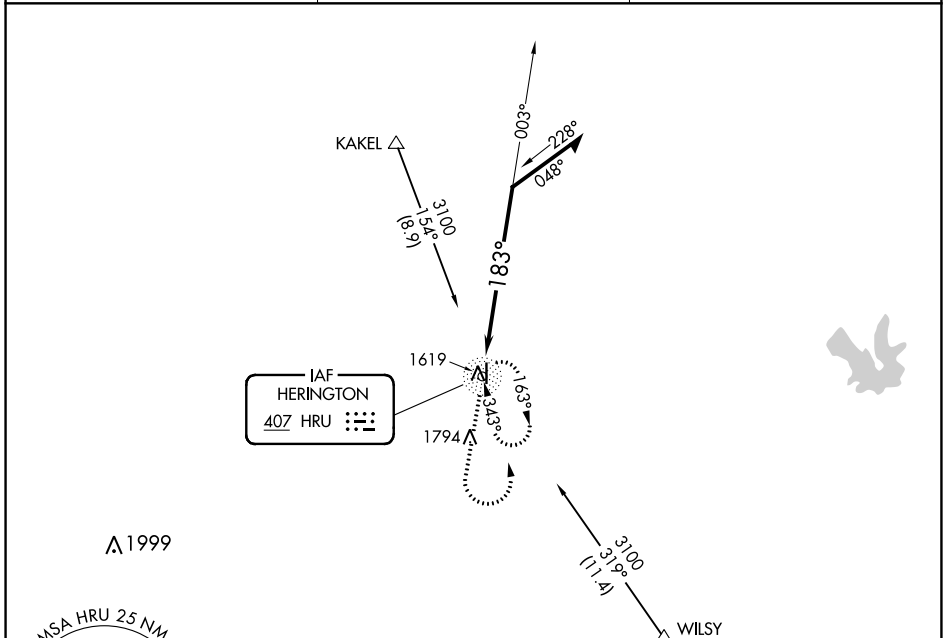

NDB HRU 407	APP CRS 183°	Rwy Idg 4184
		TDZE 1481
		Apt Elev 1481

NDB RWY 17

HERINGTON RGNL (HRU)

▽ △ NA	Use Manhattan altimeter setting; when not received, use Salina altimeter setting.	MISSED APPROACH: Climb to 3100 then left turn direct HRU NDB and hold.
-------------------------	---	--

MHK ASOS 119.075	KANSAS CITY CENTER 127.35 257.975	CTAF 122.9
----------------------------	---	----------------------

NC-2, 08 AUG 2024 to 05 SEP 2024

NC-2, 08 AUG 2024 to 05 SEP 2024

CATEGORY	A	B	C	D
S-17	2160-1	679 (700-1)	2160-2	679 (700-2)
C CIRCLING	2160-1	679 (700-1)	2280-2¼ 799 (800-2¼)	2280-2½ 799 (800-2½)