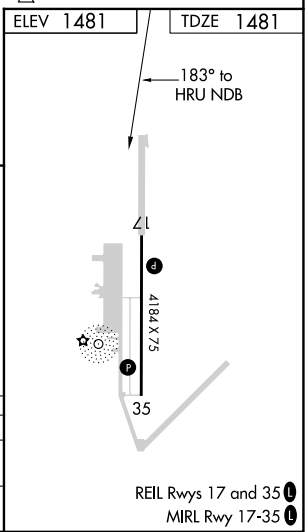

NDB HRU 407	APP CRS 183°	Rwy Idg 4184
		TDZE 1481
		Apt Elev 1481

NDB RWY 17

HERINGTON RGNL (HRU)

▽ △ NA	Use Manhattan altimeter setting; when not received, use Salina altimeter setting.	MISSED APPROACH: Climb to 3100 then left turn direct HRU NDB and hold.
-------------------------	---	--

MHK ASOS 119.075	KANSAS CITY CENTER 127.35 257.975	CTAF 122.9
----------------------------	---	----------------------

NC-2, 08 AUG 2024 to 05 SEP 2024

NC-2, 08 AUG 2024 to 05 SEP 2024

CATEGORY	A	B	C	D
S-17	2160-1	679 (700-1)	2160-2	679 (700-2)
C CIRCLING	2160-1	679 (700-1)	2280-2¼ 799 (800-2¼)	2280-2½ 799 (800-2½)