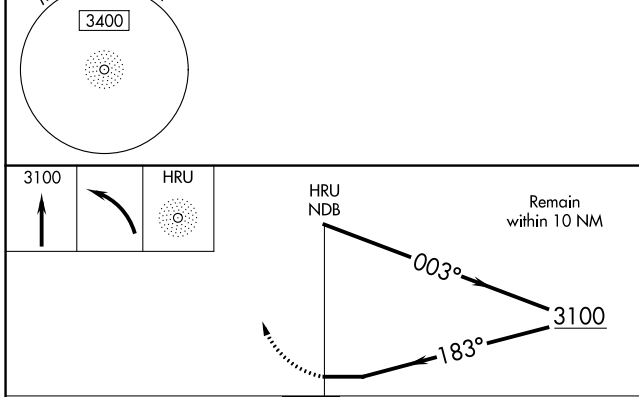

NDB HRU 407	APP CRS 183°	Rwy Idg 4184
		TDZE 1481
		Apt Elev 1481

NDB RWY 17

HERINGTON RGNL (HRU)

▽ △ NA	Use Manhattan altimeter setting; when not received, use Salina altimeter setting.	MISSED APPROACH: Climb to 3100 then left turn direct HRU NDB and hold.
-------------------------	---	--

MHK ASOS 119.075	KANSAS CITY CENTER 127.35 257.975	CTAF 122.9
----------------------------	---	----------------------

NC-2, 08 AUG 2024 to 05 SEP 2024

NC-2, 08 AUG 2024 to 05 SEP 2024

CATEGORY	A	B	C	D
S-17	2160-1	679 (700-1)	2160-2	679 (700-2)
C CIRCLING	2160-1	679 (700-1)	2280-2¼ 799 (800-2¼)	2280-2½ 799 (800-2½)