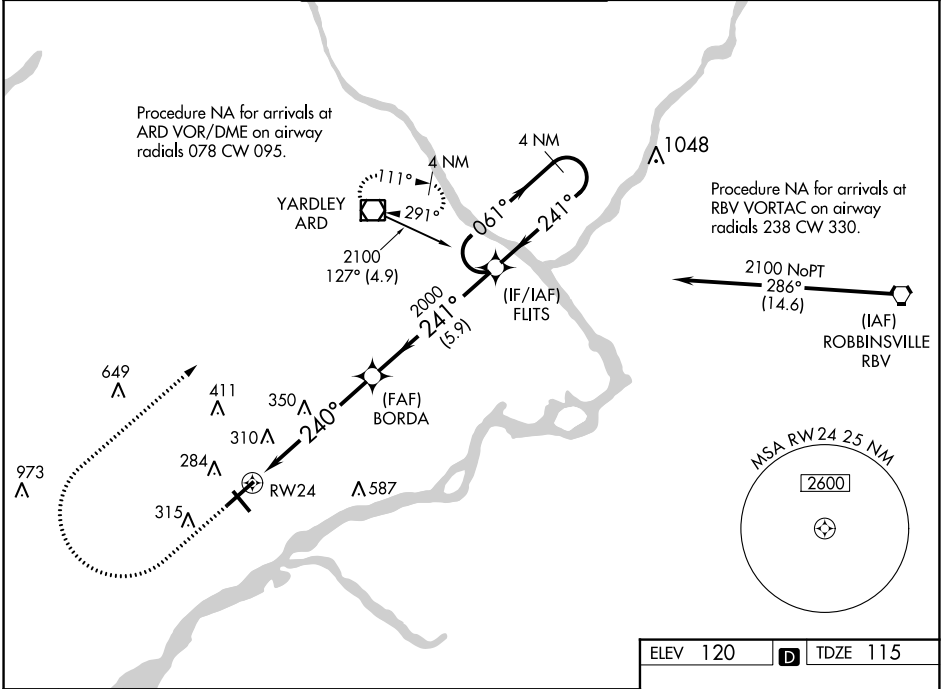

WAAS CH <b>45504</b> <b>W24A</b>	APP CRS <b>240°</b>	Rwy Idg TDZE Apt Elev	<b>6102</b> <b>115</b> <b>120</b>
--	------------------------	-----------------------------	---

# RNAV (GPS) RWY 24

NORtheast PHILADELPHIA (PNE)

<p>For uncompensated Baro-VNAV systems, LNAV/VNAV NA below -12°C (11°F) or above 54°C (130°F). DME/DME RNP-0.3 NA.</p>	<p>MALS R</p>	<p>MISSED APPROACH: Climb to 900 then climbing right turn to 3000 direct ARD VOR/DME and hold.</p>			
		<p>ATIS <b>121.15</b></p>	<p>PHILADELPHIA APP CON <b>123.8 291.7</b></p>	<p>NORtheast PHILADELPHIA TOWER ★ <b>126.9 (CTAF) 278.8</b></p>	<p>GND CON <b>121.7</b></p>

NE-4, 08 AUG 2024 to 05 SEP 2024

NE-4, 08 AUG 2024 to 05 SEP 2024