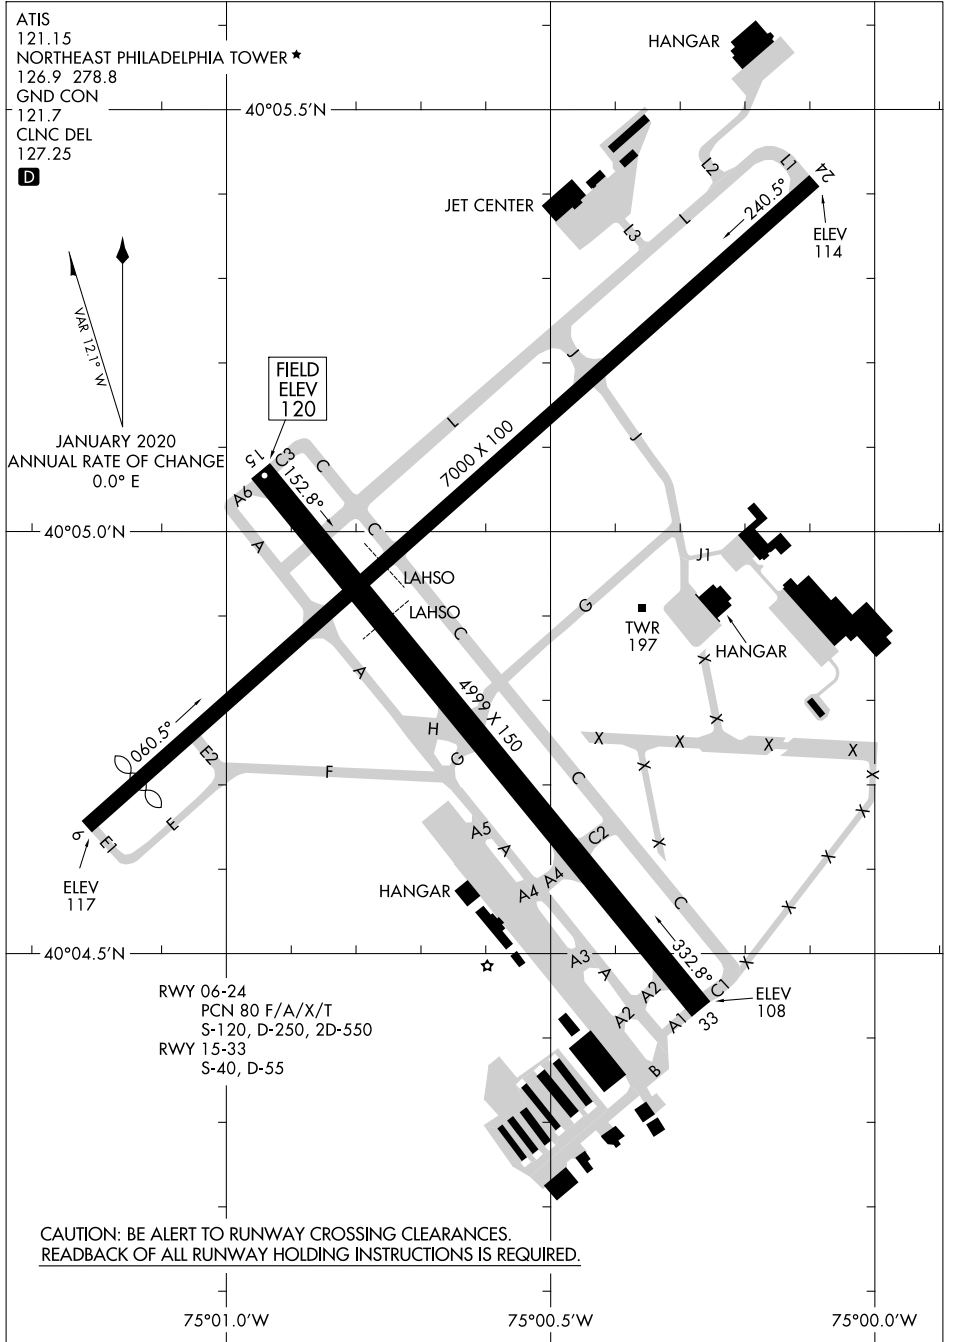

23110

# AIRPORT DIAGRAM

AL-528 (FAA)

NORTHEAST PHILADELPHIA (PNE)  
PHILADELPHIA, PENNSYLVANIA

NE-4, 31 OCT 2024 to 28 NOV 2024

NE-4, 31 OCT 2024 to 28 NOV 2024

# AIRPORT DIAGRAM

23110

PHILADELPHIA, PENNSYLVANIA  
NORTHEAST PHILADELPHIA (PNE)