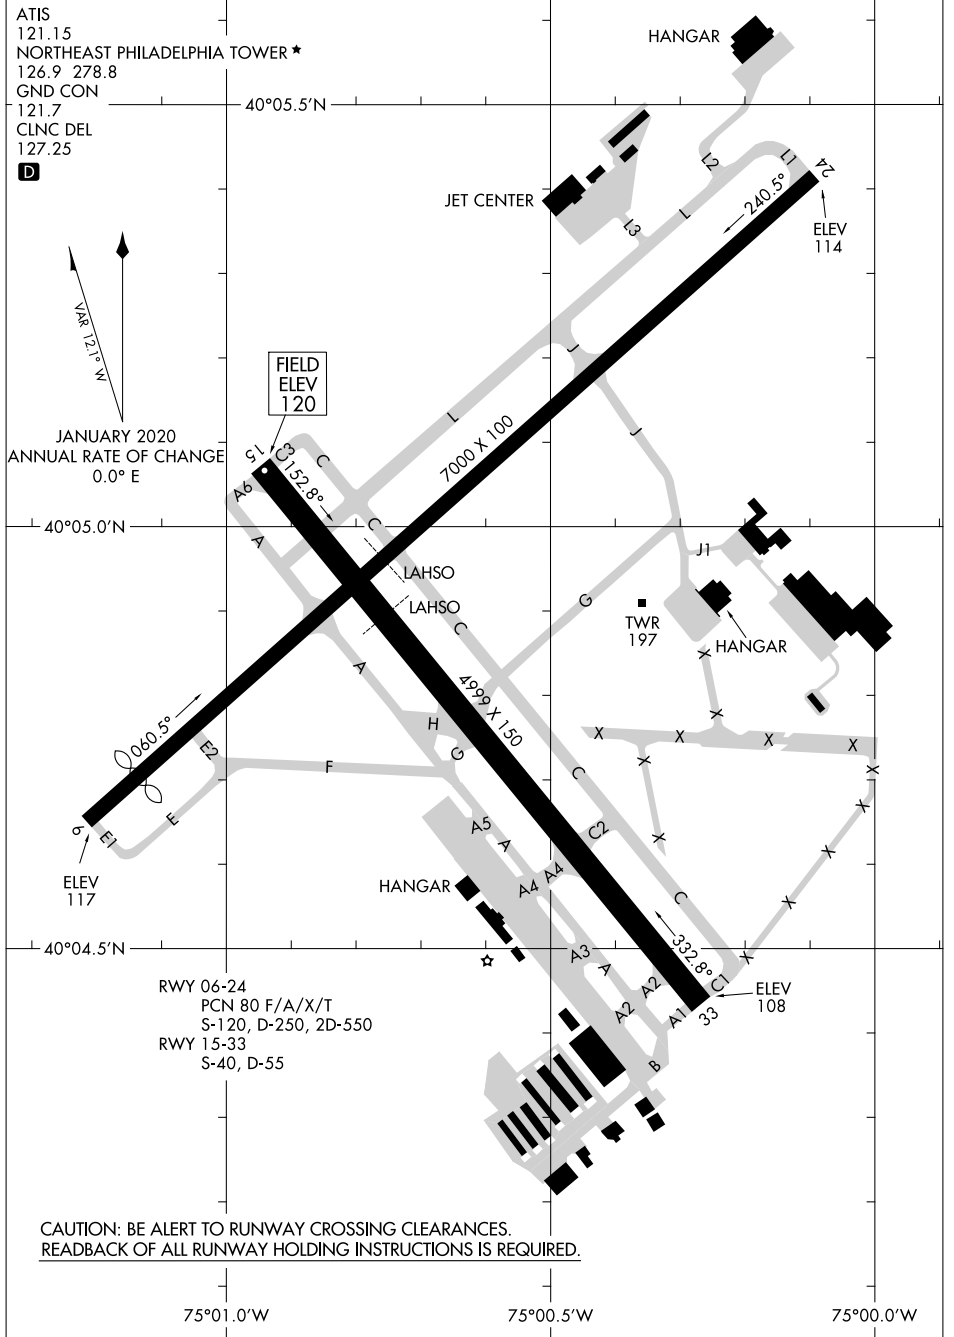

23110

# AIRPORT DIAGRAM

AL-528 (FAA)

NORTHEAST PHILADELPHIA (PNE)  
PHILADELPHIA, PENNSYLVANIA

# AIRPORT DIAGRAM

23110

PHILADELPHIA, PENNSYLVANIA  
NORTHEAST PHILADELPHIA (PNE)