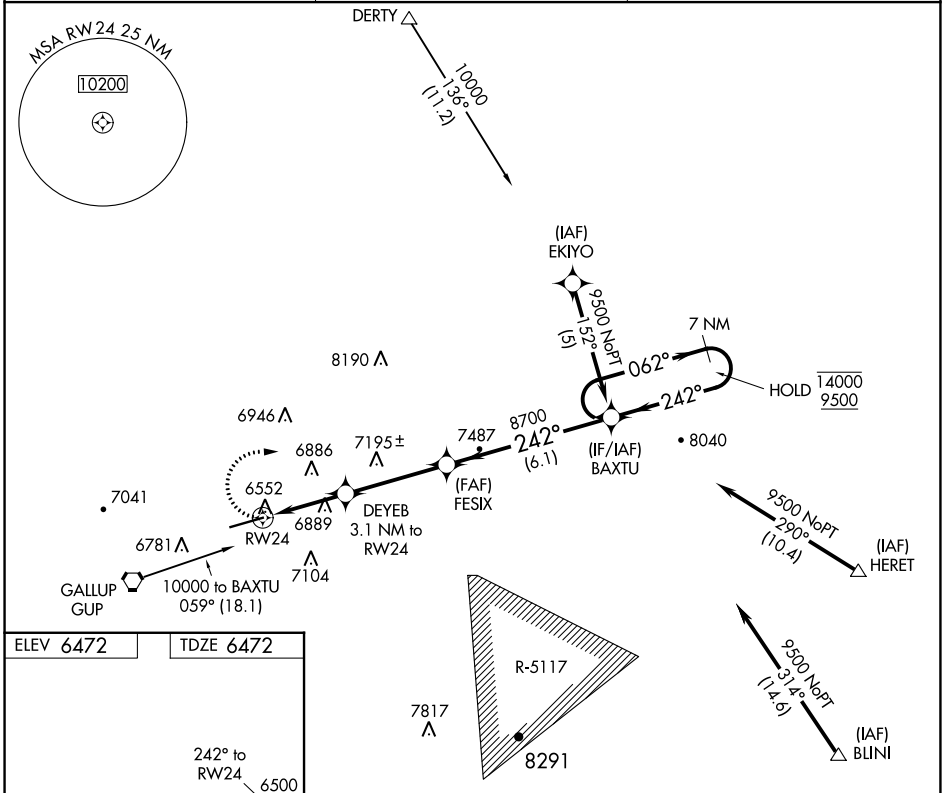

APP CRS **242°**
 Rwy Idg **7315**
 TDZE **6472**
 Apt Elev **6472**

RNAV (GPS) RWY 24

GALLUP MUNI (GUP)

RNP APCH.		MISSED APPROACH: Climbing right turn to 9500 direct BAXTU and hold.
Rwy 24 helicopter visibility reduction below 3/4 SM NA.		
ASOS 118.375	ALBUQUERQUE CENTER 124.325 288.25	UNICOM 122.95 (CTAF) 0

CATEGORY	A	B	C	D
RNAV MDA	7360-1/4	888 (900-1/4)	7360-2 1/2	888 (900-2 1/2)
CIRCLING	7360-1/4	888 (900-1/4)	7460-3 988 (1000-3)	7720-3 1248 (1300-3)

SW-1, 03 OCT 2024 to 31 OCT 2024

SW-1, 03 OCT 2024 to 31 OCT 2024