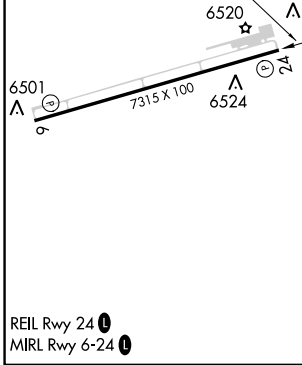

APP CRS **242°**
 Rwy Idg **7315**
 TDZE **6472**
 Apt Elev **6472**

RNAV (GPS) RWY 24

GALLUP MUNI (GUP)

RNP APCH.		MISSED APPROACH: Climbing right turn to 9500 direct BAXTU and hold.
Rwy 24 helicopter visibility reduction below 3/4 SM NA.		
ASOS 118.375	ALBUQUERQUE CENTER 124.325 288.25	UNICOM 122.95 (CTAF) 0

CATEGORY	A	B	C	D
RNAV MDA	7360-1/4	888 (900-1/4)	7360-2 1/2	888 (900-2 1/2)
CIRCLING	7360-1/4	888 (900-1/4)	7460-3 988 (1000-3)	7720-3 1248 (1300-3)

SW-1, 03 OCT 2024 to 31 OCT 2024

SW-1, 03 OCT 2024 to 31 OCT 2024