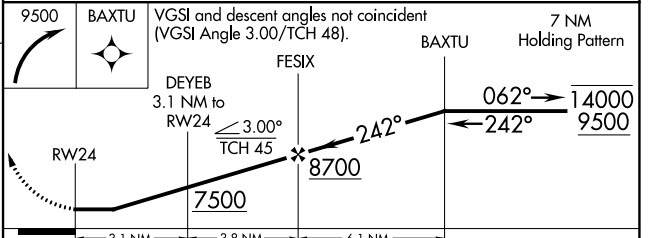

APP CRS **242°**
 Rwy Idg **7315**
 TDZE **6472**
 Apt Elev **6472**

RNAV (GPS) RWY 24

GALLUP MUNI (GUP)

RNP APCH.		MISSED APPROACH: Climbing right turn to 9500 direct BAXTU and hold.
Rwy 24 helicopter visibility reduction below 3/4 SM NA.		
ASOS 118.375	ALBUQUERQUE CENTER 124.325 288.25	UNICOM 122.95 (CTAF) 0

CATEGORY	A	B	C	D
RNAV MDA	7360-1/4	888 (900-1/4)	7360-2 1/2	888 (900-2 1/2)
CIRCLING	7360-1/4	888 (900-1/4)	7460-3 988 (1000-3)	7720-3 1248 (1300-3)

SW-1, 03 OCT 2024 to 31 OCT 2024

SW-1, 03 OCT 2024 to 31 OCT 2024