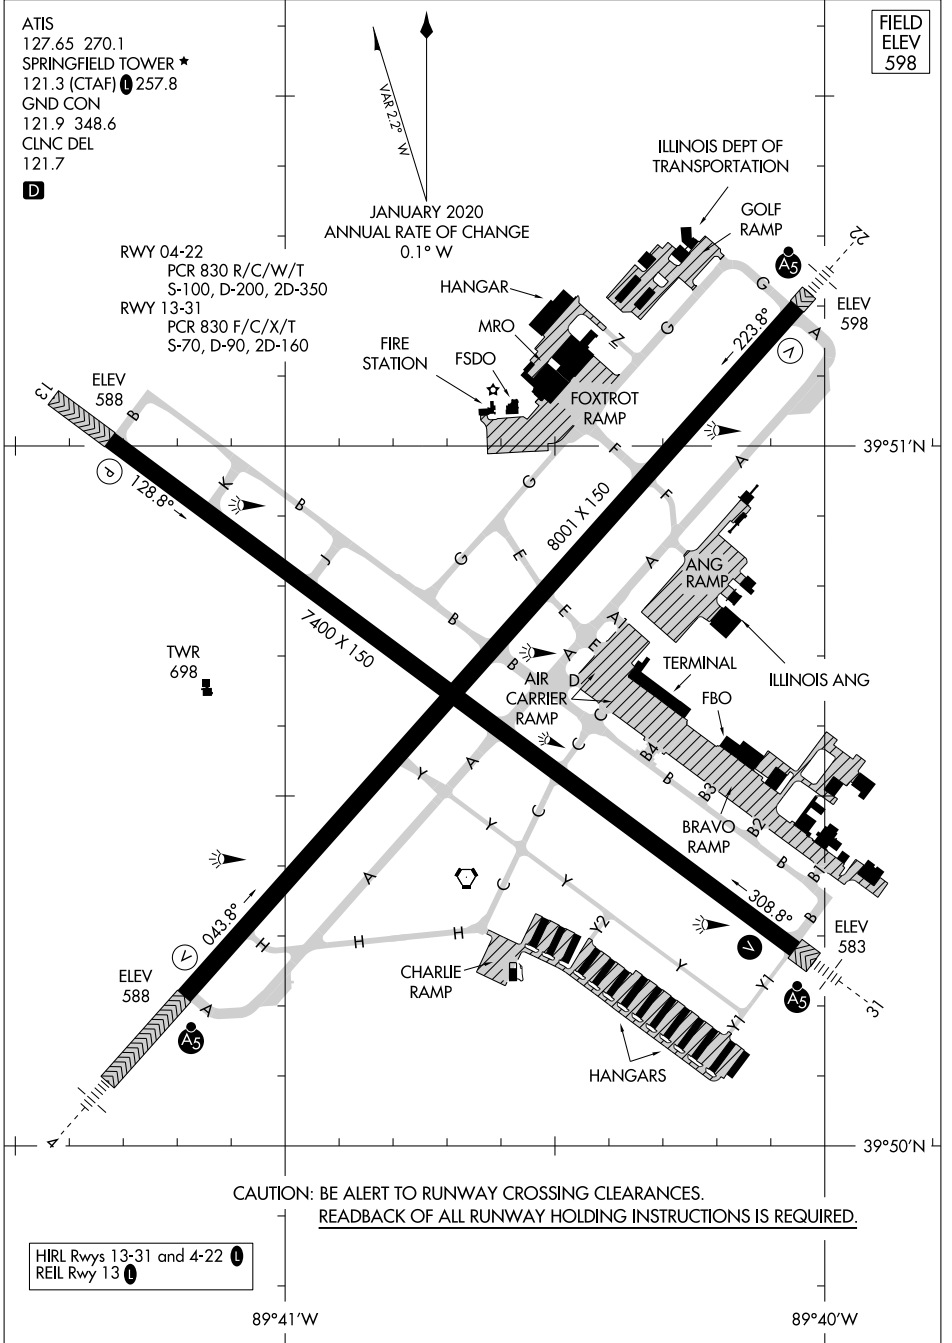

24305

AIRPORT DIAGRAM

ABRAHAM LINCOLN CAPITAL (SPI)
SPRINGFIELD, ILLINOIS

EC-3, 31 OCT 2024 to 28 NOV 2024

EC-3, 31 OCT 2024 to 28 NOV 2024

AIRPORT DIAGRAM

24305

SPRINGFIELD, ILLINOIS
ABRAHAM LINCOLN CAPITAL (SPI)