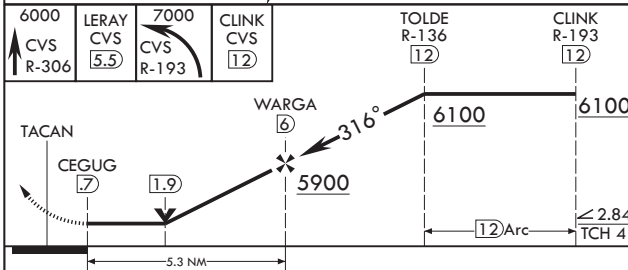

CANNON AFB (KCVS)

⚠ * When ALS inop, increase CAT AB vis to 1 mile, CAT CDE increase vis to 1 3/8 miles.

SSALR  † MISSED APPROACH: Climb to 6000 out CVS TACAN R-306 to 5.5 DME (LERAY) then turn left climbing to 7000 intercept CVS TACAN R-193 to 12 DME (CLINK) and hold.

ATIS 119.1 269.9	CANNON APP CON 118.425 352.1	TOWER 120.4 270.25	GND CON 121.9 275.8	CLNC DEL 120.2 293.225
---------------------	---------------------------------	-----------------------	------------------------	---------------------------

SW-1, 03 OCT 2024 to 31 OCT 2024

SW-1, 03 OCT 2024 to 31 OCT 2024

CATEGORY	A	B	C	D	E
S-31*	4700-½ 430 (500-½)	4700-¾ 430 (500-¾)	4860-1½ 565 (600-1½)	5000-2¼ 705 (800-2¼)	5020-2½ 725 (800-2½)
CIRCLING	4840-1 545 (600-1)				