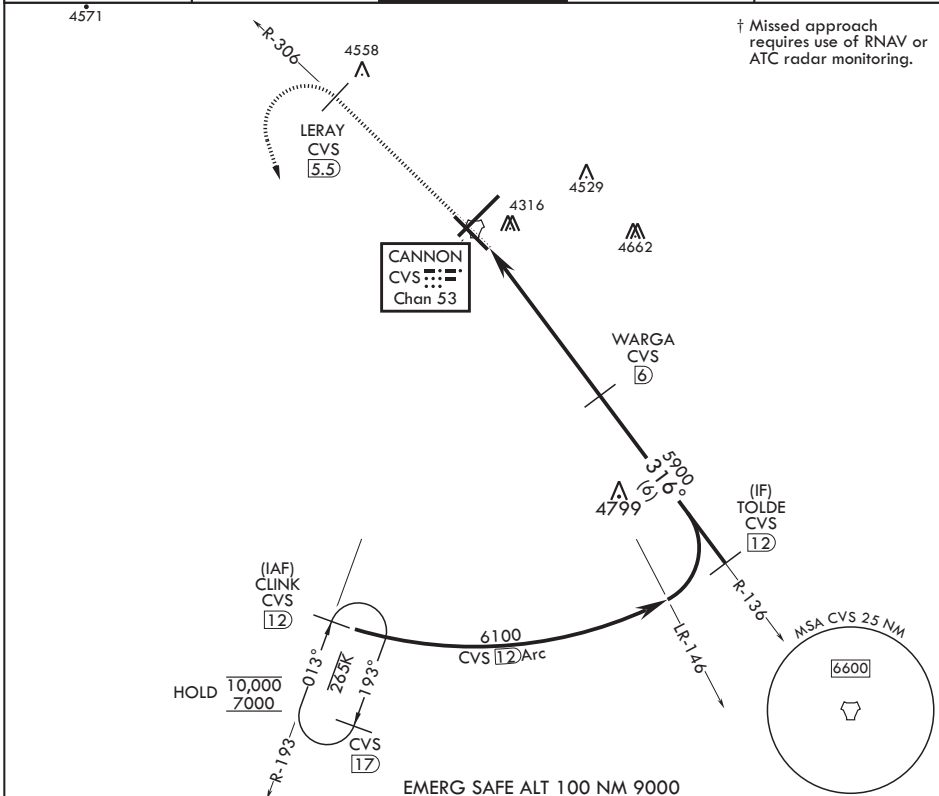

CLOVIS, NEW MEXICO

TACAN RWY 31

TACAN CVS Chan 53	APCH CRS 316°	Rwy ldg TDZE Arprt Elev	8196 4270 4295
----------------------	------------------	-------------------------------	----------------------

AL-512 (USAF)

CANNON AFB (KCVS)

⚠ * When ALS inop, increase CAT AB vis to 1 mile, CAT CDE increase vis to 1 3/8 miles.

SSALR  † MISSED APPROACH: Climb to 6000 out CVS TACAN R-306 to 5.5 DME (LERAY) then turn left climbing to 7000 intercept CVS TACAN R-193 to 12 DME (CLINK) and hold.

SW-1, 03 OCT 2024 to 31 OCT 2024

SW-1, 03 OCT 2024 to 31 OCT 2024

CATEGORY	A	B	C	D	E
S-31*	4700-½ 430 (500-½)	4700-¾ 430 (500-¾)	4860-1½ 565 (600-1½)	5000-2¼ 705 (800-2¼)	5020-2½ 725 (800-2½)
CIRCLING	4840-1 545 (600-1)				

CLOVIS, NEW MEXICO
Amdt 3 10OCT19

34°23'N - 103°19'W

CANNON AFB (KCVS)

TACAN RWY 31