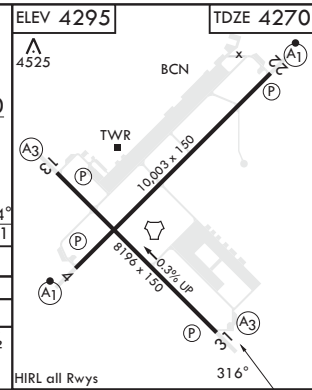

CANNON AFB (KCVS)

⚠ * When ALS inop, increase CAT AB vis to 1 mile, CAT CDE increase vis to 1 3/8 miles.

SSALR  † MISSED APPROACH: Climb to 6000 out CVS TACAN R-306 to 5.5 DME (LERAY) then turn left climbing to 7000 intercept CVS TACAN R-193 to 12 DME (CLINK) and hold.

ATIS 119.1 269.9	CANNON APP CON 118.425 352.1	TOWER 120.4 270.25	GND CON 121.9 275.8	CLNC DEL 120.2 293.225
---------------------	---------------------------------	-----------------------	------------------------	---------------------------

SW-1, 03 OCT 2024 to 31 OCT 2024

SW-1, 03 OCT 2024 to 31 OCT 2024

CATEGORY	A	B	C	D	E
S-31*	4700-½ 430 (500-½)	4700-¾ 430 (500-¾)	4860-1½ 565 (600-1½)	5000-2¼ 705 (800-2¼)	5020-2½ 725 (800-2½)
CIRCLING	4840-1 545 (600-1)				