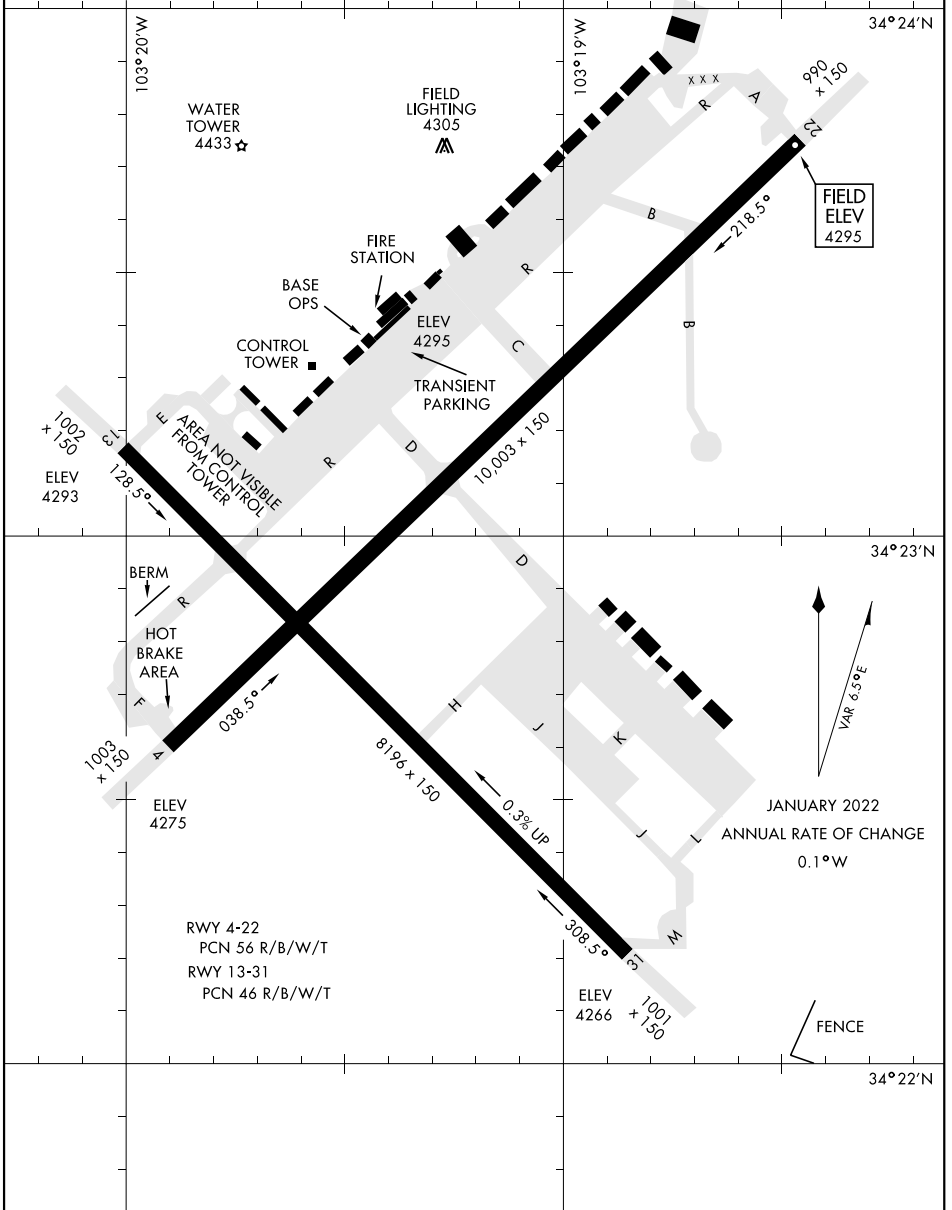

22027

AIRPORT DIAGRAM

AL-512 [USAF]

CANNON AFB (KCVS)
CLOVIS, NEW MEXICO

ATIS 119.1 269.9
TOWER
120.4 270.25
GND CON
121.9 275.8
CLNC DEL
120.2 293.225

SW-1, 31 OCT 2024 to 28 NOV 2024

SW-1, 31 OCT 2024 to 28 NOV 2024

AIRPORT DIAGRAM

CLOVIS, NEW MEXICO
CANNON AFB (KCVS)