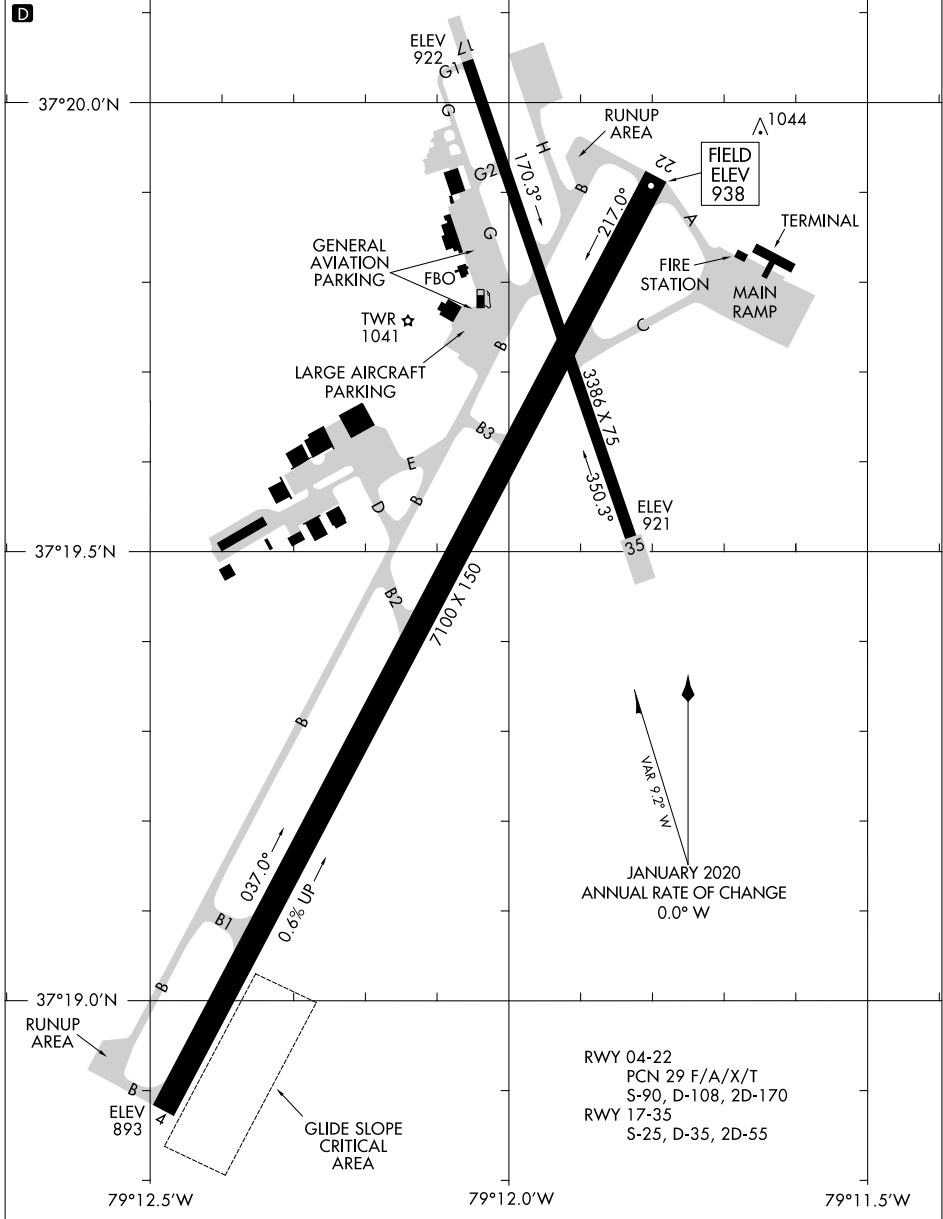

24137

# AIRPORT DIAGRAM

LYNCHBURG RGNL/PRESTON GLENN FLD (LYH)  
AL-499 (FAA)  
LYNCHBURG, VIRGINIA

ATIS  
119.8  
LYNCHBURG TOWER\*  
127.65 257.8  
GND CON  
121.9

CAUTION: BE ALERT TO RUNWAY CROSSING CLEARANCES.  
READBACK OF ALL RUNWAY HOLDING INSTRUCTIONS IS REQUIRED.

NE-3, 31 OCT 2024 to 28 NOV 2024

NE-3, 31 OCT 2024 to 28 NOV 2024