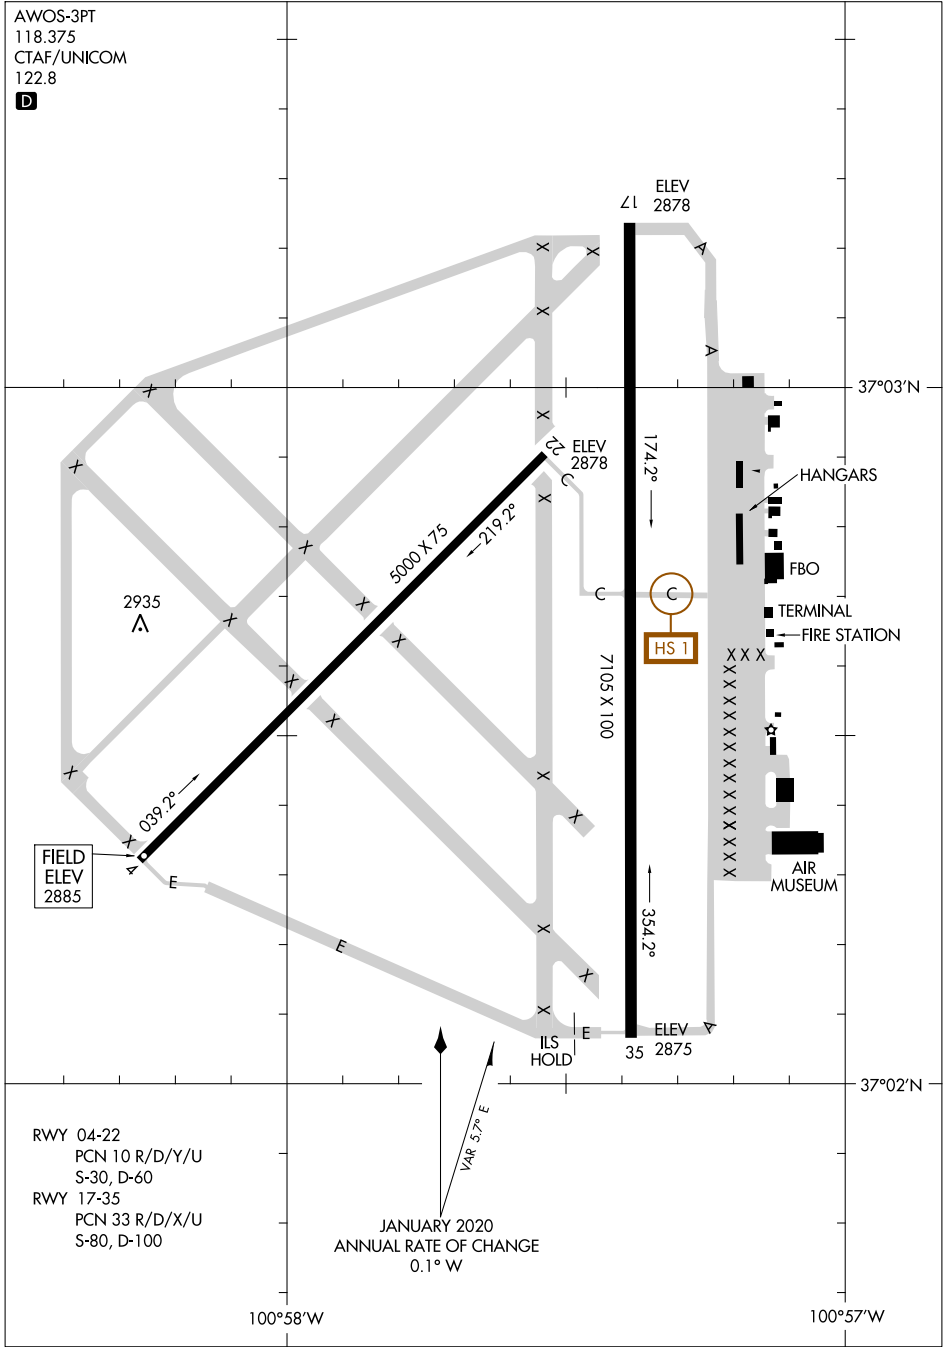

22251

AIRPORT DIAGRAM

AL-498 (FAA)

LIBERAL MID-AMERICA RGNL (LBL)
LIBERAL, KANSAS

AWOS-3PT
118.375
CTAF/UNICOM
122.8

NC-2, 03 OCT 2024 to 31 OCT 2024

NC-2, 03 OCT 2024 to 31 OCT 2024

AIRPORT DIAGRAM

22251

LIBERAL, KANSAS
LIBERAL MID-AMERICA RGNL (LBL)