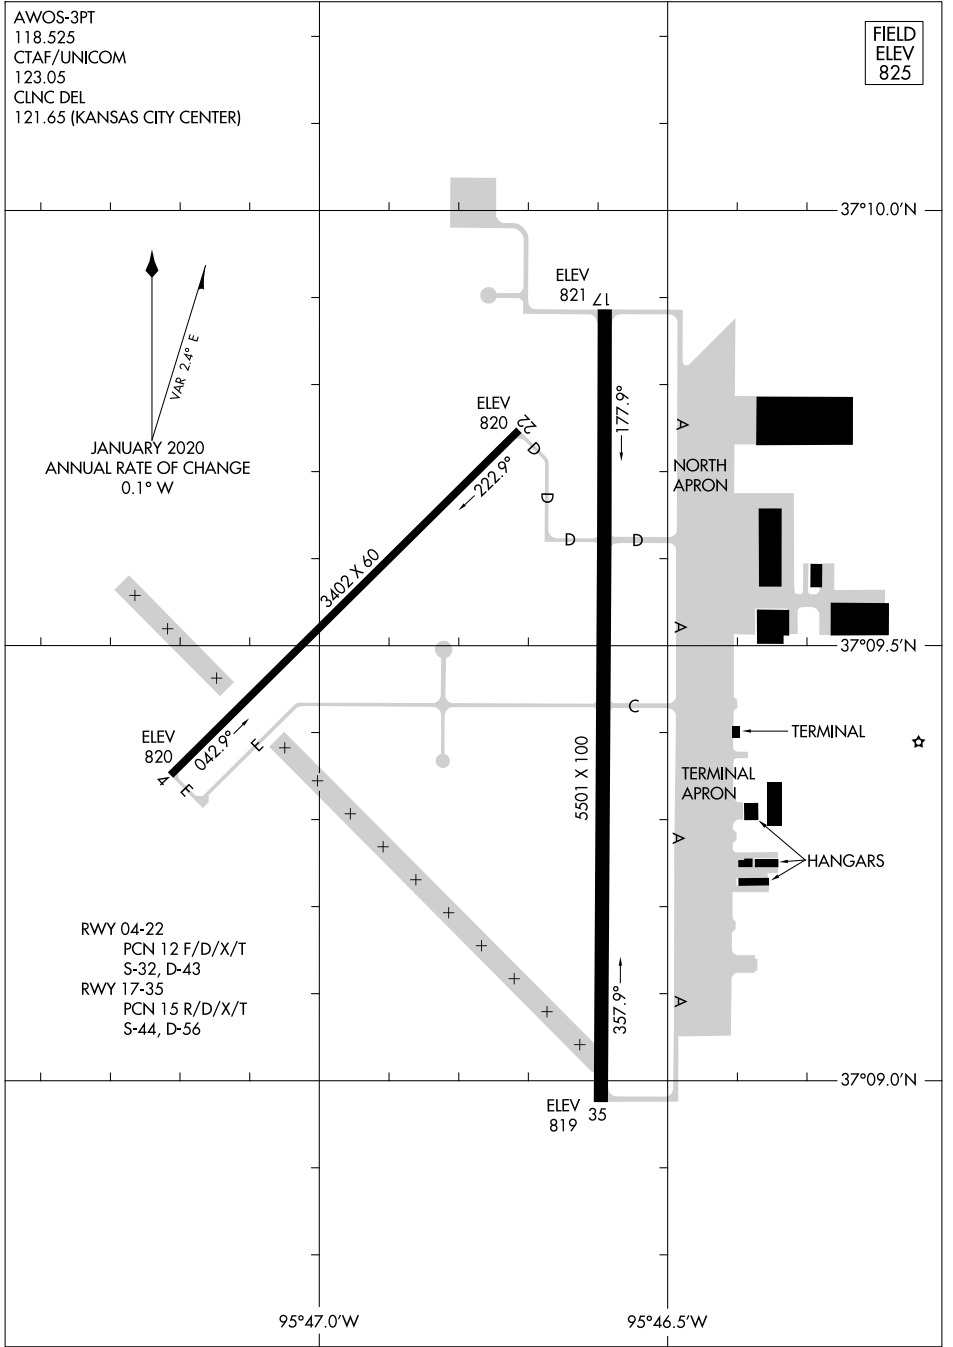

# AIRPORT DIAGRAM

AL-495 (FAA)

## INDEPENDENCE MUNI (IDP)

INDEPENDENCE, KANSAS

AWOS-3PT  
 118.525  
 CTAF/UNICOM  
 123.05  
 CLNC DEL  
 121.65 (KANSAS CITY CENTER)

FIELD  
 ELEV  
 825

NC-2, 08 AUG 2024 to 05 SEP 2024

NC-2, 08 AUG 2024 to 05 SEP 2024

# AIRPORT DIAGRAM

22251