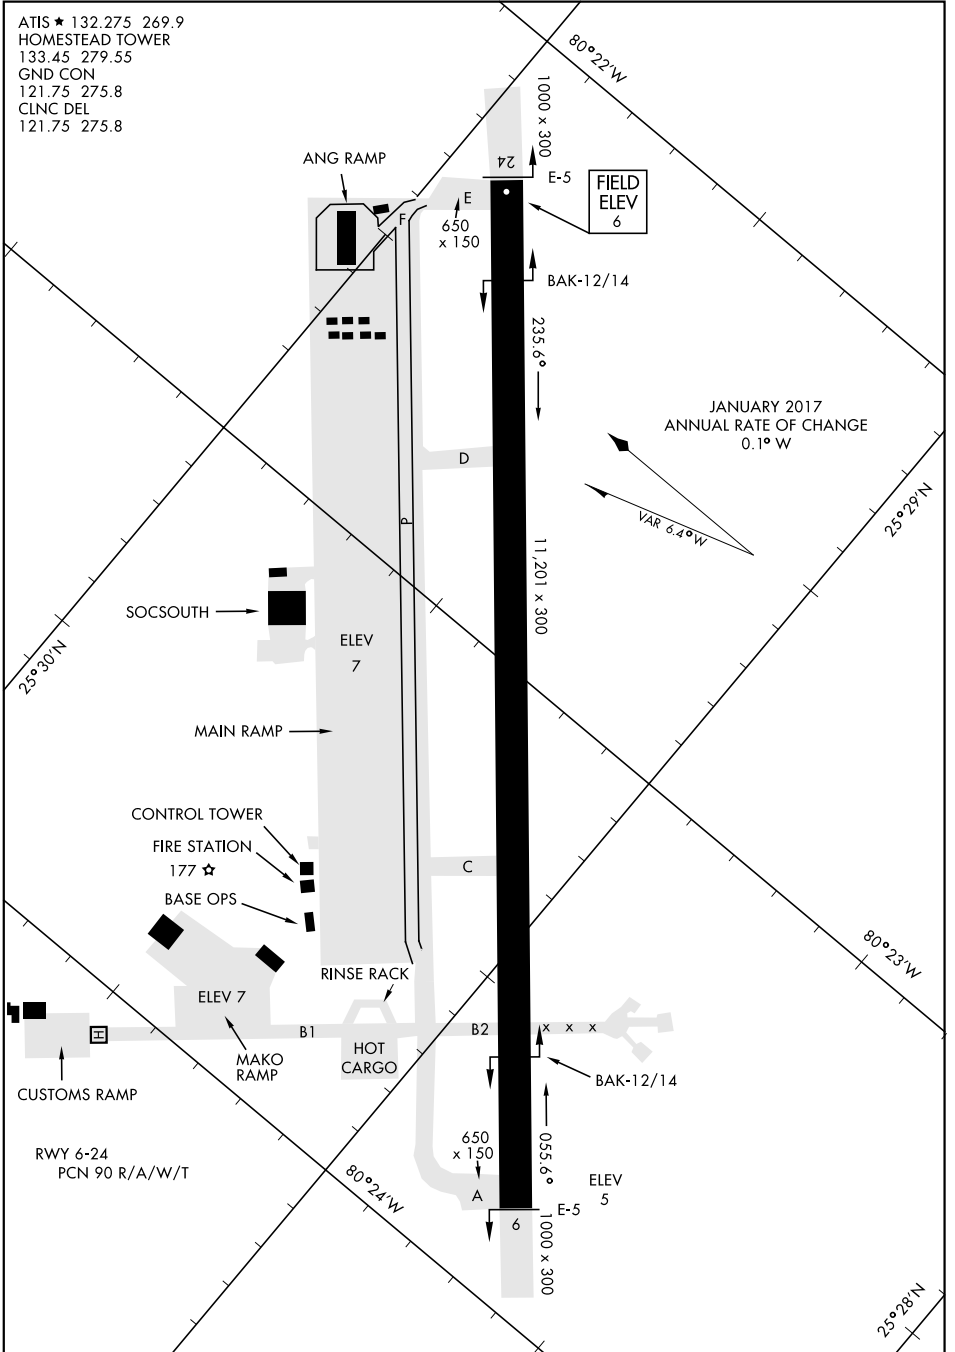

AIRPORT DIAGRAM

AFD-494 [USAF]

ATIS ★ 132.275 269.9
 HOMESTEAD TOWER
 133.45 279.55
 GND CON
 121.75 275.8
 CLNC DEL
 121.75 275.8

SE-3, 03 OCT 2024 to 31 OCT 2024

SE-3, 03 OCT 2024 to 31 OCT 2024

AIRPORT DIAGRAM