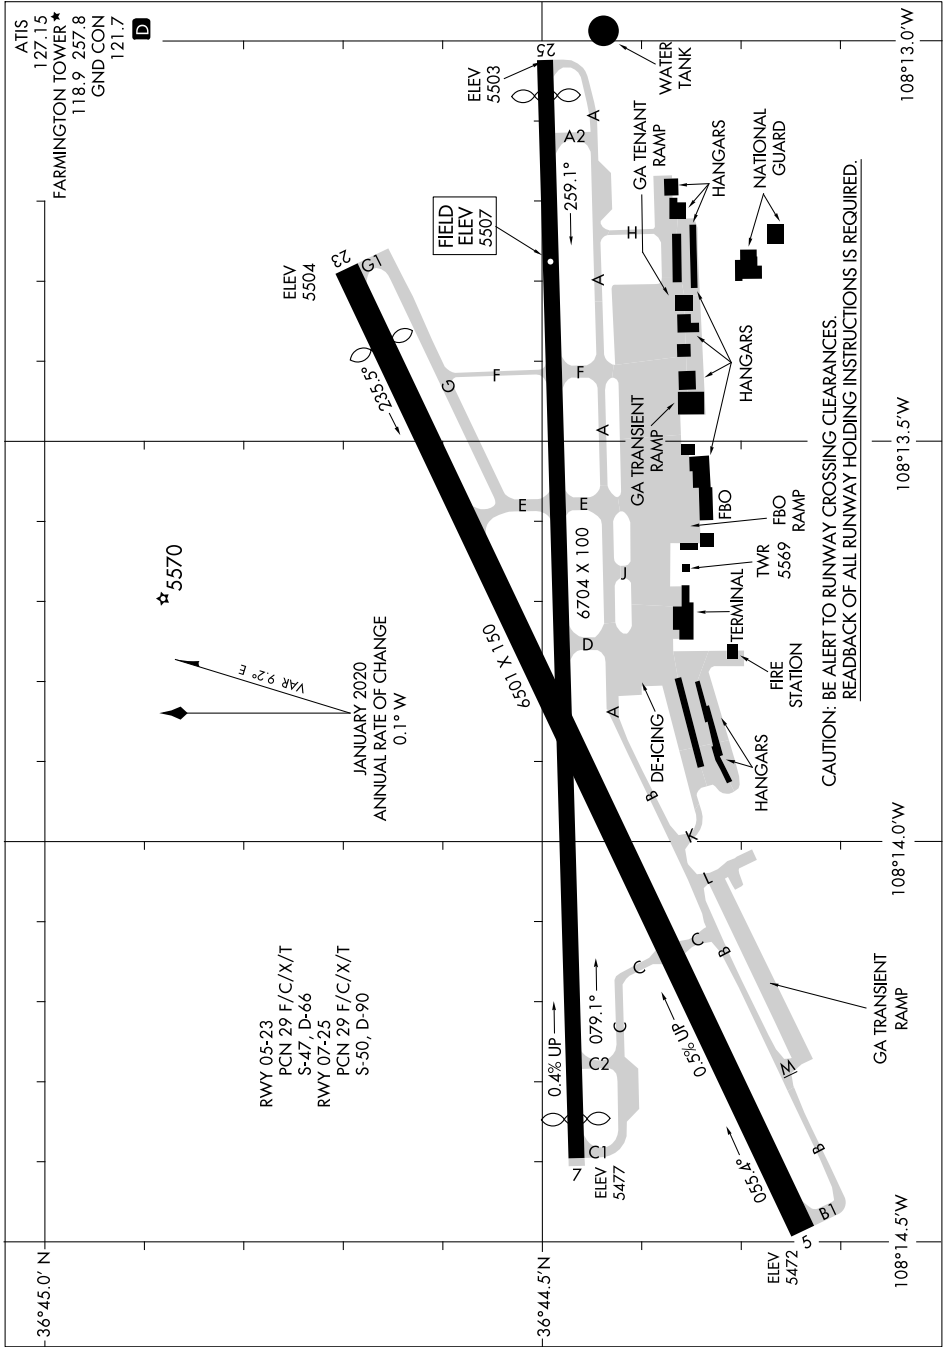

AIRPORT DIAGRAM

AL-493 (FAA)

FOUR CORNERS RGNL (FMN)
FARMINGTON, NEW MEXICO

SW-1, 31 OCT 2024 to 28 NOV 2024

SW-1, 31 OCT 2024 to 28 NOV 2024

AIRPORT DIAGRAM

FARMINGTON, NEW MEXICO
FOUR CORNERS RGNL (FMN)