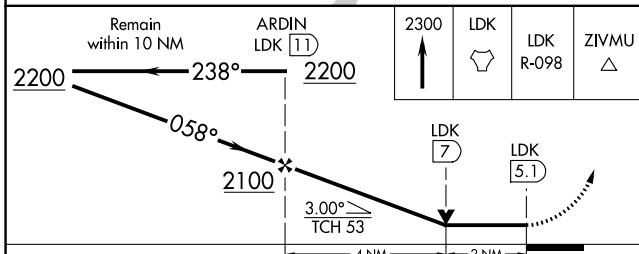

TACAN LDK Chan <b>125</b> <b>(117.8)</b>	APP CRS <b>058°</b>	Rwy ldg <b>6498</b> TDZE <b>160</b> Apt Elev <b>170</b>
---	---------------------	---

# TACAN RWY 4

TUSCALOOSA NTL (TCL)

	Circling Rwy 12, 30 NA at night. Inop table does not apply.		MISSED APPROACH: Climb to 2300 direct LDK TACAN and LDK TACAN R-098 to ZIVMU/LDK 7 DME and hold.

ASOS <b>132.825</b>	BIRMINGHAM APP CON <b>120.15 269.25</b>	TUSCALOOSA TOWER ★ <b>126.3</b> (CTAF) <b>0 256.7</b>	GND CON <b>121.8 257.95</b>	CLNC DEL <b>120.775</b>	UNICOM <b>122.95</b>
------------------------	--	--	--------------------------------	----------------------------	-------------------------