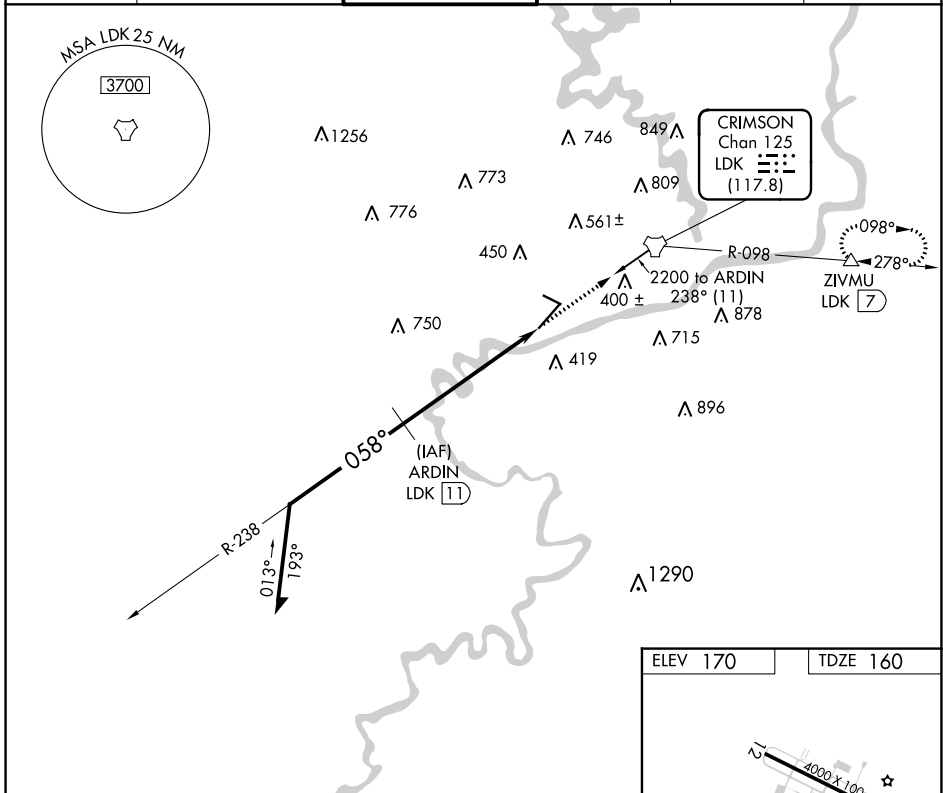

TACAN LDK Chan <b>125</b> <b>(117.8)</b>	APP CRS <b>058°</b>	Rwy ldg <b>6498</b> TDZE <b>160</b> Apt Elev <b>170</b>
---	---------------------	---

# TACAN RWY 4

TUSCALOOSA NTL (TCL)

	Circling Rwy 12, 30 NA at night. Inop table does not apply.		MISSED APPROACH: Climb to 2300 direct LDK TACAN and LDK TACAN R-098 to ZIVMU/LDK 7 DME and hold.

ASOS <b>132.825</b>	BIRMINGHAM APP CON <b>120.15 269.25</b>	TUSCALOOSA TOWER ★ <b>126.3</b> (CTAF) <b>0 256.7</b>	GND CON <b>121.8 257.95</b>	CLNC DEL <b>120.775</b>	UNICOM <b>122.95</b>
------------------------	--	--	--------------------------------	----------------------------	-------------------------

CATEGORY	A	B	C	D
S-4	840-1	680 (700-1)	840-1 $\frac{7}{8}$	680 (700-1 $\frac{7}{8}$ )
<b>C</b> CIRCLING	840-1	670 (700-1)	960-2 $\frac{1}{4}$ 790 (800-2 $\frac{1}{4}$ )	960-2 $\frac{1}{2}$ 790 (800-2 $\frac{1}{2}$ )

SE-4, 03 OCT 2024 to 31 OCT 2024

SE-4, 03 OCT 2024 to 31 OCT 2024