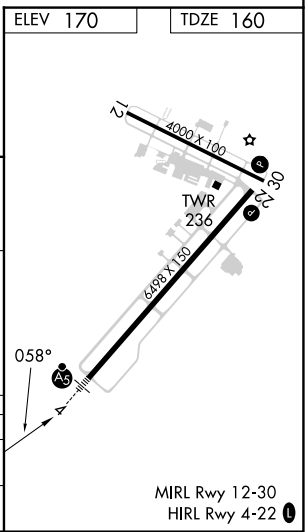

TACAN LDK Chan <b>125</b> <b>(117.8)</b>	APP CRS <b>058°</b>	Rwy ldg <b>6498</b> TDZE <b>160</b> Apt Elev <b>170</b>
---	---------------------	---

# TACAN RWY 4

TUSCALOOSA NTL (TCL)

	Circling Rwy 12, 30 NA at night. Inop table does not apply.		MISSED APPROACH: Climb to 2300 direct LDK TACAN and LDK TACAN R-098 to ZIVMU/LDK 7 DME and hold.

ASOS <b>132.825</b>	BIRMINGHAM APP CON <b>120.15 269.25</b>	TUSCALOOSA TOWER ★ <b>126.3</b> (CTAF) <b>0 256.7</b>	GND CON <b>121.8 257.95</b>	CLNC DEL <b>120.775</b>	UNICOM <b>122.95</b>
------------------------	--	--	--------------------------------	----------------------------	-------------------------