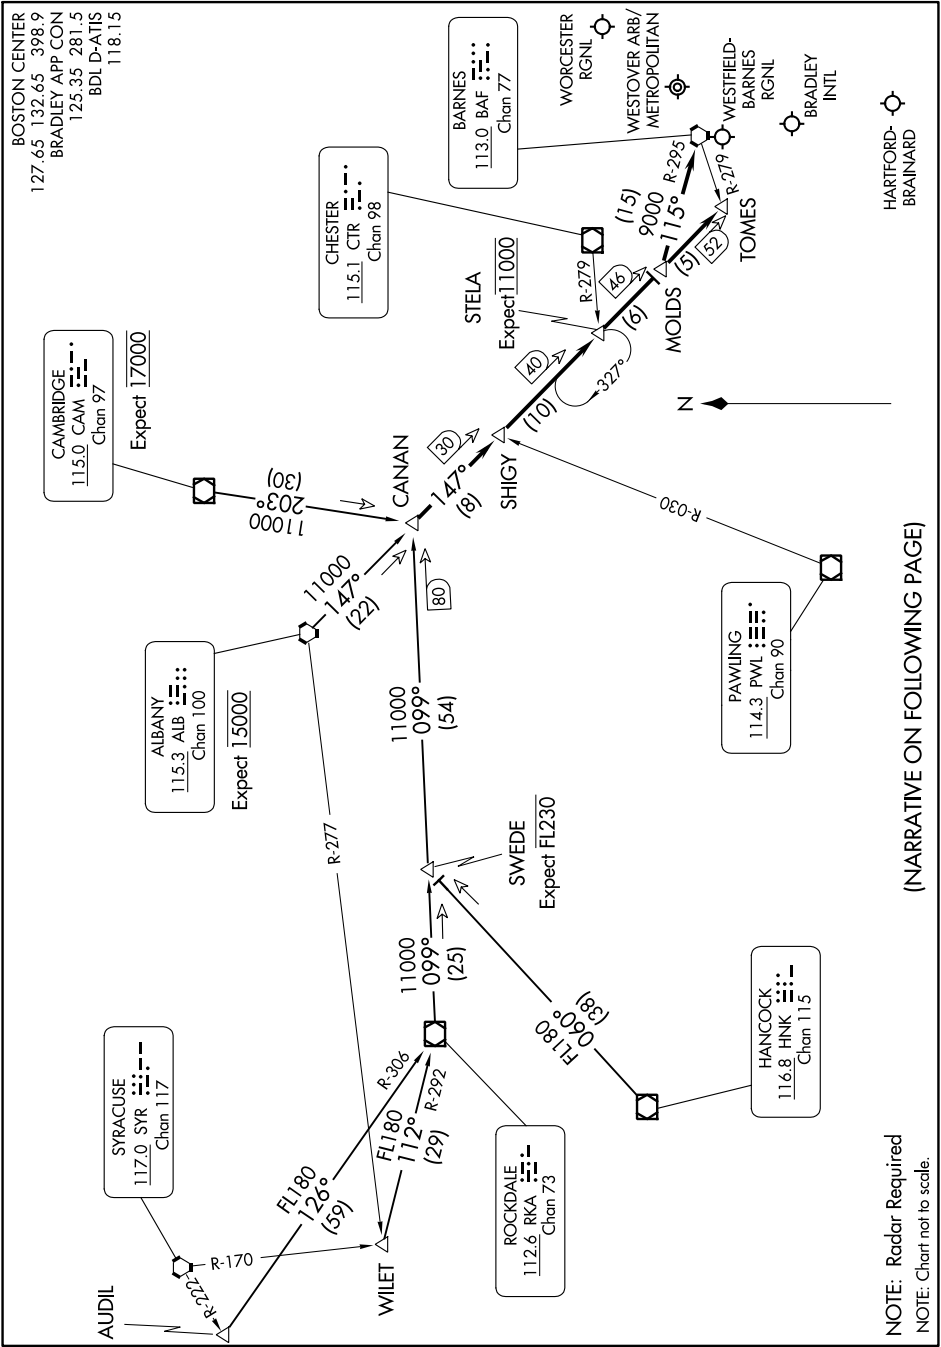

(STELA.STELA1) 23334

AL-460 (FAA)

STELA ONE ARRIVAL

WINDSOR LOCKS, CONNECTICUT

BOSTON CENTER
127.65 132.65 398.9
BRADLEY APP CON
125.35 281.5
BDJ D-ATIS
118.15

CAMBRIDGE
115.0 CAM
Chan 97

ALBANY
115.3 ALB
Chan 100

SYRACUSE
117.0 SYR
Chan 117

CHESTER
115.1 CTR
Chan 98

BARNES
113.0 BAF
Chan 77

ROCKDALE
112.6 RKA
Chan 73

PAWLING
114.3 PWL
Chan 90

HANCOCK
116.8 HNK
Chan 115

HARTFORD-
BRAINARD

NE-1, 31 OCT 2024 to 28 NOV 2024

(NARRATIVE ON FOLLOWING PAGE)

NE-1, 31 OCT 2024 to 28 NOV 2024

STELA ONE ARRIVAL

(STELA.STELA1) 31MAY12

WINDSOR LOCKS, CONNECTICUT

NOTE: Radar Required
NOTE: Chart not to scale.