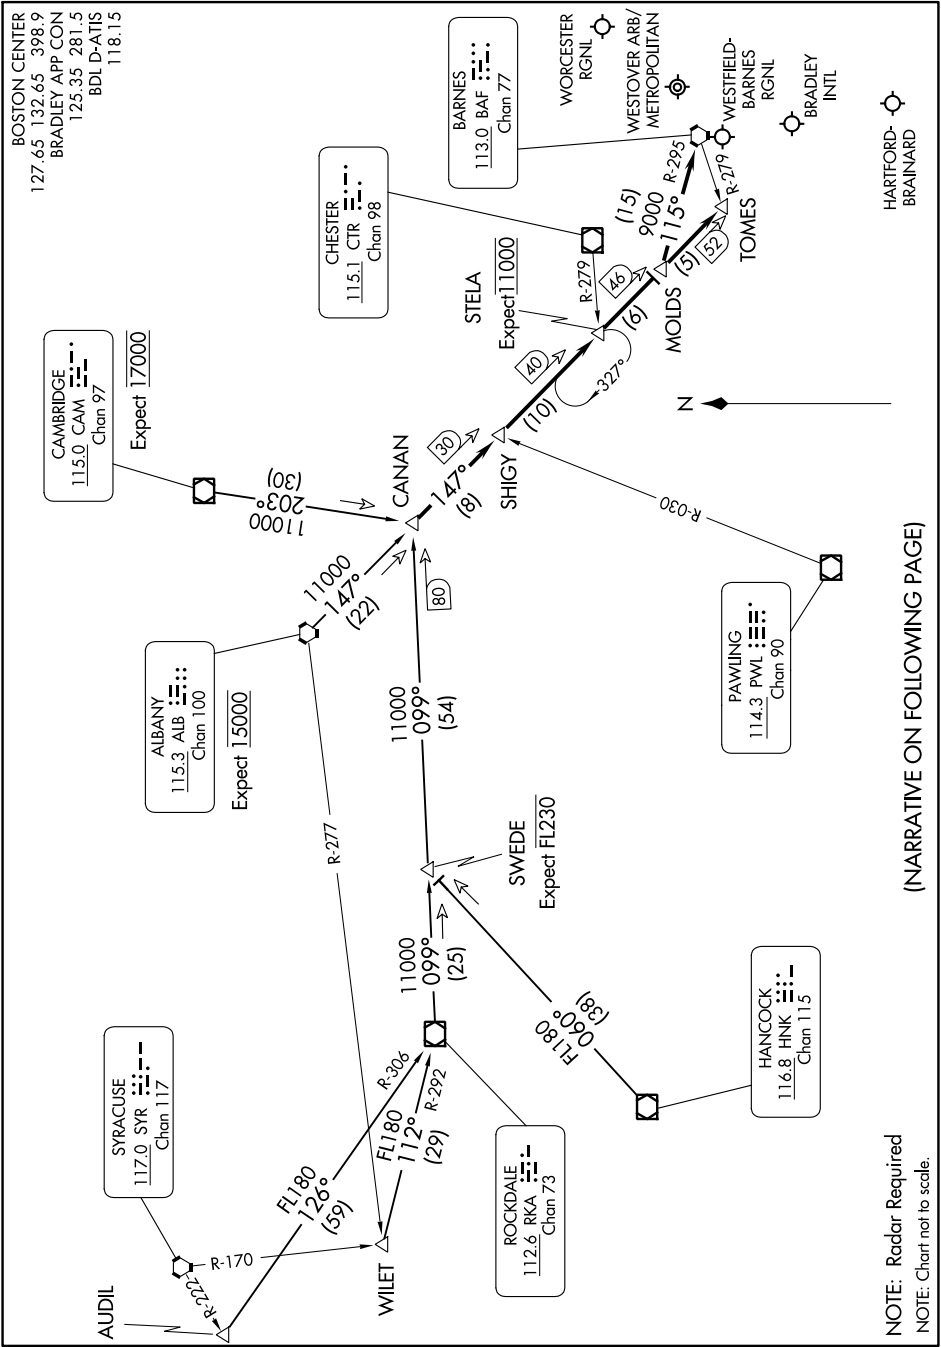

(STELA.STELA1) 23334

AL-460 (FAA)

STELA ONE ARRIVAL

WINDSOR LOCKS, CONNECTICUT

BOSTON CENTER
127.65 132.65 398.9
BRADLEY APP CON
125.35 281.5
BDJ D-ATIS
118.15

CAMBRIDGE
115.0 CAM
Chan 97

ALBANY
115.3 ALB
Chan 100

SYRACUSE
117.0 SYR
Chan 117

CHESTER
115.1 CTR
Chan 98

BARNES
113.0 BAF
Chan 77

ROCKDALE
112.6 RKA
Chan 73

PAWLING
114.3 PWL
Chan 90

HANCOCK
116.8 HNK
Chan 115

HARTFORD-
BRAINARD

NE-1, 03 OCT 2024 to 31 OCT 2024

(NARRATIVE ON FOLLOWING PAGE)

NE-1, 03 OCT 2024 to 31 OCT 2024

STELA ONE ARRIVAL

(STELA.STELA1) 31MAY12

WINDSOR LOCKS, CONNECTICUT

NOTE: Radar Required
NOTE: Chart not to scale.