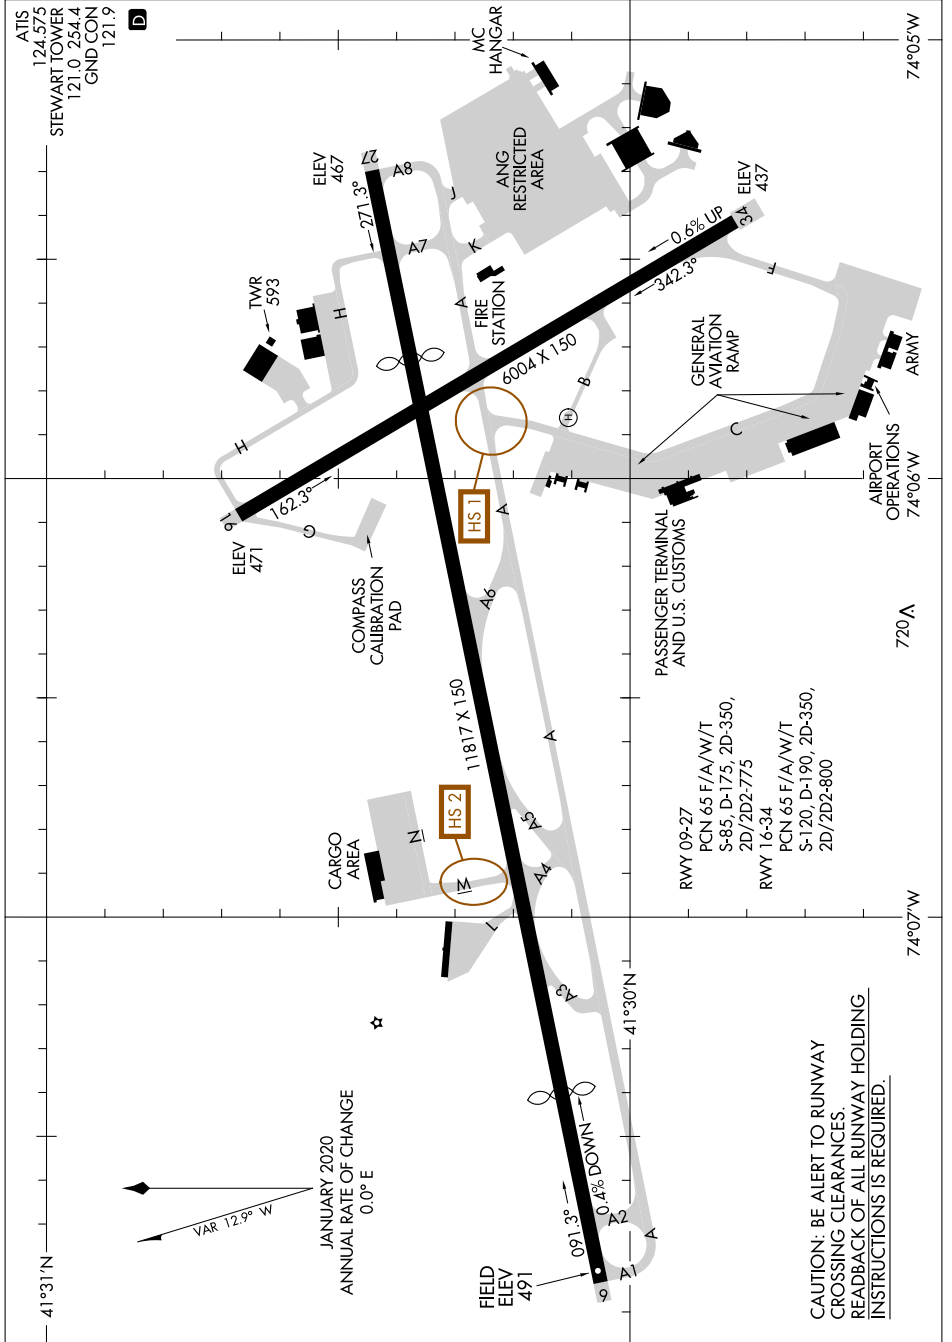

AIRPORT DIAGRAM

NEW YORK STEWART INTL (SWF)
NEW YORK, NEW YORK

AL-450 (FAA)

NE-2, 05 SEP 2024 to 03 OCT 2024

NE-2, 05 SEP 2024 to 03 OCT 2024

AIRPORT DIAGRAM

NEW YORK, NEW YORK
NEW YORK STEWART INTL (SWF)

CAUTION: BE ALERT TO RUNWAY CROSSING CLEARANCES. REBACK OF ALL RUNWAY HOLDING INSTRUCTIONS IS REQUIRED.