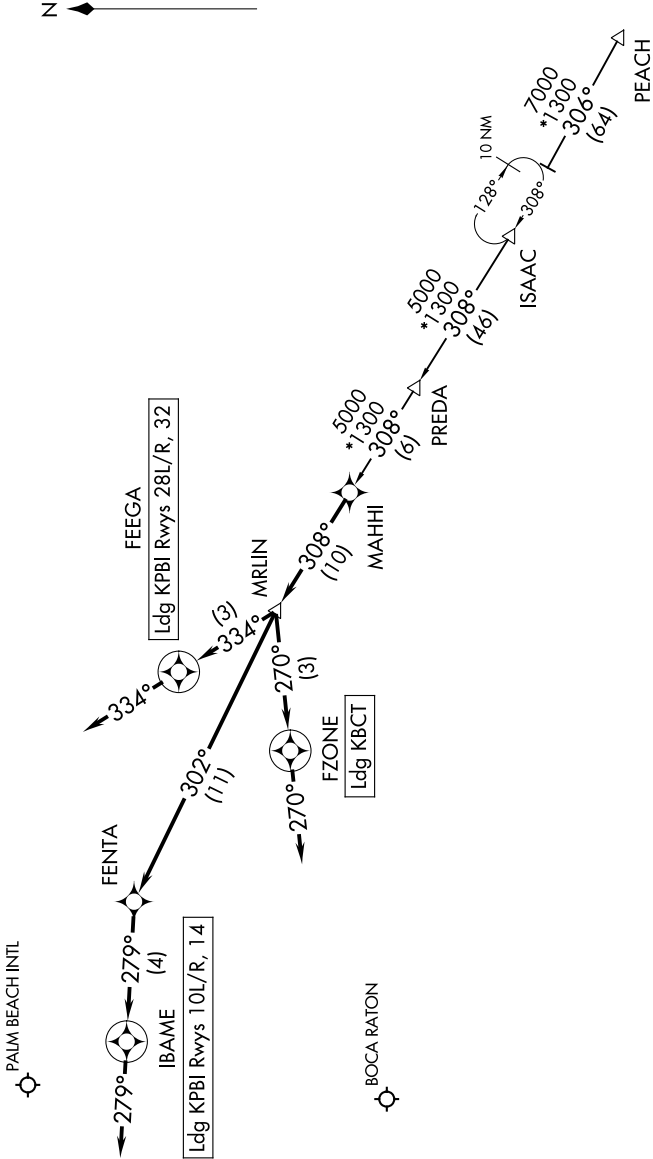

MAHHI THREE ARRIVAL (RNAV)

WEST PALM BEACH, FLORIDA

SE-3, 11 JUL 2024 to 08 AUG 2024

PALM BEACH APP CON
127.35 343.6
PBI D-ATIS
123.75

RNAV 1 - DME/DME/IRU or GPS.
PEACH Transition: GPS.
RADAR required.

(NARRATIVE ON FOLLOWING PAGE)

SE-3, 11 JUL 2024 to 08 AUG 2024

NOTE: Chart not to scale.

MAHHI THREE ARRIVAL (RNAV)

WEST PALM BEACH, FLORIDA