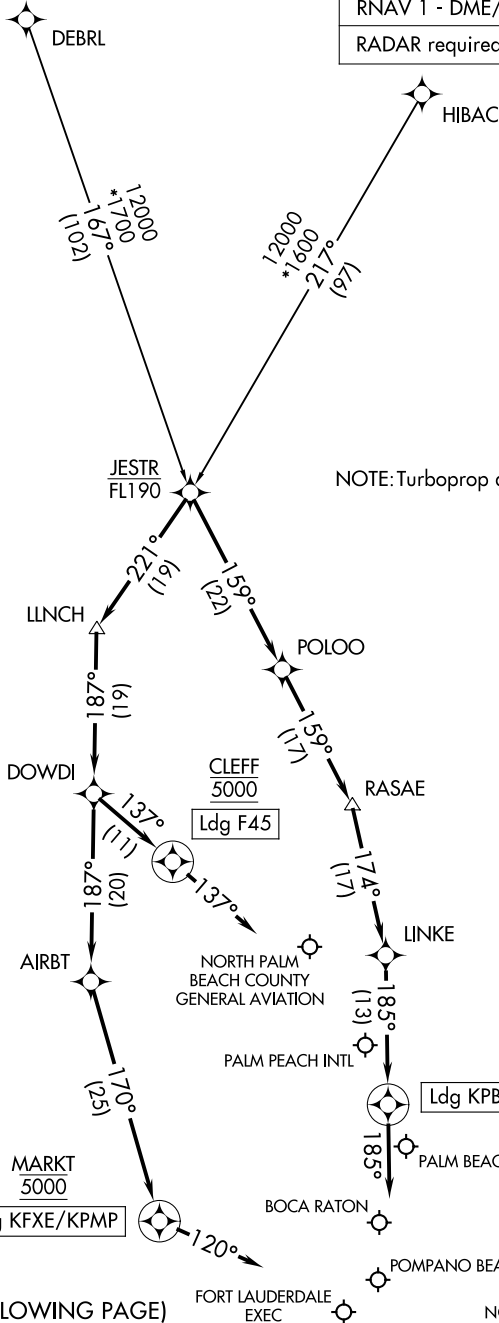

# JESTR ONE ARRIVAL (RNAV)

WEST PALM BEACH, FLORIDA

PALM BEACH APP CON  
 124.6 317.4  
 FXE ATIS  
 119.85  
 PBI D-ATIS  
 123.75  
 PMP ATIS  
 120.55

RNAV 1 - DME/DME/IRU or GPS.

RADAR required.

(NARRATIVE ON FOLLOWING PAGE)

NOTE: Chart not to scale.

# JESTR ONE ARRIVAL (RNAV)

WEST PALM BEACH, FLORIDA

SE-3, 11 JUL 2024 to 08 AUG 2024

SE-3, 11 JUL 2024 to 08 AUG 2024