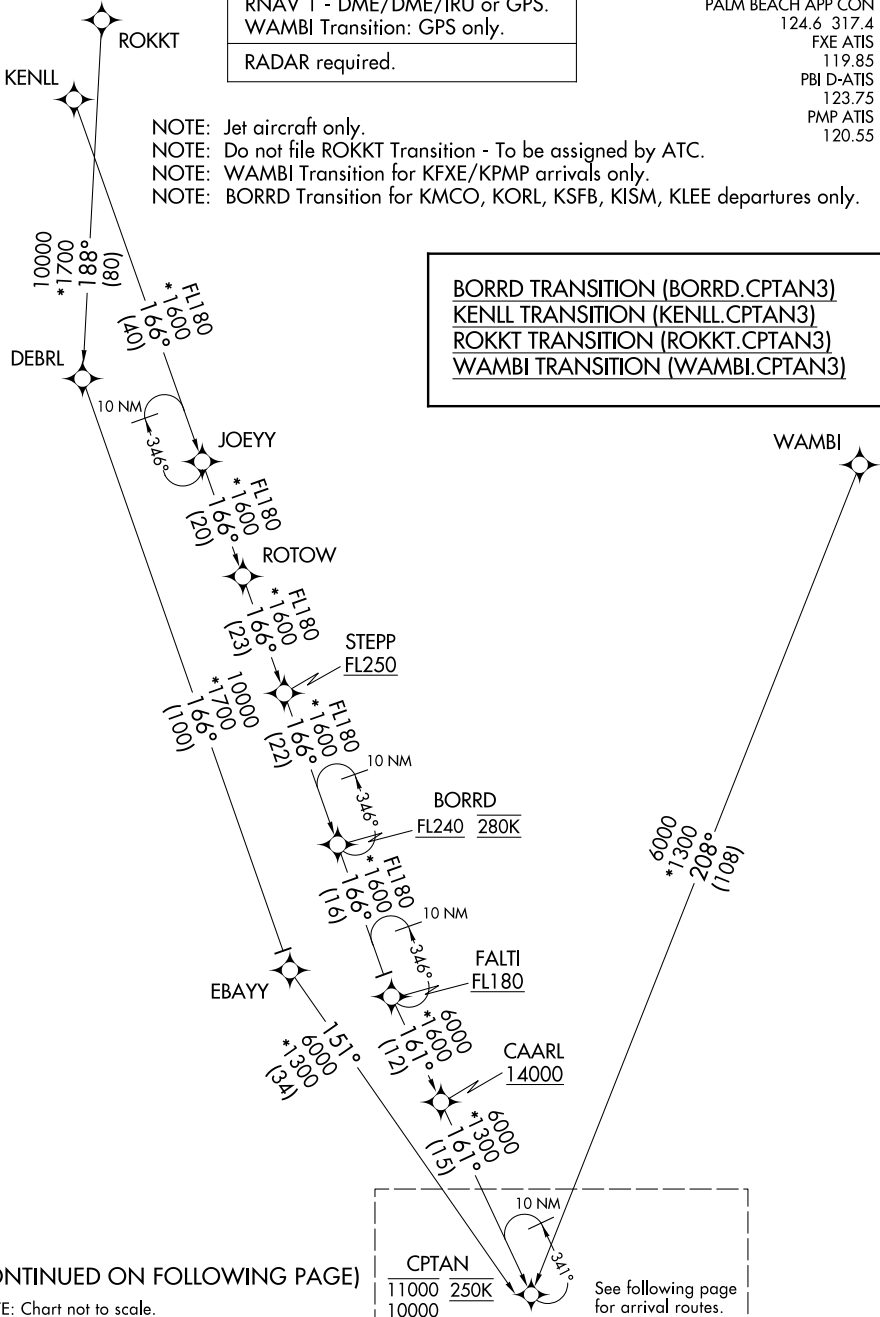

CPTAN THREE ARRIVAL (RNAV) Transition Routes

WEST PALM BEACH, FLORIDA

RNAV 1 - DME/DME/IRU or GPS. WAMBI Transition: GPS only.
RADAR required.

PALM BEACH APP CON
124.6 317.4
FXE ATIS
119.85
PBI D-ATIS
123.75
PMP ATIS
120.55

- NOTE: Jet aircraft only.
- NOTE: Do not file ROKKT Transition - To be assigned by ATC.
- NOTE: WAMBI Transition for KFEX/KPMP arrivals only.
- NOTE: BORRD Transition for KMCO, KORL, KSF, KISM, KLEE departures only.

BORRD TRANSITION (BORRD.CPTAN3)
KENLL TRANSITION (KENLL.CPTAN3)
ROKKT TRANSITION (ROKKT.CPTAN3)
WAMBI TRANSITION (WAMBI.CPTAN3)

(CONTINUED ON FOLLOWING PAGE)

NOTE: Chart not to scale.

CPTAN
11000 250K
10000

See following page for arrival routes.

SE-3, 11 JUL 2024 to 08 AUG 2024

SE-3, 11 JUL 2024 to 08 AUG 2024

CPTAN THREE ARRIVAL (RNAV) Transition Routes

WEST PALM BEACH, FLORIDA