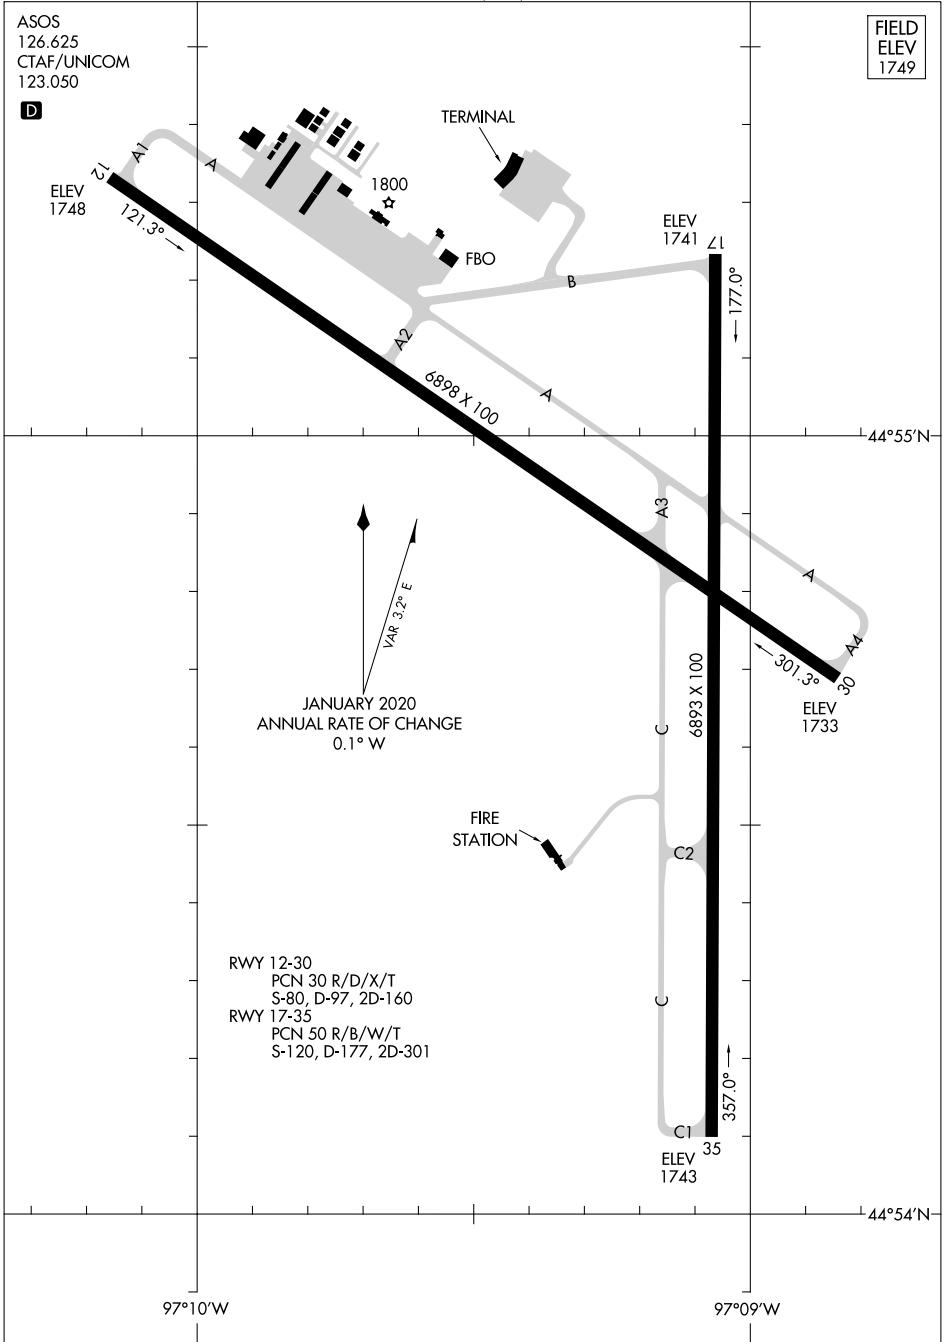

23222

AIRPORT DIAGRAM

AL-444 (FAA)

WATERTOWN RGNL (A/TY)
WATERTOWN, SOUTH DAKOTA

ASOS
126.625
CTAF/UNICOM
123.050

FIELD
ELEV
1749

NC-1, 03 OCT 2024 to 31 OCT 2024

NC-1, 03 OCT 2024 to 31 OCT 2024

AIRPORT DIAGRAM

23222

WATERTOWN, SOUTH DAKOTA
WATERTOWN RGNL (A/TY)