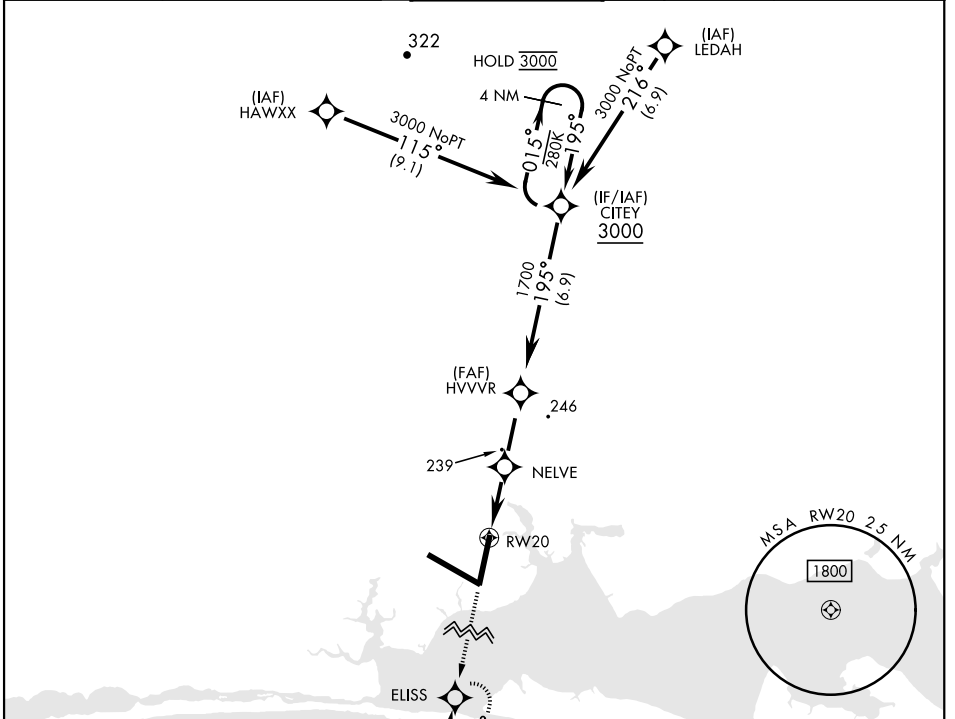

VALPARAISO DESTIN FT WALTON BEACH, FLORIDA

RNAV (GPS) RWY 20

APCH CRS	Rwy ldg	10.012
195°	TDZE	62
	Arpt Elev	84

[USAF] EGLIN AFB DESTIN FORT WALTON BEACH (KVPS)

RNP APCH - GPS	ALSIF-1	MISSED APPROACH: Climb to 3000 direct ELISS and hold.
* When ALS inop increase CAT AB RVR to 55, vis to 1 mile; CAT CDE vis to 1 3/8 miles.		

ATIS ★	APP CON	TOWER	GND CON	CLNC DEL
134.625 273.5	125.1 281.45 271° - 089° 132.1 360.6 090° - 270°	118.2 353.65	121.8 335.8	127.7 377.2