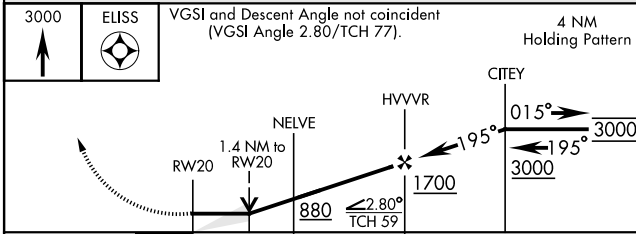

# RNAV (GPS) RWY 20

APCH CRS	Rwy ldg	10.012
195°	TDZE	62
	Arpt Elev	84

[USAF] EGLIN AFB DESTIN FORT WALTON BEACH (KVPS)

RNP APCH - GPS	ALSIF-1	MISSED APPROACH: Climb to 3000 direct ELISS and hold.
* When ALS inop increase CAT AB RVR to 55, vis to 1 mile; CAT CDE vis to 1 3/8 miles.		

ATIS ★	APP CON	TOWER	GND CON	CLNC DEL
134.625 273.5	125.1 281.45 271° - 089° 132.1 360.6 090° - 270°	118.2 353.65	121.8 335.8	127.7 377.2

EMERG SAFE ALT 100 NM 3500

ELEV	84	TDZE	62
------	----	------	----

† Rwy 20 apch lgt 1500' nonstandard.

CATEGORY	A	B	C	D	E
LNAV MDA *	540/24	478 (500-1/2)	540/50	478	(500-1)
CIRCLING	600-1	516 (600-1)	680-1 1/2 596 (600-1 1/2)	680-2 596 (600-2)	700-2 1/4 616 (700-2 1/4)