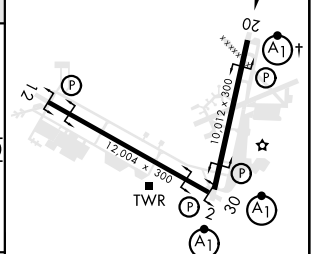

# RNAV (GPS) RWY 20

APCH CRS	Rwy ldg	10.012
195°	TDZE	62
	Arpt Elev	84

[USAF] EGLIN AFB DESTIN FORT WALTON BEACH (KVPS)

RNP APCH - GPS	ALSIF-1	MISSED APPROACH: Climb to 3000 direct ELISS and hold.
* When ALS inop increase CAT AB RVR to 55, vis to 1 mile; CAT CDE vis to 1 3/8 miles.		

ATIS ★	APP CON	TOWER	GND CON	CLNC DEL
134.625 273.5	125.1 281.45 271° - 089° 132.1 360.6 090° - 270°	118.2 353.65	121.8 335.8	127.7 377.2

EMERG SAFE ALT 100 NM 3500

ELEV	84	TDZE	62
------	----	------	----

† Rwy 20 apch lgt 1500' nonstandard.

CATEGORY	A	B	C	D	E
LNAV MDA *	540/24	478 (500-1/2)	540/50	478	(500-1)
CIRCLING	600-1	516 (600-1)	680-1 1/2 596 (600-1 1/2)	680-2 596 (600-2)	700-2 1/4 616 (700-2 1/4)