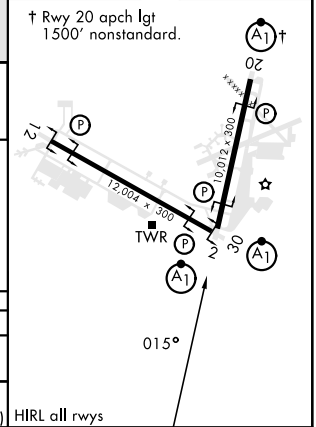

# RNAV (GPS) RWY 2

APCH CRS	Rwy Idg	10,012
015°	TDZE	59
	Arpt Elev	84

[USAF] EGLIN AFB DESTIN FORT WALTON BEACH (KVPS)

RNP APCH- GPS	ALSIF-1	MISSED APPROACH: Climb to 600, then climbing right turn to 3000 direct ELISS and hold.
* When ALS inop, increase CAT AB RVR to 55 and vis to 1 mile, CAT CDE RVR to 60, vis to 1 1/8 miles.		

ATIS ★	APP CON	TOWER	GND CON	CLNC DEL
134.625 273.5	125.1 281.45 271°-089° 132.1 360.6 090°-270°	118.2 353.65	121.8 335.8	127.7 377.2

EMERG SAFE ALT 100 NM 3500

ELEV	84	TDZE	59
------	----	------	----

CATEGORY	A	B	C	D	E
LNAV MDA*	460/24	401 (400-34)	460/40	401 (400-34)	
CIRCLING	600-1	516 (600-1)	680-1 1/2 596 (600-1 1/2)	680-2 596 (600-2)	700-2 1/4 616 (700-2 1/4)