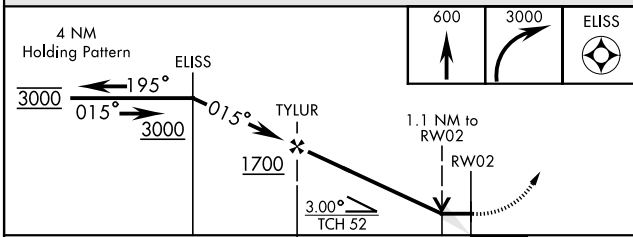

# RNAV (GPS) RWY 2

APCH CRS	Rwy Idg	10,012
015°	TDZE	59
	Arpt Elev	84

[USAF] EGLIN AFB DESTIN FORT WALTON BEACH (KVPS)

RNP APCH- GPS	ALSIF-1	MISSED APPROACH: Climb to 600, then climbing right turn to 3000 direct ELISS and hold.
* When ALS inop, increase CAT AB RVR to 55 and vis to 1 mile, CAT CDE RVR to 60, vis to 1 1/8 miles.		

ATIS ★	APP CON	TOWER	GND CON	CLNC DEL
134.625 273.5	125.1 281.45 271°-089° 132.1 360.6 090°-270°	118.2 353.65	121.8 335.8	127.7 377.2

EMERG SAFE ALT 100 NM 3500

ELEV	84	TDZE	59
------	----	------	----

CATEGORY	A	B	C	D	E
LNAV MDA*	460/24	401 (400-34)	460/40	401 (400-34)	
CIRCLING	600-1	516 (600-1)	680-1 1/2 596 (600-1 1/2)	680-2 596 (600-2)	700-2 1/4 616 (700-2 1/4)