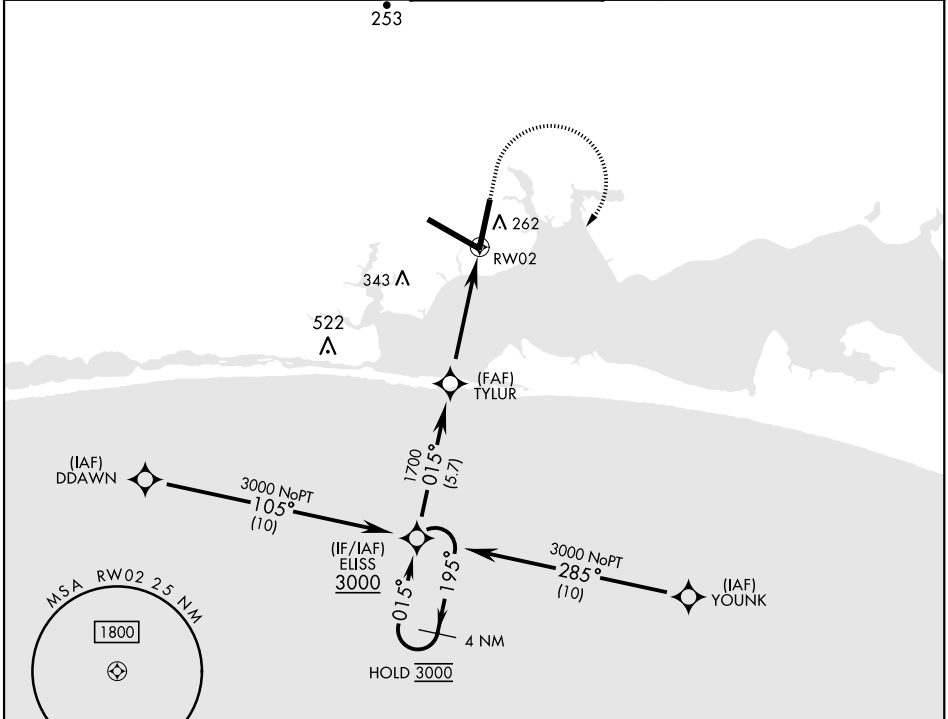

VALPARAISO DESTIN FT WALTON BEACH, FLORIDA

RNAV (GPS) RWY 2

APCH CRS	Rwy Idg	10,012
015°	TDZE	59
	Arpt Elev	84

[USAF] EGLIN AFB DESTIN FORT WALTON BEACH (KVPS)

RNP APCH- GPS	ALSIF-1	MISSED APPROACH: Climb to 600, then climbing right turn to 3000 direct ELISS and hold.
* When ALS inop, increase CAT AB RVR to 55 and vis to 1 mile, CAT CDE RVR to 60, vis to 1 1/8 miles.		

ATIS ★	APP CON	TOWER	GND CON	CLNC DEL
134.625 273.5	125.1 281.45 271°-089° 132.1 360.6 090°-270°	118.2 353.65	121.8 335.8	127.7 377.2