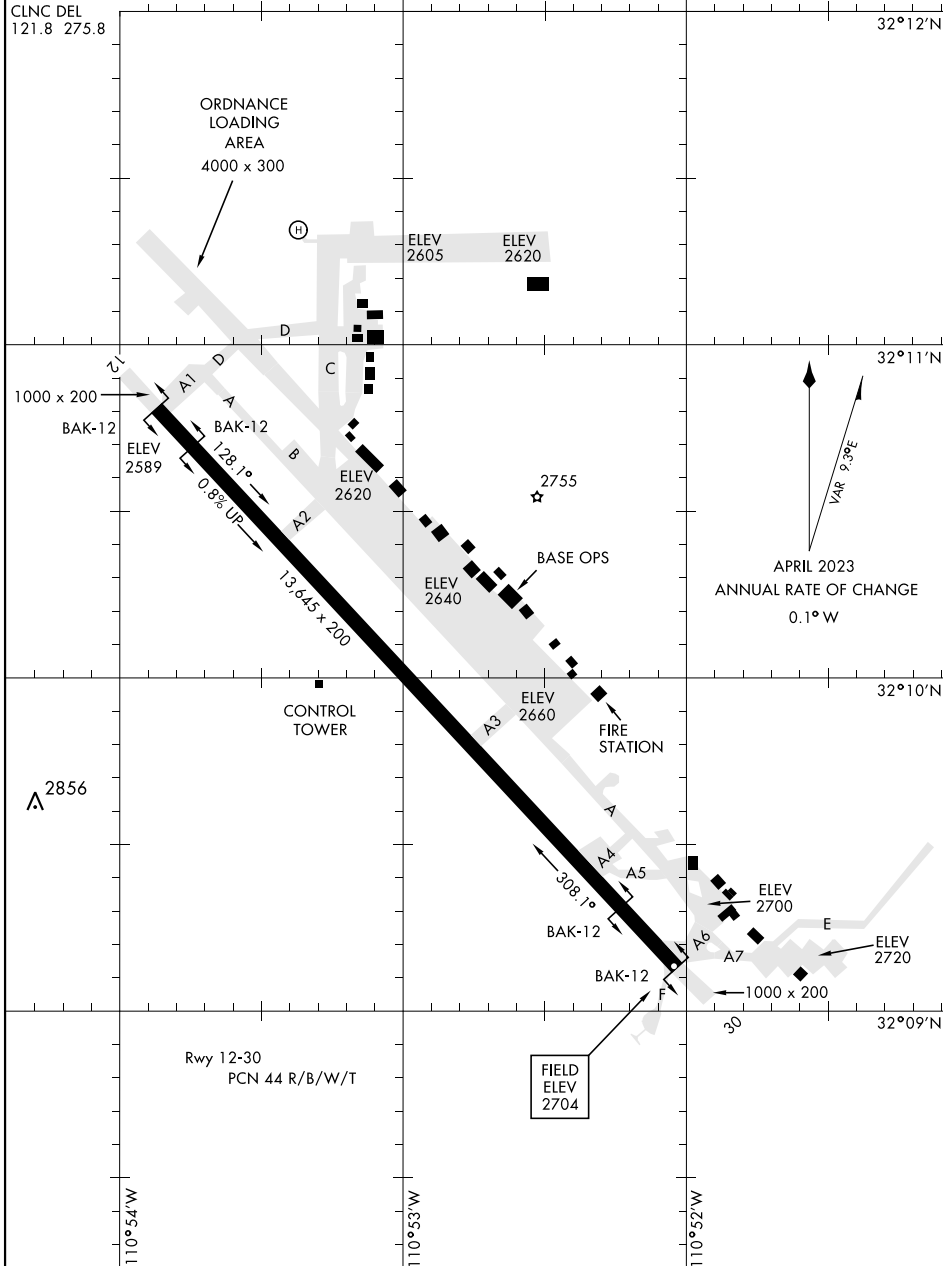

AIRPORT DIAGRAM

[USAF]

ATIS ★ 132.3 270.1
 TOWER
 118.85 253.5
 GND CON
 121.8 275.8
 CLNC DEL
 121.8 275.8

SW-4, 31 OCT 2024 to 28 NOV 2024

SW-4, 31 OCT 2024 to 28 NOV 2024

AIRPORT DIAGRAM