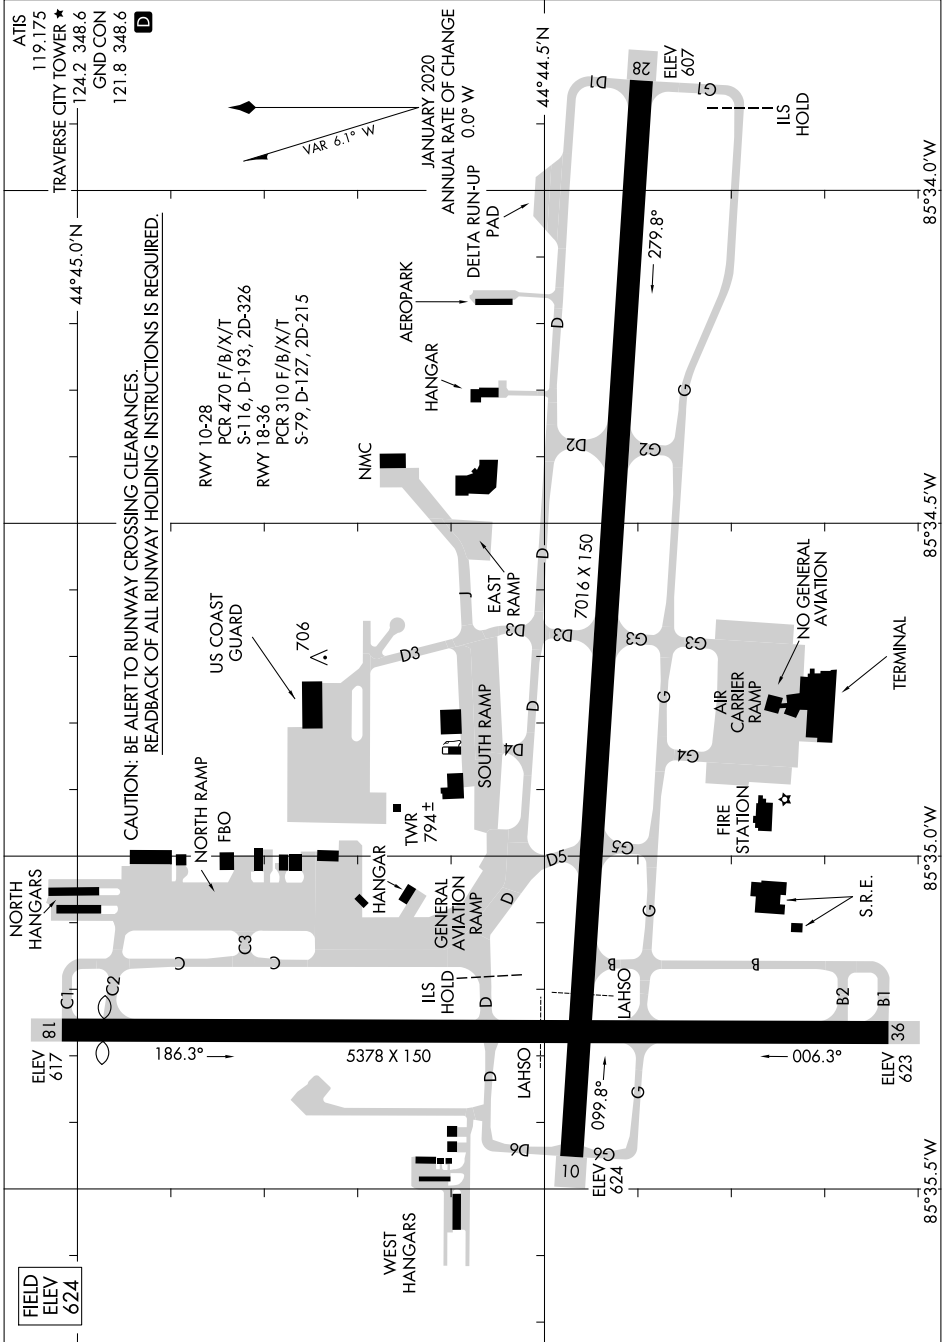

AIRPORT DIAGRAM

AL-425 (FAA)

CHERRY CAPITAL (TVC)
TRAVERSE CITY, MICHIGAN

EC-1, 31 OCT 2024 to 28 NOV 2024

EC-1, 31 OCT 2024 to 28 NOV 2024