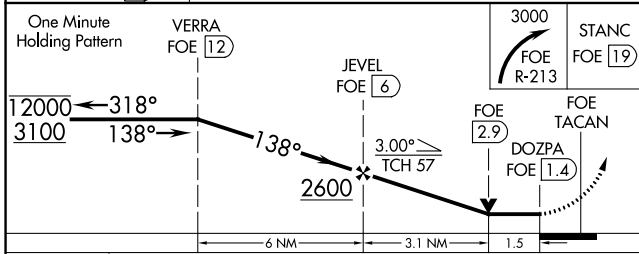

TACAN FOE Chan 53 (111.6)	APP CRS 138°	Rwy Idg 12803 TDZE 1066 Apt Elev 1078

TACAN RWY 13

TOPEKA RGNL (FOE)

NA	MALSF	MISSED APPROACH: Climbing right turn to 3000 on FOE TACAN R-213 to STANC/FOE 19 DME and hold.

ATIS 128.25	KANSAS CITY CENTER 123.8 343.7	FORBES TOWER* 120.8 (CTAF) 340.2	GND CON 118.425 275.8	UNICOM 122.95

NOT FOR CIVIL USE