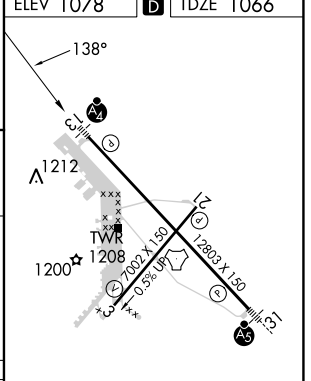

Emergency Safe Altitude 100 NM 3600