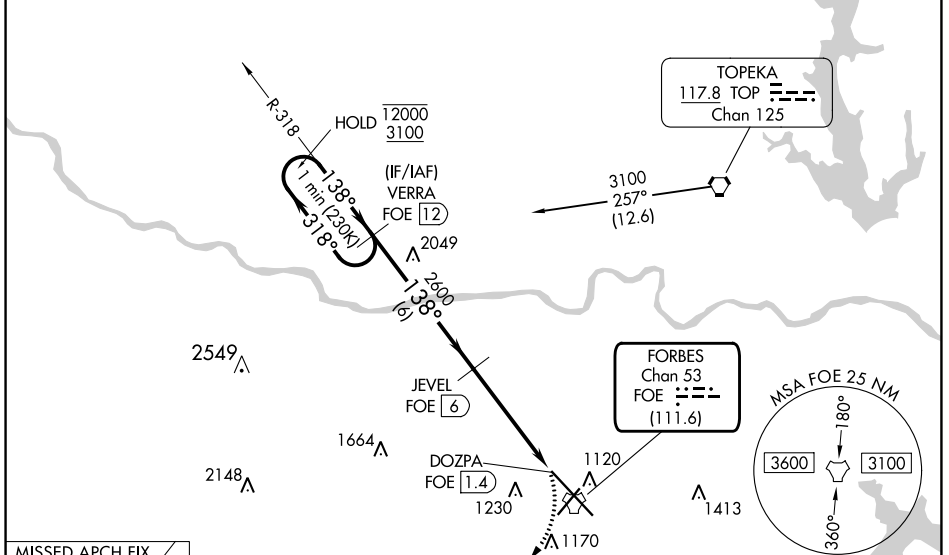

TACAN FOE Chan 53 (111.6)	APP CRS 138°	Rwy Idg 12803 TDZE 1066 Apt Elev 1078

TACAN RWY 13

TOPEKA RGNL (FOE)

NA	MALSF	MISSED APPROACH: Climbing right turn to 3000 on FOE TACAN R-213 to STANC/FOE 19 DME and hold.

ATIS 128.25	KANSAS CITY CENTER 123.8 343.7	FORBES TOWER* 120.8 (CTAF) 340.2	GND CON 118.425 275.8	UNICOM 122.95

NOT FOR CIVIL USE