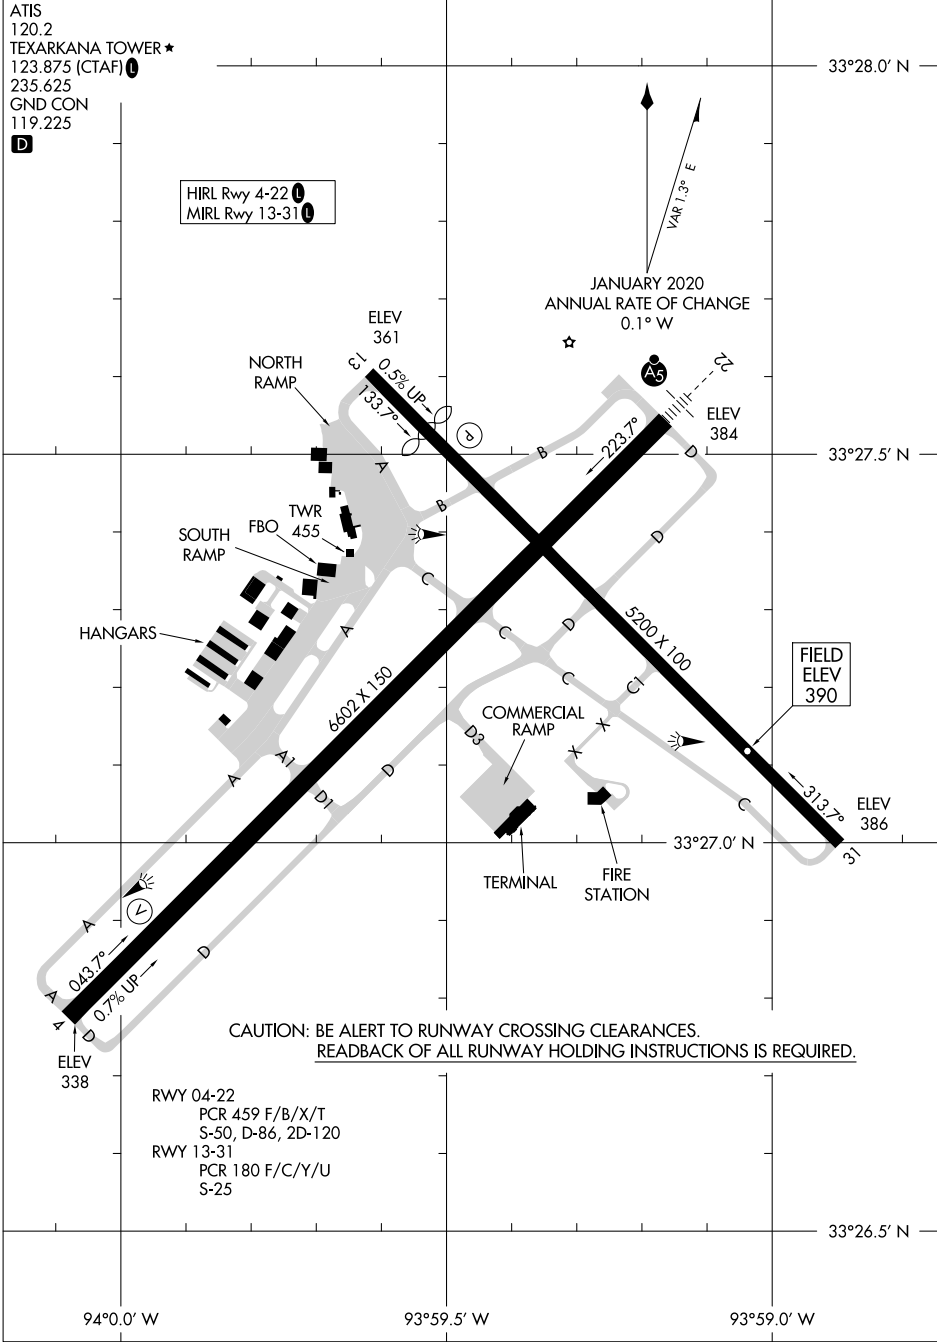

24249

AIRPORT DIAGRAM

TEXARKANA RGNL-WEBB FLD (TXXK)
TEXARKANA, ARKANSAS

AL-420 (FAA)

HIRL Rwy 4-22
MIRL Rwy 13-31

JANUARY 2020
ANNUAL RATE OF CHANGE
0.1° W

**CAUTION: BE ALERT TO RUNWAY CROSSING CLEARANCES.
READBACK OF ALL RUNWAY HOLDING INSTRUCTIONS IS REQUIRED.**

RWY 04-22
PCR 459 F/B/X/T
S-50, D-86, 2D-120
RWY 13-31
PCR 180 F/C/Y/U
S-25

SC-1, 31 OCT 2024 to 28 NOV 2024

SC-1, 31 OCT 2024 to 28 NOV 2024

AIRPORT DIAGRAM

24249

TEXARKANA, ARKANSAS
TEXARKANA RGNL-WEBB FLD (TXXK)