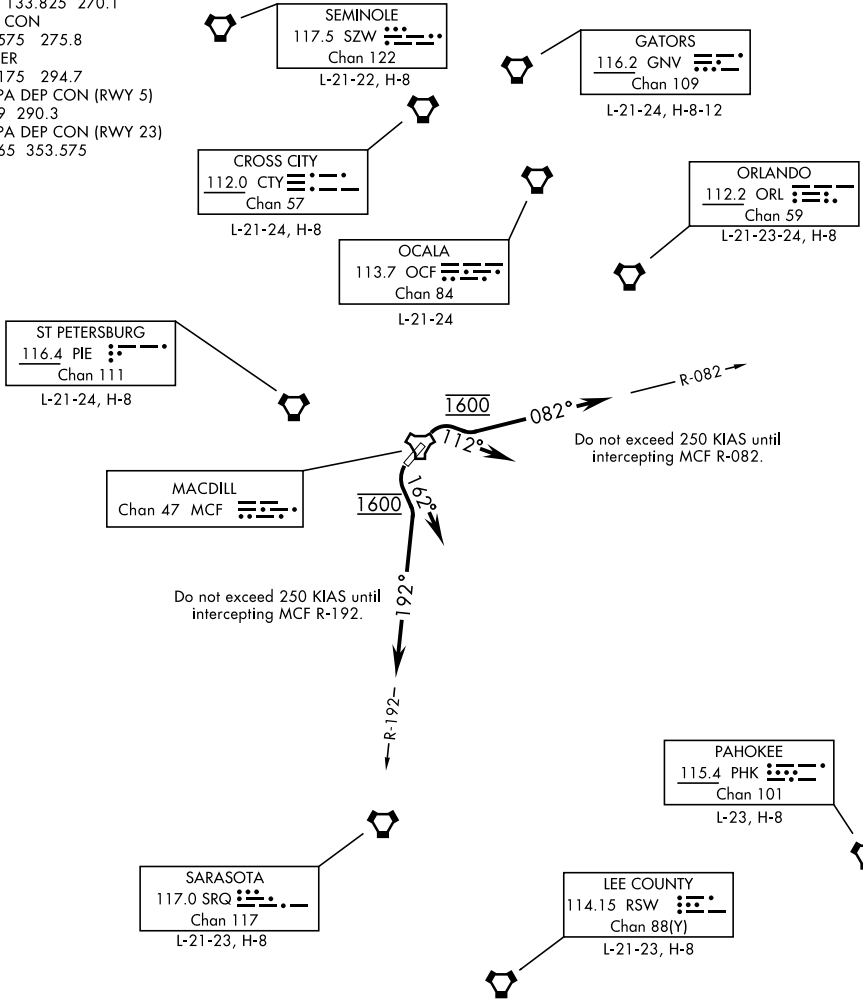

MACDILL ONE DEPARTURE (MCF1 • MCF)

AL-418 [USAF]

MACDILL AFB (KMCF)

TAMPA, FLORIDA

ATIS 133.825 270.1
 GND CON
 118.575 275.8
 TOWER
 120.175 294.7
 TAMPA DEP CON (RWY 5)
 119.9 290.3
 TAMPA DEP CON (RWY 23)
 119.65 353.575

SE-3, 28 NOV 2024 to 26 DEC 2024

SE-3, 28 NOV 2024 to 26 DEC 2024

DEPARTURE ROUTE DESCRIPTION

TAKEOFF RWY 5: Climbing right turn heading 112°, maintain 1600, intercept MCF R-082 outbound, expect RADAR vectors. Expect clearance to filed altitude within 10 min after departure.

TAKEOFF RWY 23: Climbing left turn heading 162°, maintain 1600, intercept MCF R-192 outbound, expect RADAR vectors. Expect clearance to filed altitude within 10 min after departure.

MACDILL ONE DEPARTURE (MCF1 • MCF)

Amdt 1 31DEC20

TAMPA, FLORIDA
MACDILL AFB (KMCF)