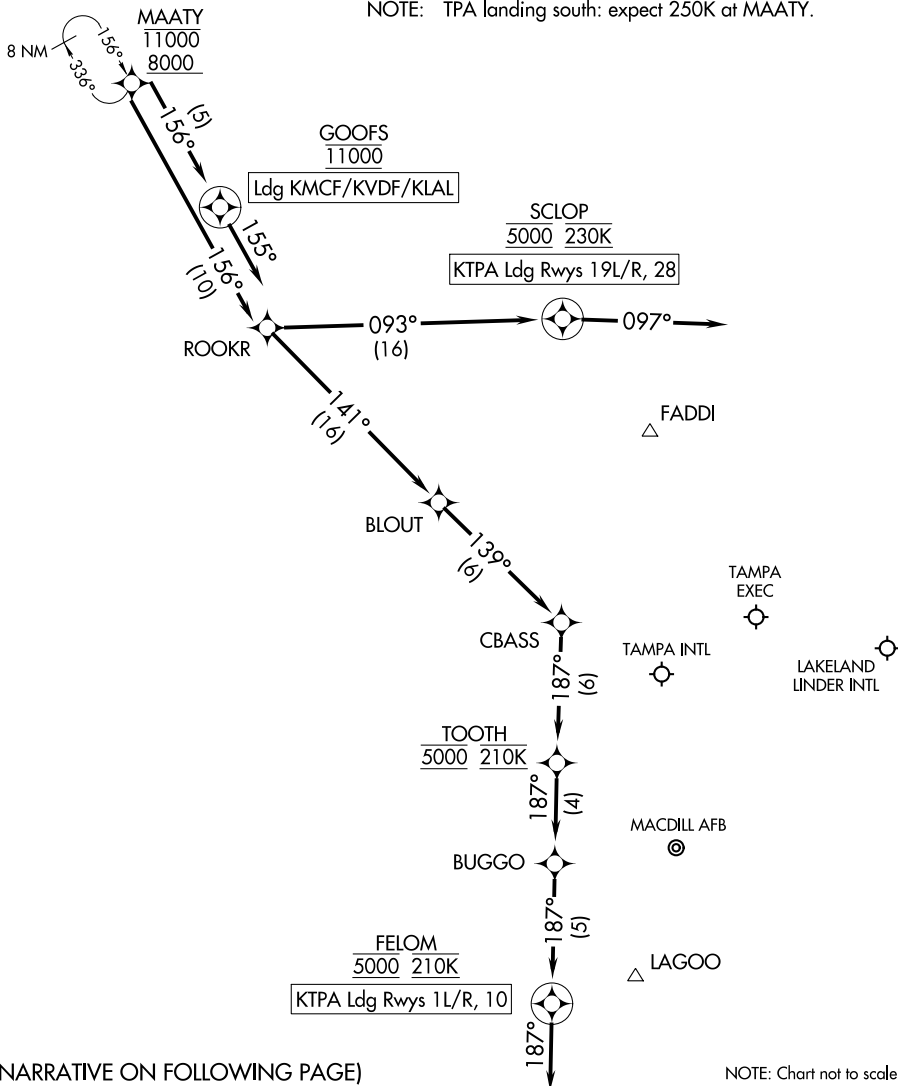

MAATY FOUR ARRIVAL (RNAV) Arrival Routes

TAMPA, FLORIDA

TAMPA APP CON
118.8 239.3
KMCF ATIS
133.825 270.1
LAL ATIS
118.025
TPA D-ATIS
126.45
VDF AWOS-3
121.125

RNAV 1 - DME/DME/IRU or GPS.

RADAR required.

NOTE: Jet and turboprop aircraft only.
NOTE: TPA landing south: expect 250K at MAATY.

(NARRATIVE ON FOLLOWING PAGE)

NOTE: Chart not to scale.

SE-3, 11 JUL 2024 to 08 AUG 2024

SE-3, 11 JUL 2024 to 08 AUG 2024