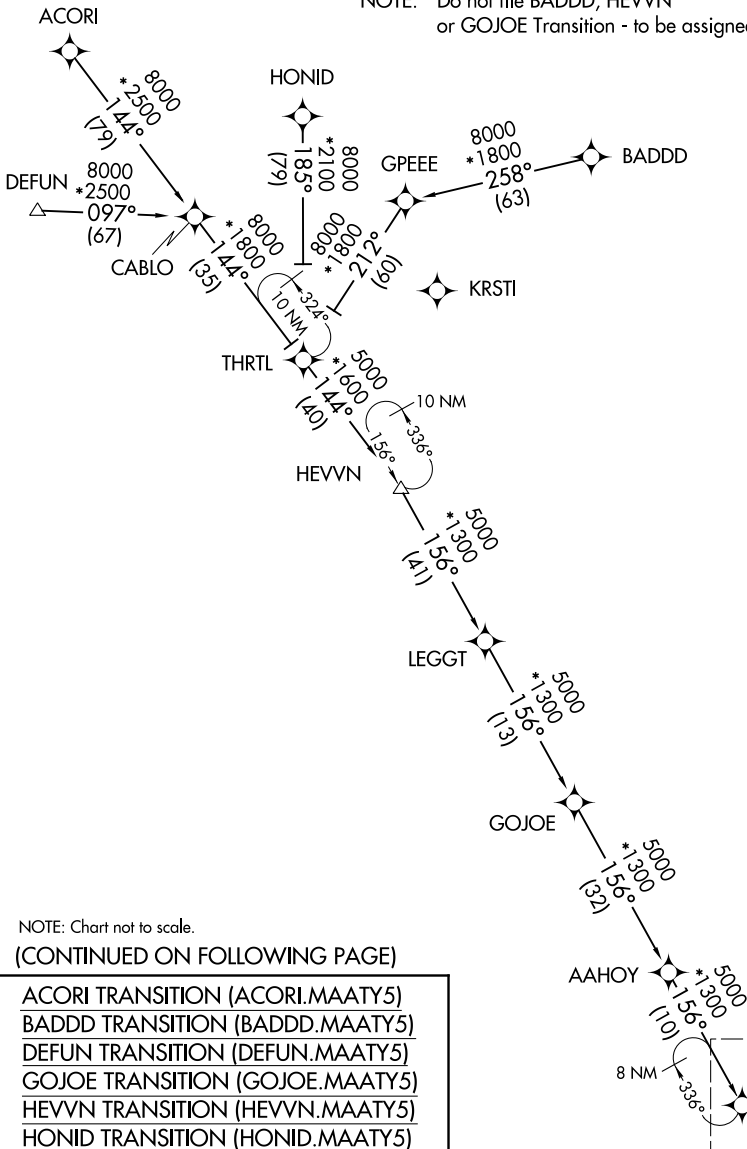

MAATY FIVE ARRIVAL (RNAV) Transition Routes

TAMPA, FLORIDA

TAMPA APP CON
118.8 239.3
KMCF ATIS
133.825 270.1
LAL ATIS
118.025
TPA D-ATIS
126.45

RNAV 1 - DME/DME/IRU or GPS.

RADAR required.

NOTE: Jet and turboprop aircraft only.
NOTE: Do not file BADDD, HEVVN
or GOJOE Transition - to be assigned by ATC.

NOTE: Chart not to scale.

(CONTINUED ON FOLLOWING PAGE)

- ACORI TRANSITION (ACORI.MAATY5)
- BADDD TRANSITION (BADDD.MAATY5)
- DEFUN TRANSITION (DEFUN.MAATY5)
- GOJOE TRANSITION (GOJOE.MAATY5)
- HEVVN TRANSITION (HEVVN.MAATY5)
- HONID TRANSITION (HONID.MAATY5)

See following page for arrival routes.

SE-3, 31 OCT 2024 to 28 NOV 2024

SE-3, 31 OCT 2024 to 28 NOV 2024