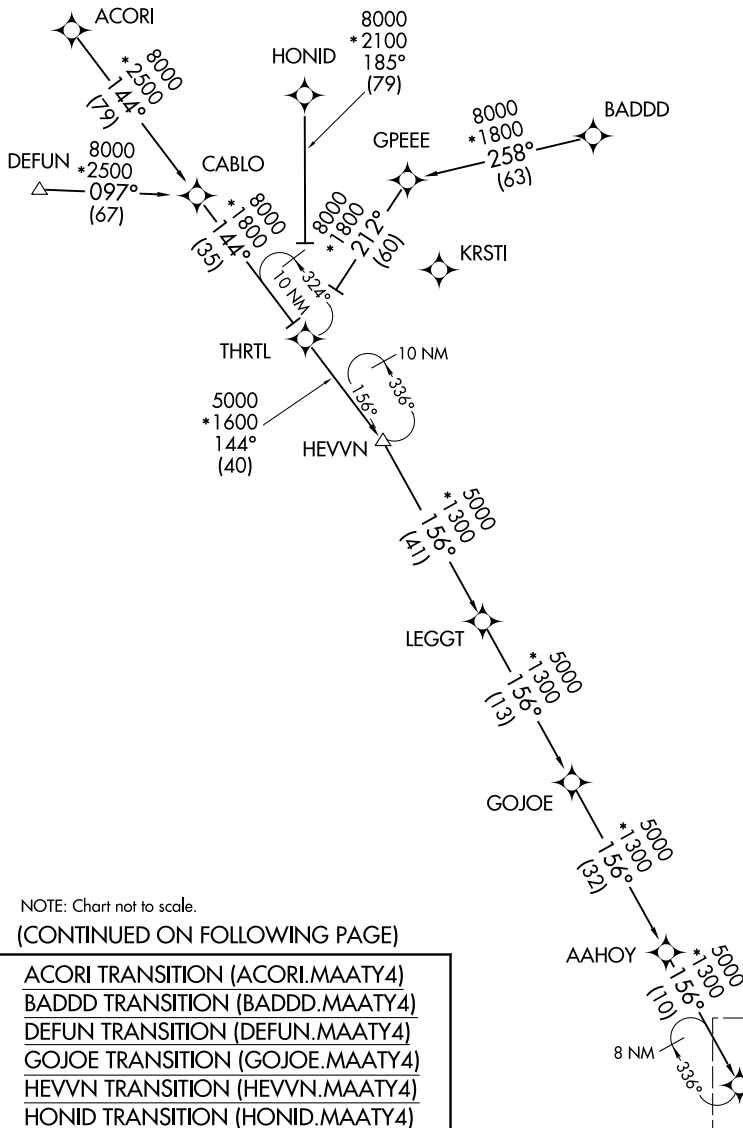

MAATY FOUR ARRIVAL (RNAV) Transition Routes

TAMPA, FLORIDA

TAMPA APP CON
118.8 239.3
KMCF ATIS
133.825 270.1
LAL ATIS
118.025
TPA D-ATIS
126.45
VDF AWOS-3
121.125

RNAV 1 - DME/DME/IRU or GPS.

RADAR required.

NOTE: Jet and turboprop aircraft only.

NOTE: Do not file BADDD, HEVVN or GOJOE Transitions - to be assigned by ATC.

NOTE: Chart not to scale.

(CONTINUED ON FOLLOWING PAGE)

- ACORI TRANSITION (ACORI.MAATY4)
- BADDD TRANSITION (BADDD.MAATY4)
- DEFUN TRANSITION (DEFUN.MAATY4)
- GOJOE TRANSITION (GOJOE.MAATY4)
- HEVVN TRANSITION (HEVVN.MAATY4)
- HONID TRANSITION (HONID.MAATY4)

See following page for arrival routes.

SE-3, 11 JUL 2024 to 08 AUG 2024

SE-3, 11 JUL 2024 to 08 AUG 2024