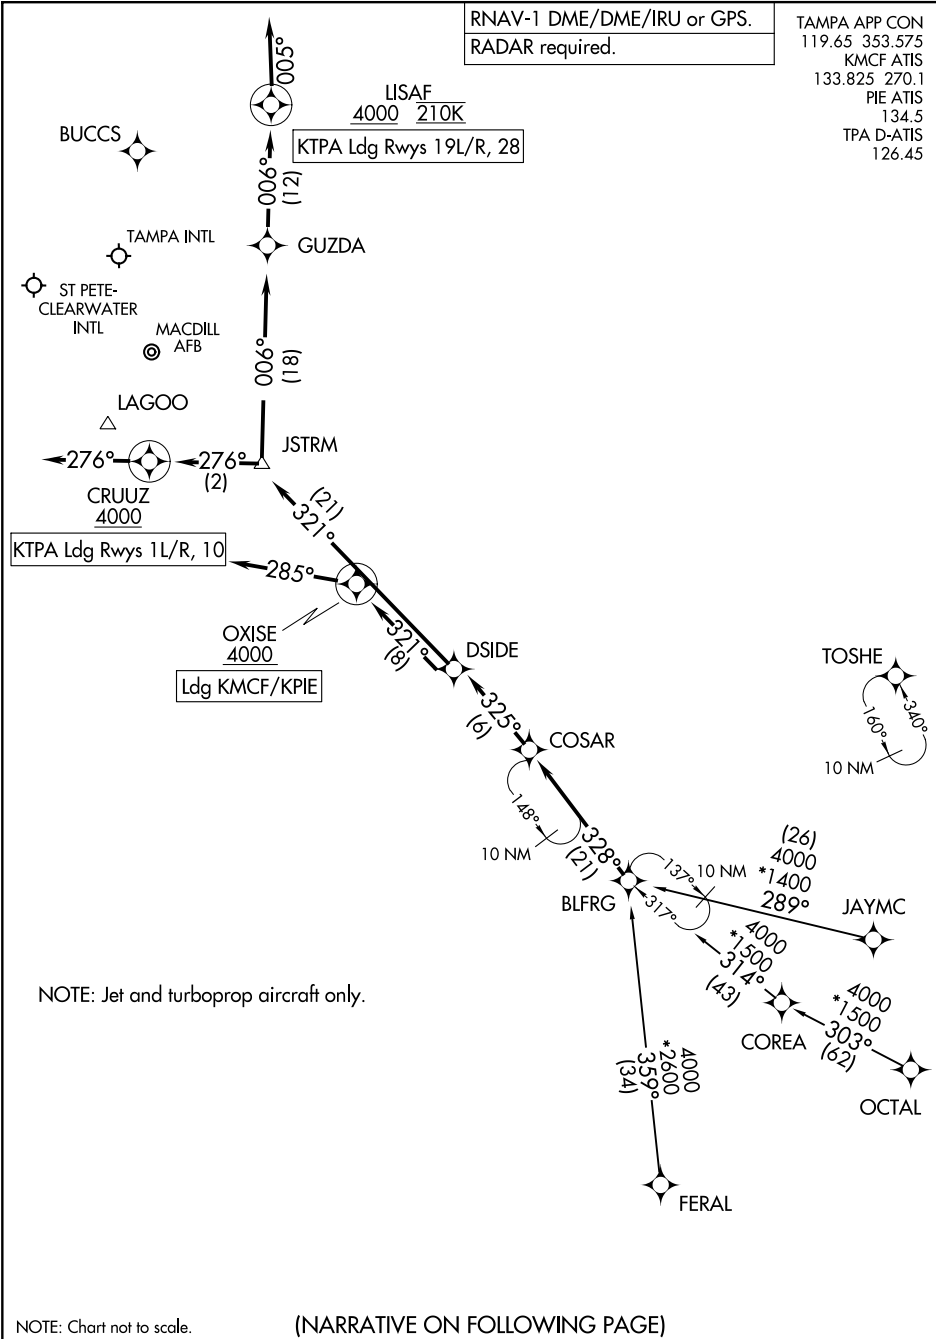

BLFRG TWO ARRIVAL (RNAV)

TAMPA, FLORIDA

RNAV-1 DME/DME/IRU or GPS.
RADAR required.

TAMPA APP CON
119.65 353.575
KMCF ATIS
133.825 270.1
PIE ATIS
134.5
TPA D-ATIS
126.45

SE-3, 03 OCT 2024 to 31 OCT 2024

SE-3, 03 OCT 2024 to 31 OCT 2024

NOTE: Chart not to scale.

(NARRATIVE ON FOLLOWING PAGE)

BLFRG TWO ARRIVAL (RNAV)

TAMPA, FLORIDA