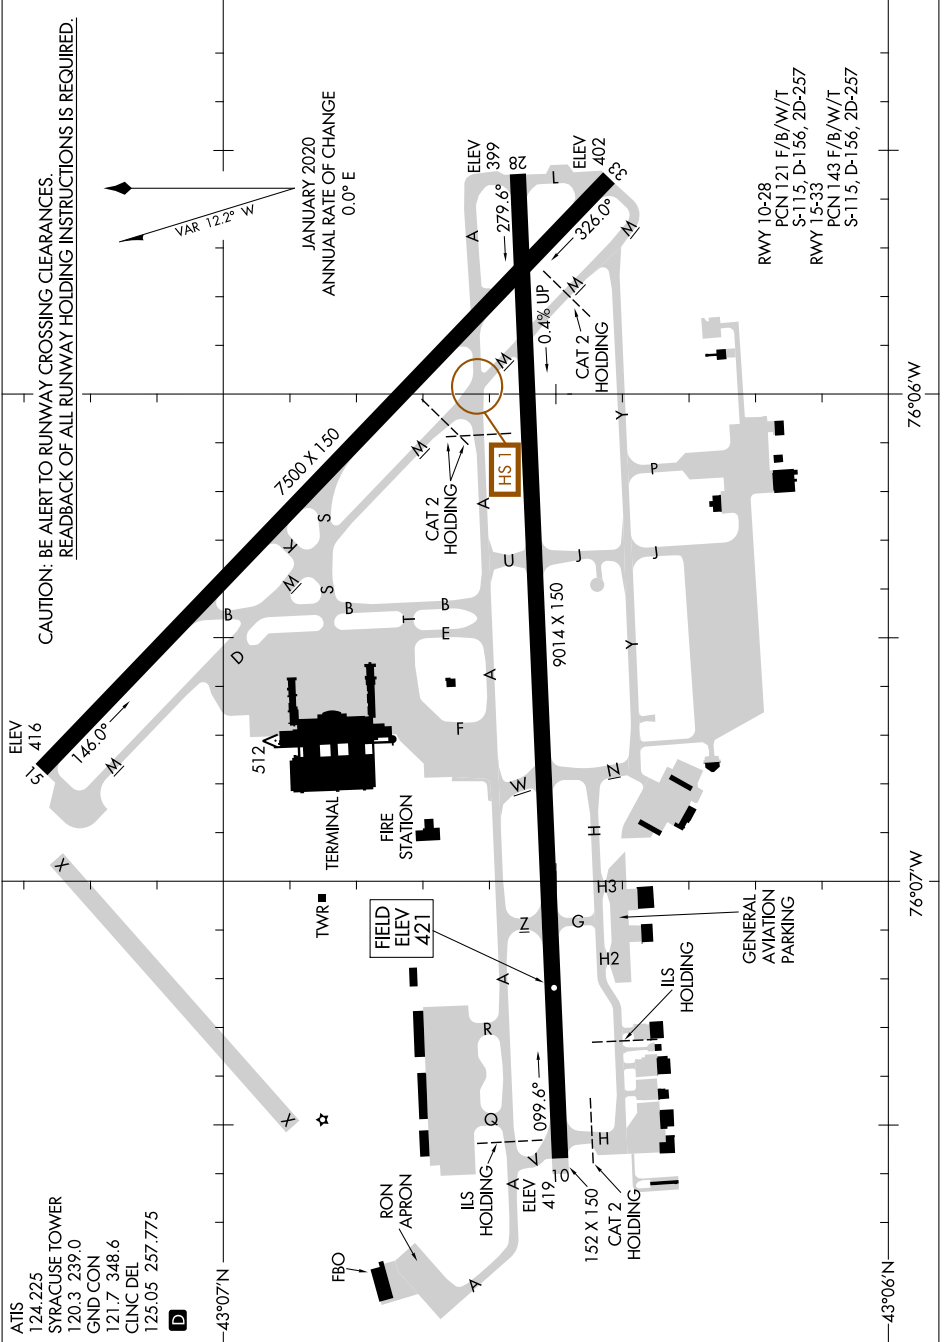

22363

AIRPORT DIAGRAM

AL-411 (FAA)

SYRACUSE HANCOCK INTL (SYR)
SYRACUSE, NEW YORK

NE-2, 03 OCT 2024 to 31 OCT 2024

76°06'W

76°07'W

NE-2, 03 OCT 2024 to 31 OCT 2024

AIRPORT DIAGRAM

22363

SYRACUSE, NEW YORK
SYRACUSE HANCOCK INTL (SYR)