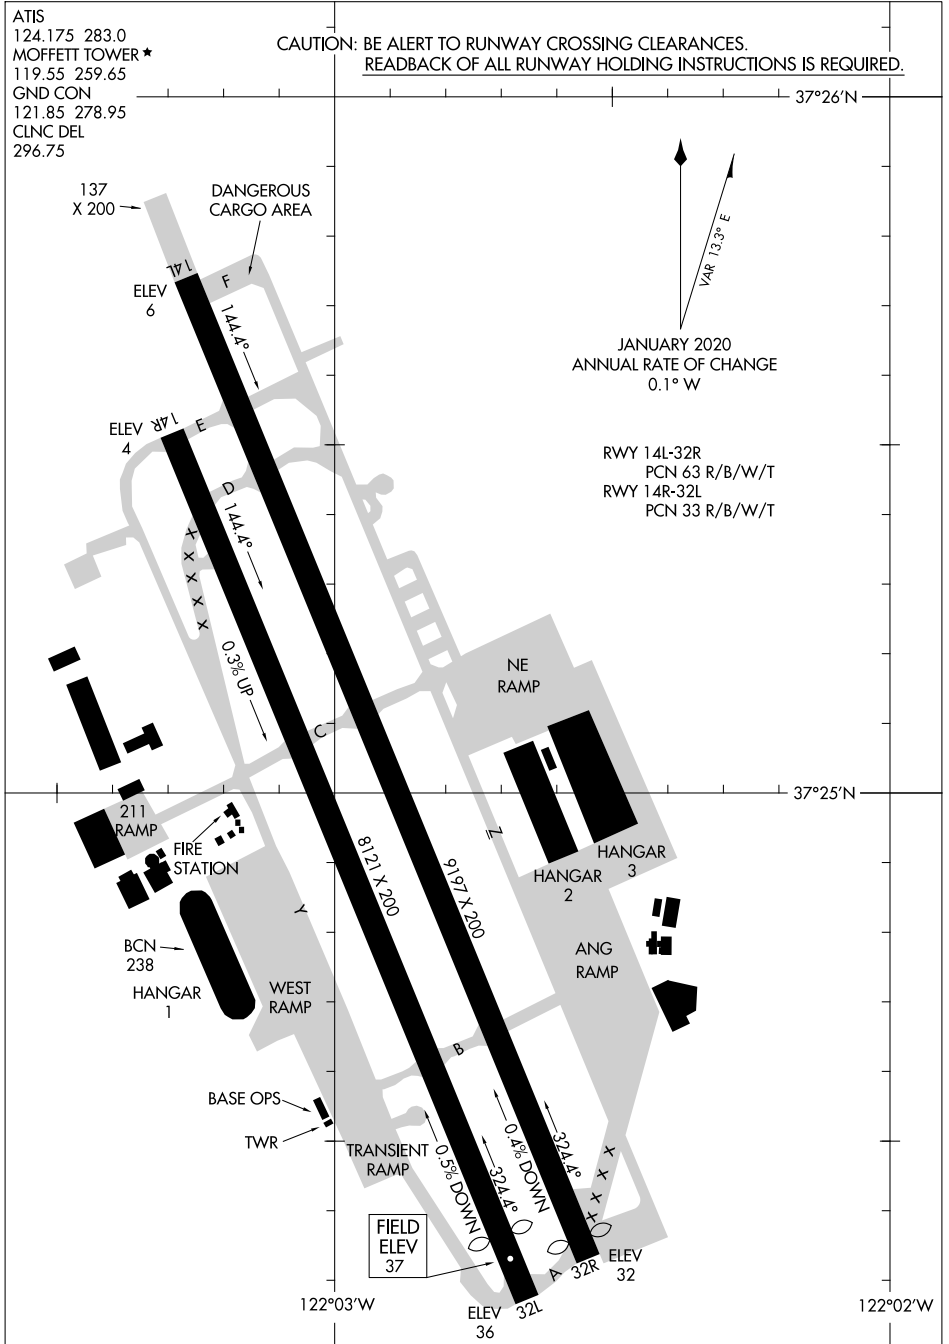

# AIRPORT DIAGRAM

MOFFETT FEDERAL AIRFIELD (NTUQ)  
MOUNTAIN VIEW, CALIFORNIA

AL-410 (FAA)

ATIS  
124.175 283.0  
MOFFETT TOWER ★  
119.55 259.65  
GND CON  
121.85 278.95  
CINC DEL  
296.75

CAUTION: BE ALERT TO RUNWAY CROSSING CLEARANCES.  
READBACK OF ALL RUNWAY HOLDING INSTRUCTIONS IS REQUIRED.

SW-2, 08 AUG 2024 to 05 SEP 2024

SW-2, 08 AUG 2024 to 05 SEP 2024

# AIRPORT DIAGRAM

22307

MOUNTAIN VIEW, CALIFORNIA  
MOFFETT FEDERAL AIRFIELD (NTUQ)