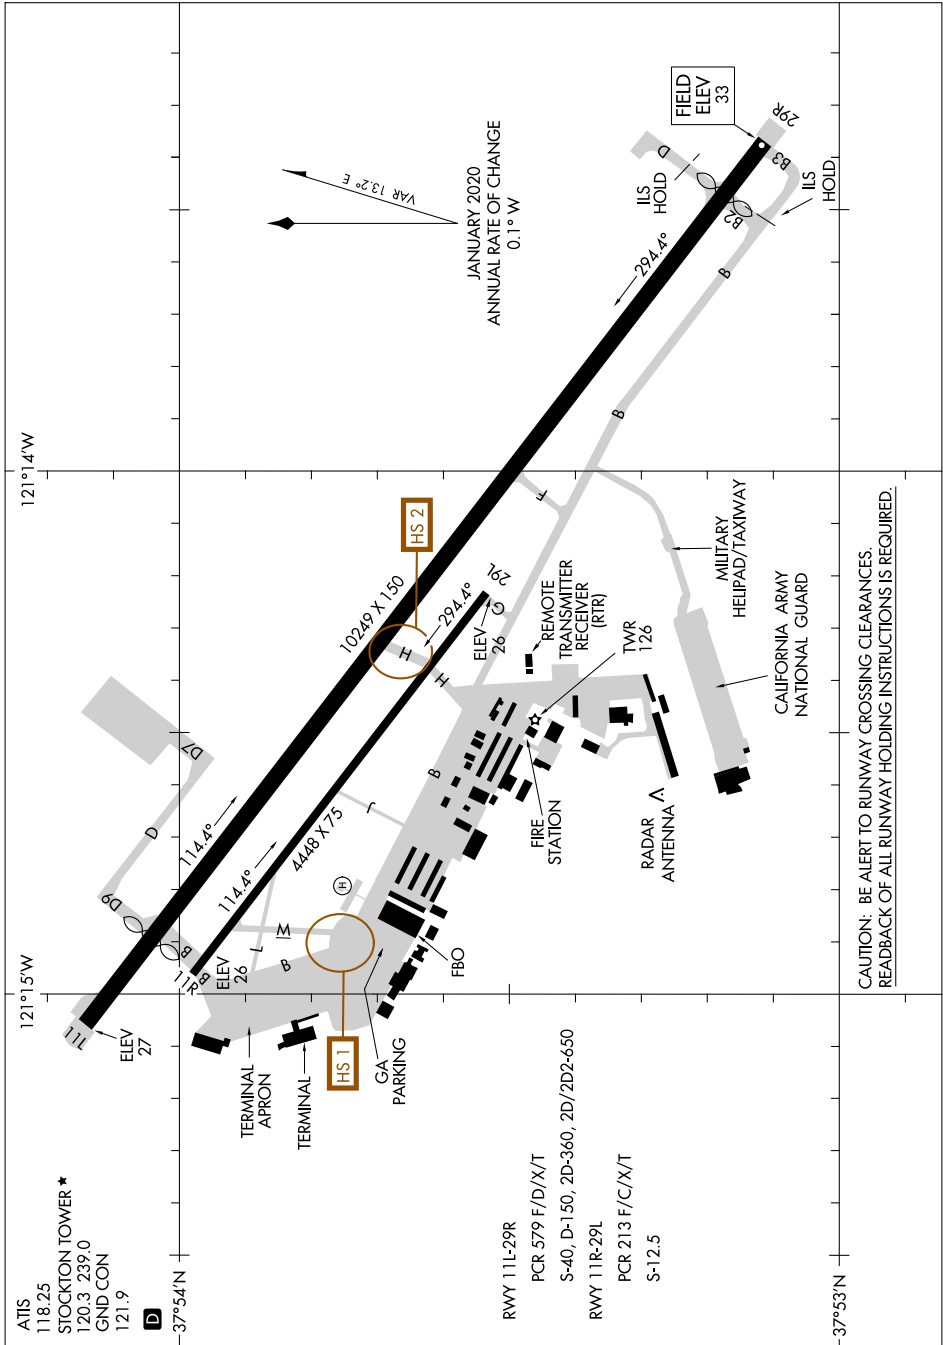

# AIRPORT DIAGRAM

AL-407 (FAA)

STOCKTON METRO (SCK)  
STOCKTON, CALIFORNIA

SW-2, 03 OCT 2024 to 31 OCT 2024

CAUTION: BE ALERT TO RUNWAY CROSSING CLEARANCES.  
READBACK OF ALL RUNWAY HOLDING INSTRUCTIONS IS REQUIRED.

# AIRPORT DIAGRAM

STOCKTON, CALIFORNIA  
STOCKTON METRO (SCK)

SW-2, 03 OCT 2024 to 31 OCT 2024