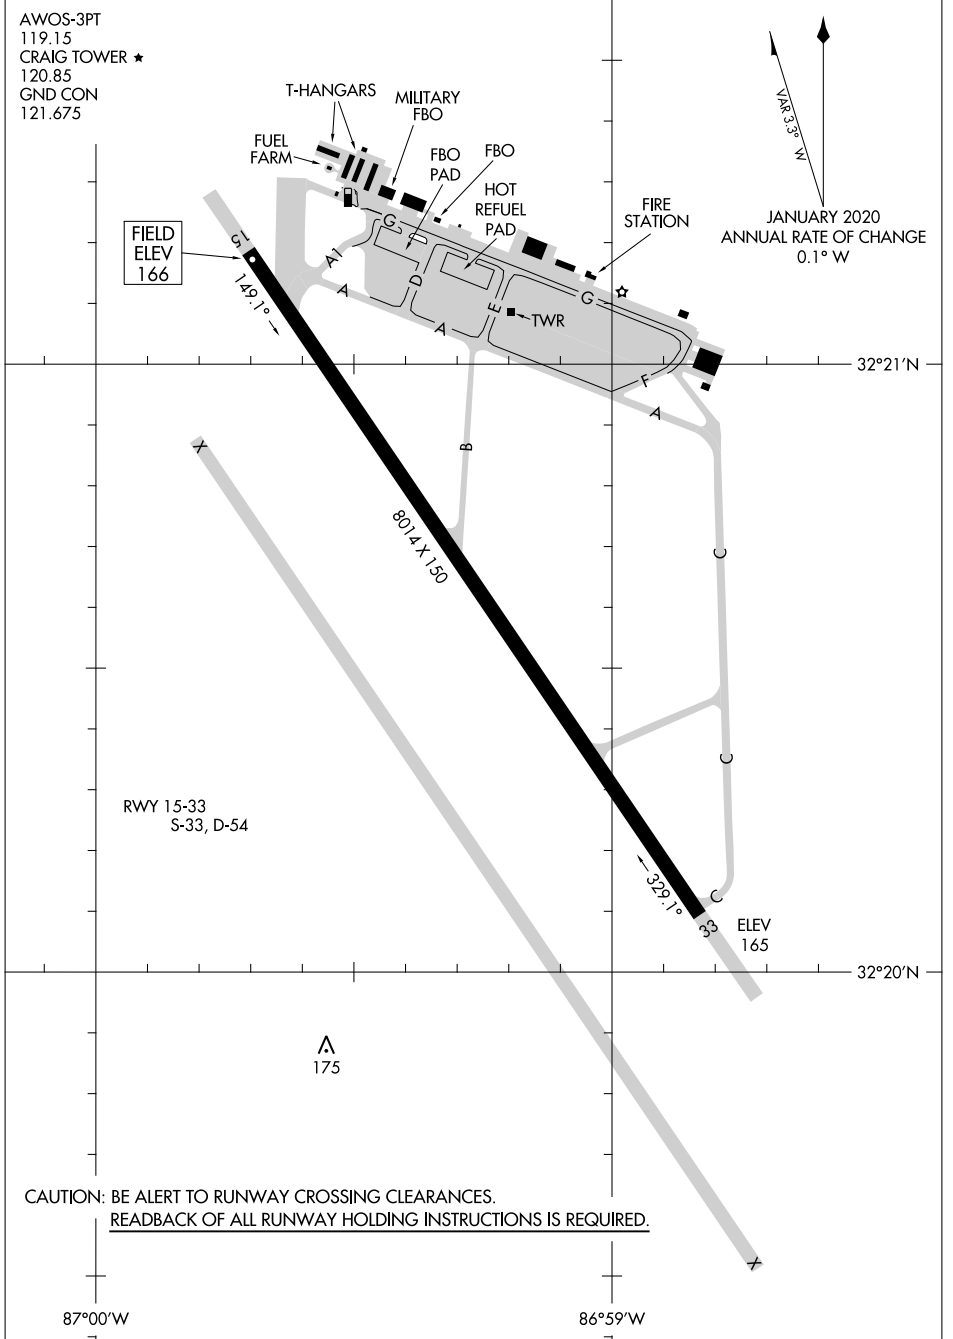

23110

# AIRPORT DIAGRAM

AL-387 (FAA)

CRAIG FLD (SE/M)  
SELMA, ALABAMA

SE-4, 03 OCT 2024 to 31 OCT 2024

SE-4, 03 OCT 2024 to 31 OCT 2024

# AIRPORT DIAGRAM

23110

SELMA, ALABAMA  
CRAIG FLD (SE/M)