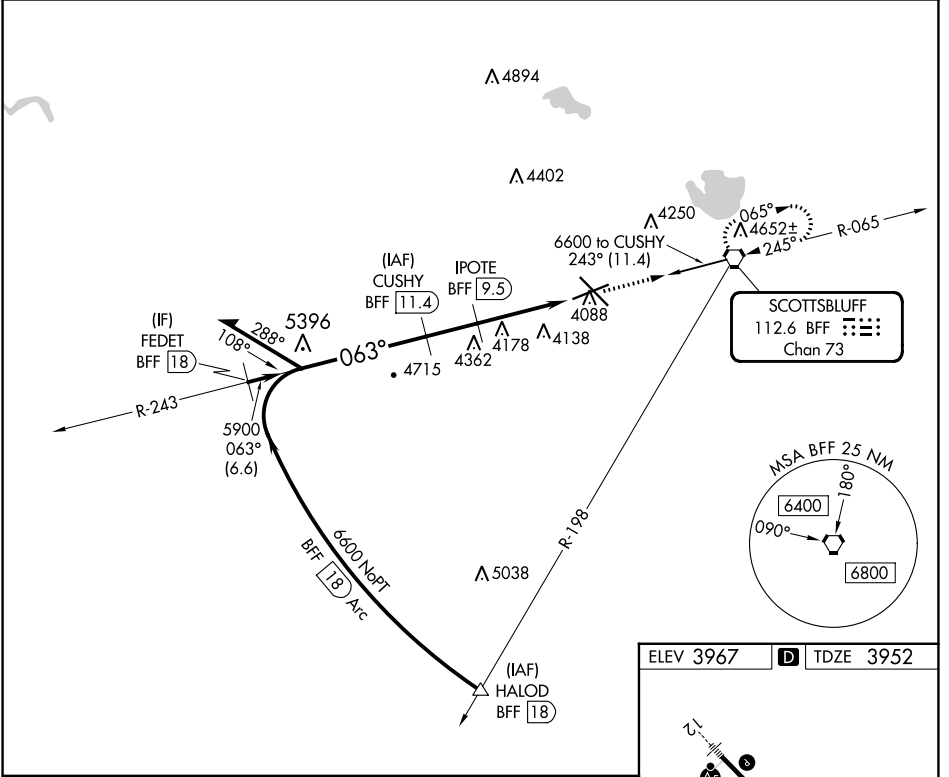

VORTAC BFF 112.6 Chan 73	APP CRS 063°	Rwy Idg TDZE Apt Elev	8002 3952 3967
--	------------------------	-----------------------------	---

VOR/DME RWY 5
WESTERN NEBRASKA RGNL/WM B HEILIG FLD/SCOTTSBLUFF (BFF)

▽ ▲	When local altimeter setting not received, use Alliance altimeter setting: increase all MDAs 100 feet and visibility Cats C and D ½ SM.	MISSED APPROACH: Climb to 6600 direct BFF VORTAC and hold, continue climb-in-hold to 6600.
ASOS 121.025	DENVER CENTER 127.95 338.2	UNICOM 123.0 (CTAF) 0

NC-2, 08 AUG 2024 to 05 SEP 2024

NC-2, 08 AUG 2024 to 05 SEP 2024

CATEGORY	A	B	C	D
S-5	4480-1 528 (600-1)	4480-1½ 528 (600-1½)	4480-1¾ 528 (600-1¾)	4480-2 528 (600-2)
C CIRCLING	4500-1 533 (600-1)	4560-1½ 593 (600-1½)	4740-2½ 773 (800-2½)	

VOR/DME RWY 5