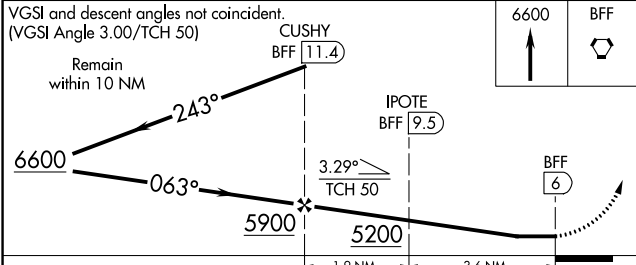

▽ ▲	When local altimeter setting not received, use Alliance altimeter setting: increase all MDAs 100 feet and visibility Cats C and D ½ SM.	MISSED APPROACH: Climb to 6600 direct BFF VORTAC and hold, continue climb-in-hold to 6600.
ASOS 121.025	DENVER CENTER 127.95 338.2	UNICOM 123.0 (CTAF) 0

NC-2, 08 AUG 2024 to 05 SEP 2024

NC-2, 08 AUG 2024 to 05 SEP 2024

CATEGORY	A	B	C	D
S-5	4480-1 528 (600-1)	4480-1½ 528 (600-1½)	4480-1¾ 528 (600-1¾)	4480-2 528 (600-2)
C CIRCLING	4500-1 533 (600-1)	4560-1½ 593 (600-1½)	4740-2½ 773 (800-2½)	