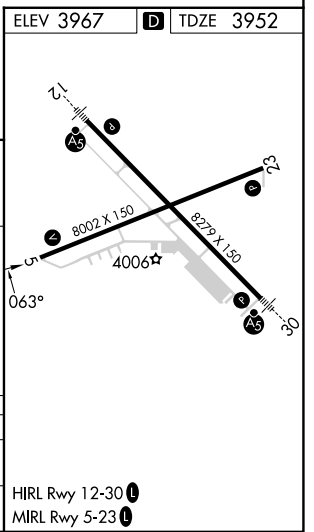

VORTAC BFF 112.6 Chan 73	APP CRS 063°	Rwy Idg TDZE Apt Elev	8002 3952 3967
--	------------------------	-----------------------------	---

VOR/DME RWY 5
WESTERN NEBRASKA RGNL/WM B HEILIG FLD/SCOTTSBLUFF (BFF)

▽ ▲	When local altimeter setting not received, use Alliance altimeter setting: increase all MDAs 100 feet and visibility Cats C and D ½ SM.	MISSED APPROACH: Climb to 6600 direct BFF VORTAC and hold, continue climb-in-hold to 6600.
ASOS 121.025	DENVER CENTER 127.95 338.2	UNICOM 123.0 (CTAF) 0

NC-2, 08 AUG 2024 to 05 SEP 2024

NC-2, 08 AUG 2024 to 05 SEP 2024

CATEGORY	A	B	C	D
S-5	4480-1 528 (600-1)	4480-1½ 528 (600-1½)	4480-1¾ 528 (600-1¾)	4480-2 528 (600-2)
C CIRCLING	4500-1 533 (600-1)	4560-1½ 593 (600-1½)	4740-2½ 773 (800-2½)	