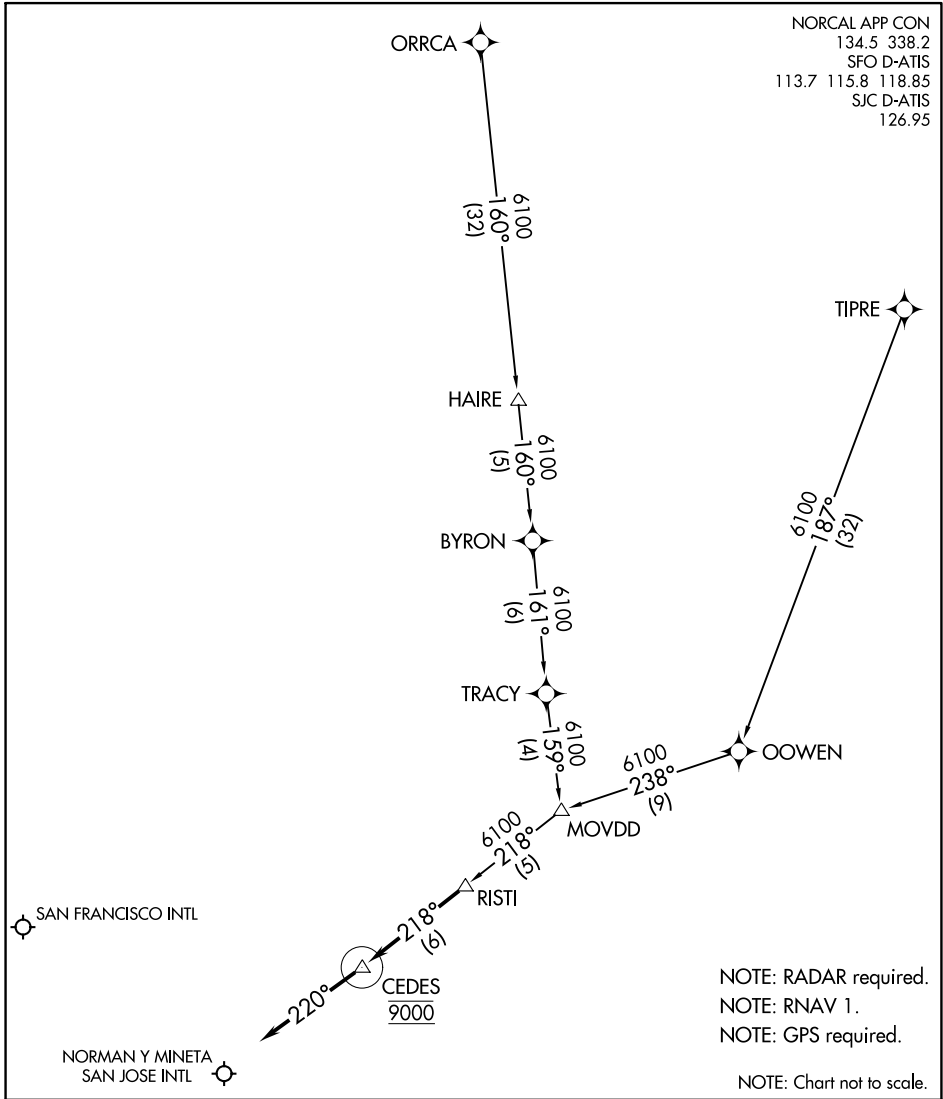

RISTI ONE ARRIVAL (RNAV)

AL-375 (FAA)

SAN FRANCISCO, CALIFORNIA

NORCAL APP CON
 134.5 338.2
 SFO D-ATIS
 113.7 115.8 118.85
 SJC D-ATIS
 126.95

SW-2, 11 JUL 2024 to 08 AUG 2024

SW-2, 11 JUL 2024 to 08 AUG 2024

NOTE: RADAR required.
 NOTE: RNAV 1.
 NOTE: GPS required.

NOTE: Chart not to scale.

ARRIVAL ROUTE DESCRIPTION

ORRCA TRANSITION (ORRCA.RISTI1)

TIPRE TRANSITION (TIPRE.RISTI1)

LANDING KSFO/KSJC: From RISTI on track 218° to cross CEDES at 9000, then on heading 220° or as assigned by ATC. Expect RADAR vectors to final approach course.