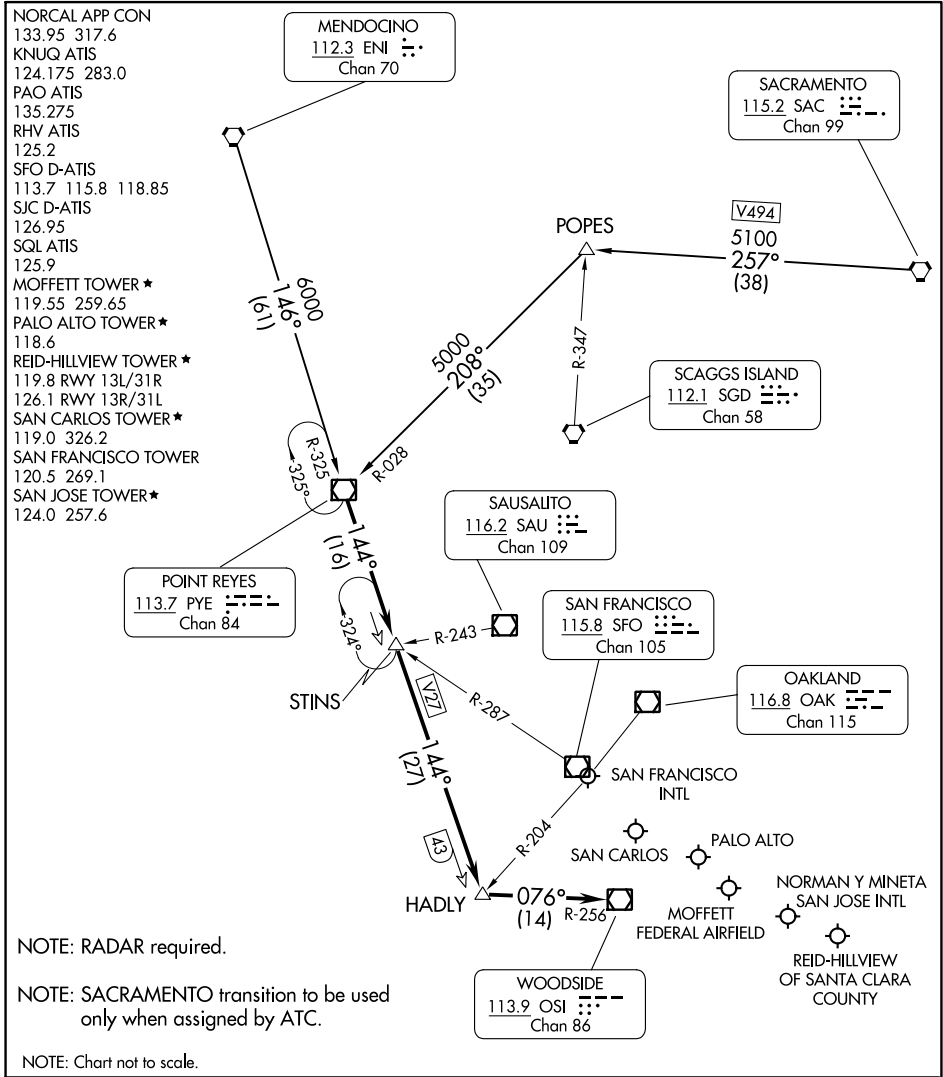

(PYE.PYE3) 23334

POINT REYES THREE ARRIVAL

AL-375 (FAA)

SAN FRANCISCO, CALIFORNIA

SW-2, 08 AUG 2024 to 05 SEP 2024

SW-2, 08 AUG 2024 to 05 SEP 2024

ARRIVAL ROUTE DESCRIPTION

MENDOCINO TRANSITION (ENI.PYE3): From over ENI VORTAC on ENI R-146 and PYE R-325 to PYE VOR/DME. Thence. . .

SACRAMENTO TRANSITION (SAC.PYE3): From over SAC VORTAC on SAC R-257 and PYE R-028 to PYE VOR/DME. Thence. . .

. . . From over PYE VOR/DME on PYE R-144 to HADLY, then on OSI R-256 to OSI VOR/DME. Expect RADAR vectors to final approach course.

POINT REYES THREE ARRIVAL

(PYE.PYE3) 22JUN17

SAN FRANCISCO, CALIFORNIA