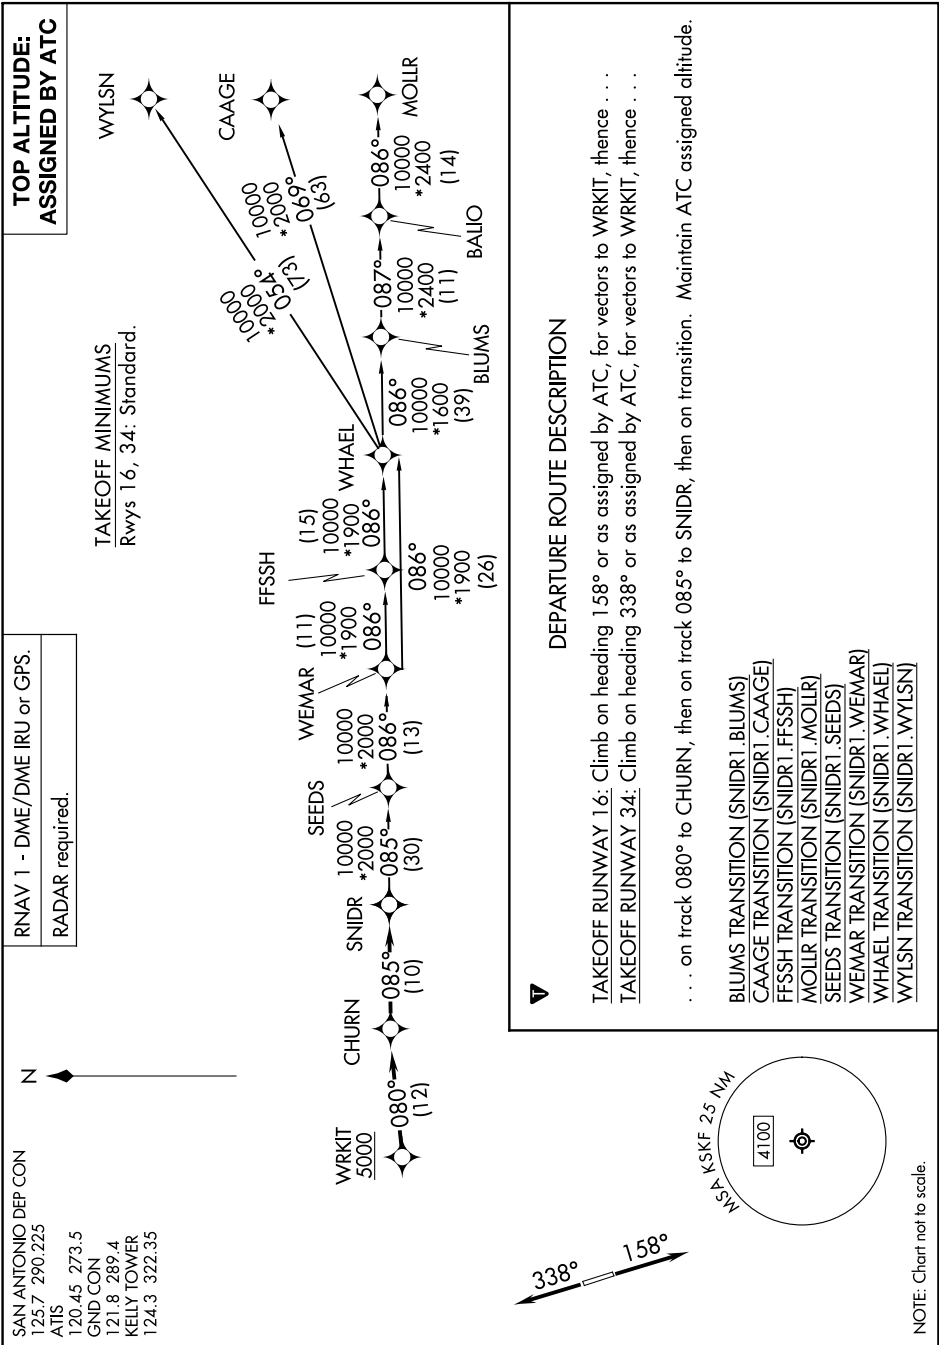

(SNIDR1.SNIDR) 24025

SNIDR ONE DEPARTURE (RNAV)

AL-371 (FAA)

KELLY FLD (SKF)
SAN ANTONIO, TEXAS

SC-3, 31 OCT 2024 to 28 NOV 2024

SNIDR ONE DEPARTURE (RNAV)
(SNIDR1.SNIDR) 25JAN24

SAN ANTONIO, TEXAS
KELLY FLD (SKF)

SC-3, 31 OCT 2024 to 28 NOV 2024