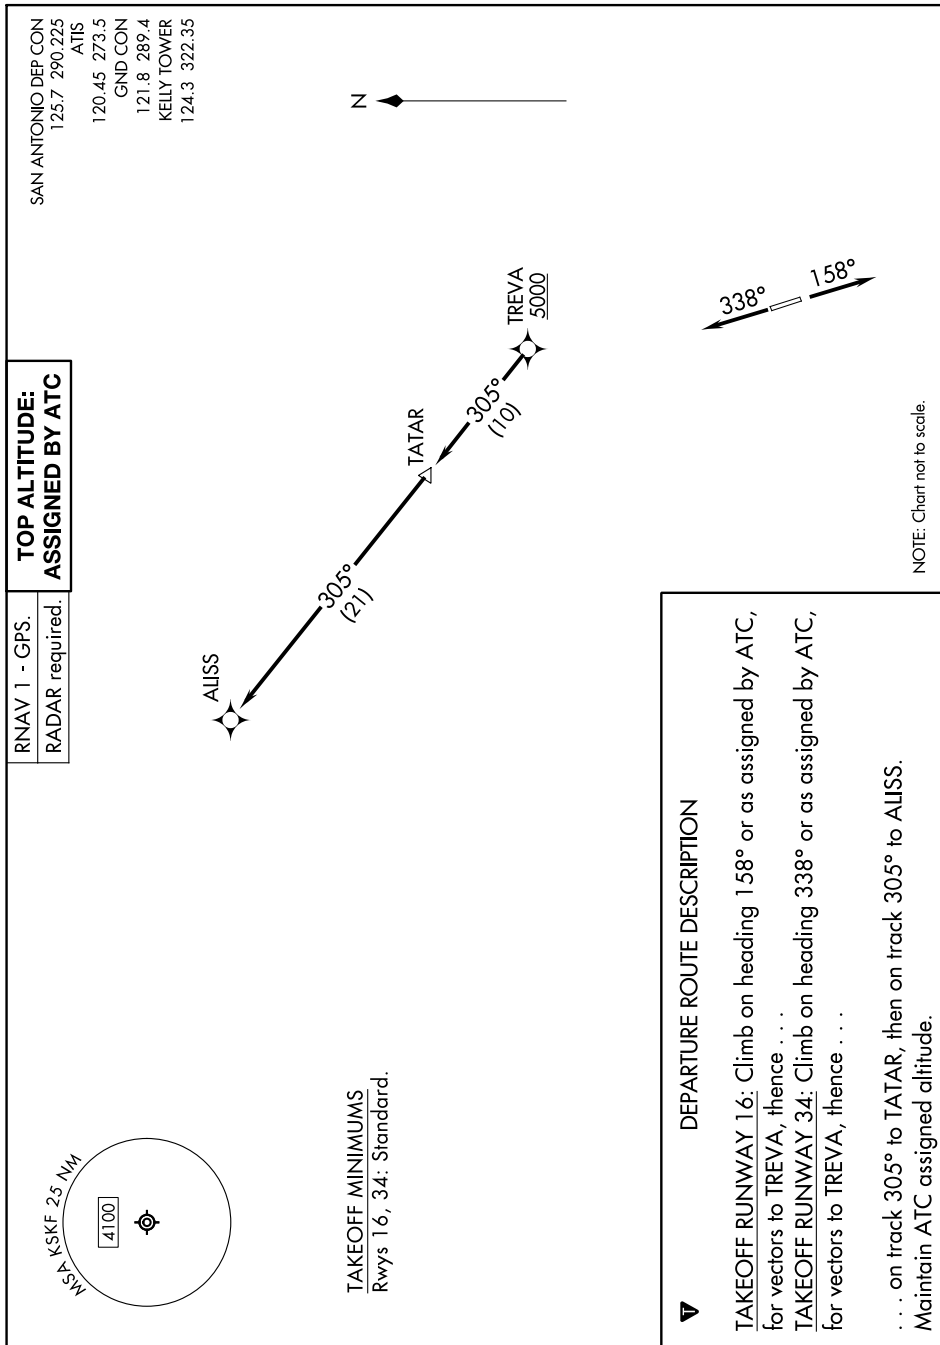

(ALISS6.ALISS) 24025

AL-371 (FAA)

KELLY FLD (SKF)
SAN ANTONIO, TEXAS

ALISS SIX DEPARTURE (RNAV)

SC-3, 31 OCT 2024 to 28 NOV 2024

ALISS SIX DEPARTURE (RNAV)

(ALISS6.ALISS) 25JAN24

SAN ANTONIO, TEXAS
KELLY FLD (SKF)

SC-3, 31 OCT 2024 to 28 NOV 2024