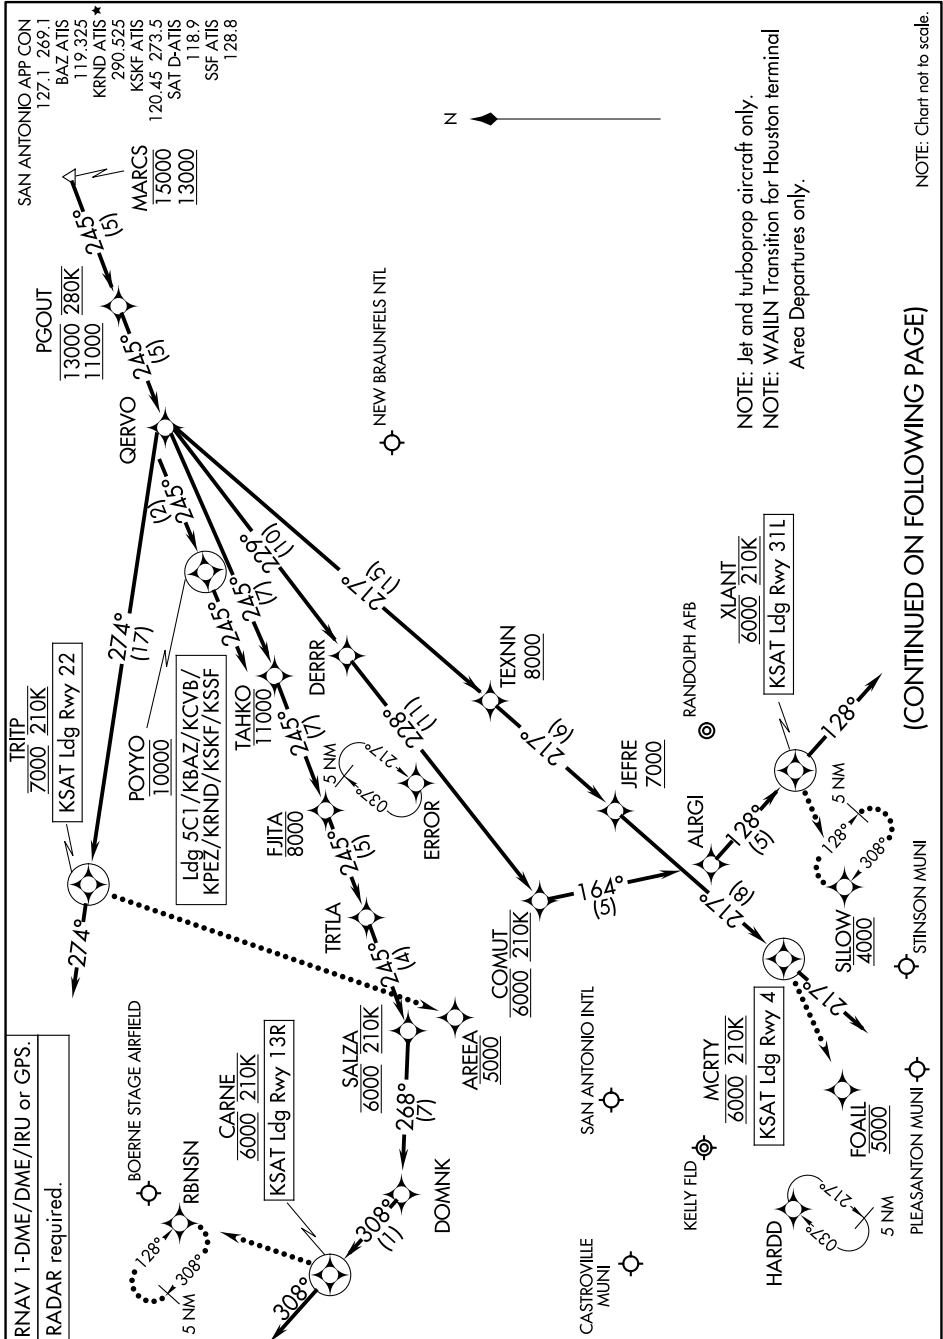

QERVO ONE ARRIVAL (RNAV) Arrival Routes

SAN ANTONIO, TEXAS

SC-3, 23 JAN 2025 to 20 FEB 2025

QERVO ONE ARRIVAL (RNAV) Arrival Routes

SAN ANTONIO, TEXAS

(CONTINUED ON FOLLOWING PAGE)

SC-3, 23 JAN 2025 to 20 FEB 2025