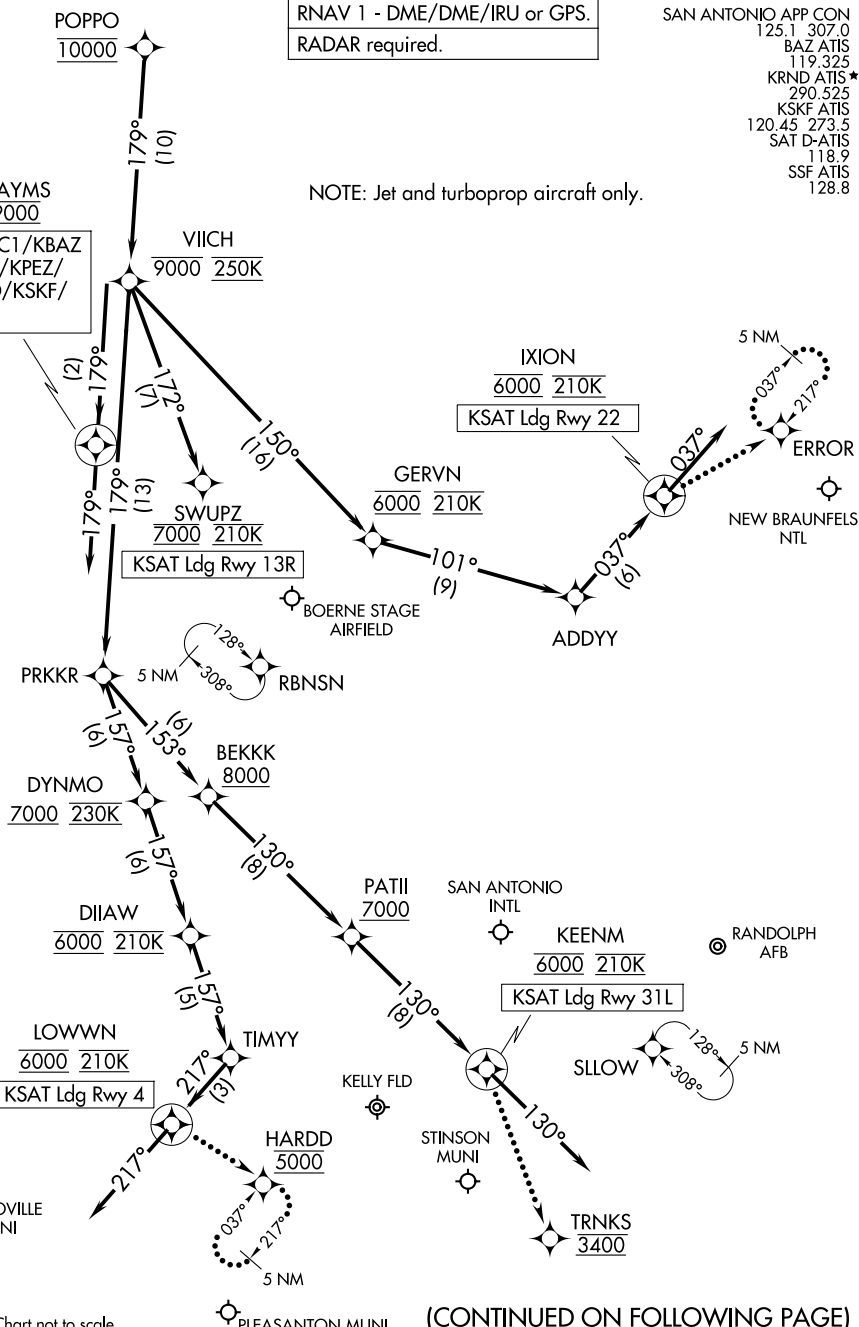

POPPO ONE ARRIVAL (RNAV) Arrival Routes

SAN ANTONIO, TEXAS

RNAV 1 - DME/DME/IRU or GPS.
RADAR required.

SAN ANTONIO APP CON
 125.1 307.0
 BAZ ATIS
 119.325
 KRND ATIS*
 290.525
 KSKF ATIS
 120.45 273.5
 SAT D-ATIS
 118.9
 SSF ATIS
 128.8

NOTE: Jet and turboprop aircraft only.

Ldg 5C1/KBAZ
 KCVB/KPEZ/
 KRND/KSKF/
 KSSF

NOTE: Chart not to scale.

(CONTINUED ON FOLLOWING PAGE)

SC-3, 23 JAN 2025 to 20 FEB 2025

SC-3, 23 JAN 2025 to 20 FEB 2025

POPPO ONE ARRIVAL (RNAV) Arrival Routes

SAN ANTONIO, TEXAS