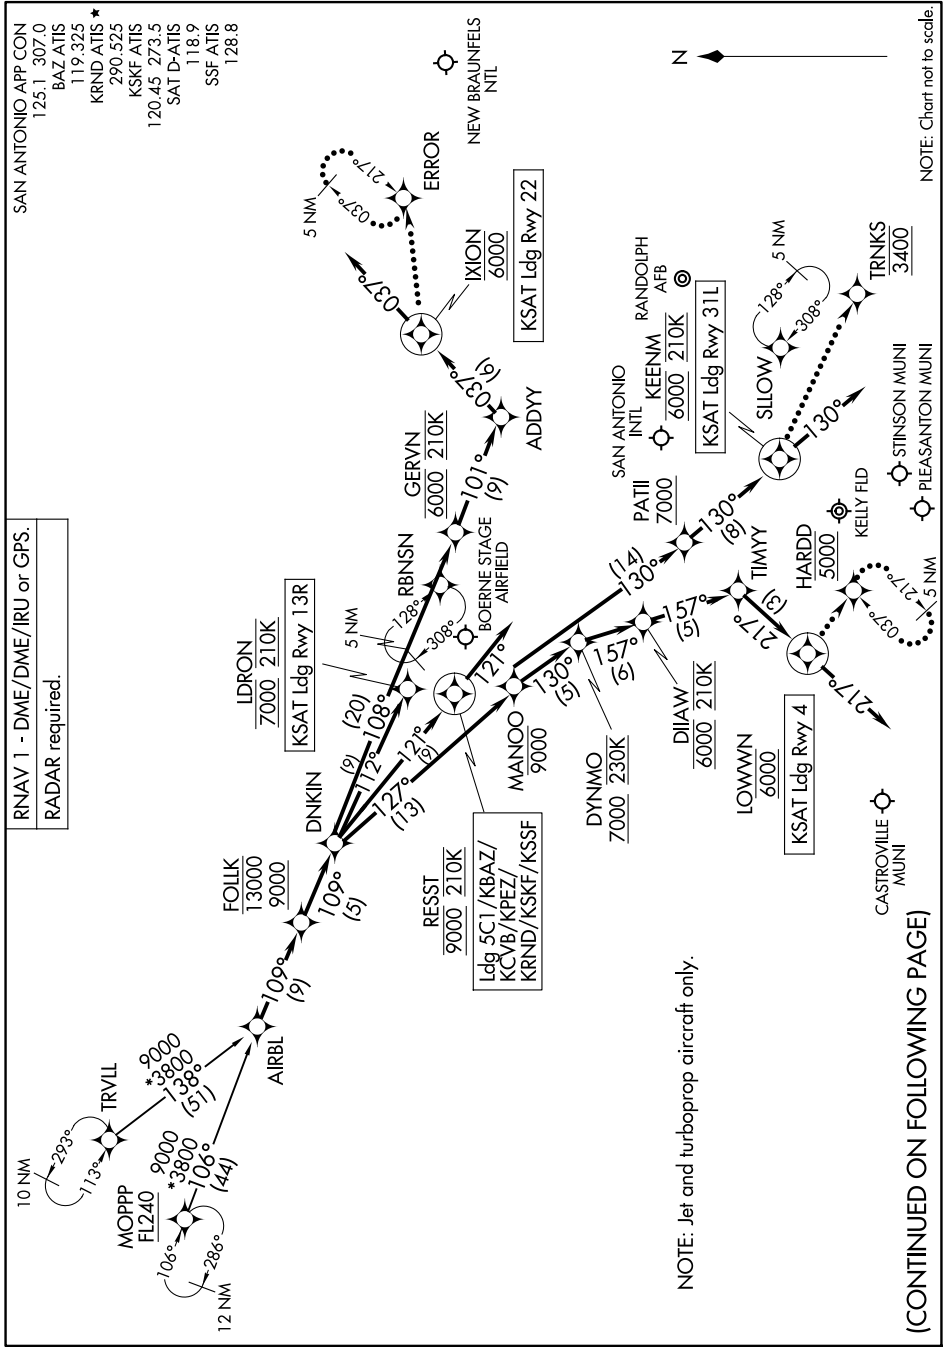

DNKIN ONE ARRIVAL (RNAV)

SAN ANTONIO, TEXAS

NOTE: Chart not to scale.

(CONTINUED ON FOLLOWING PAGE)

SC-3, 23 JAN 2025 to 20 FEB 2025

SC-3, 23 JAN 2025 to 20 FEB 2025

DNKIN ONE ARRIVAL (RNAV)

SAN ANTONIO, TEXAS