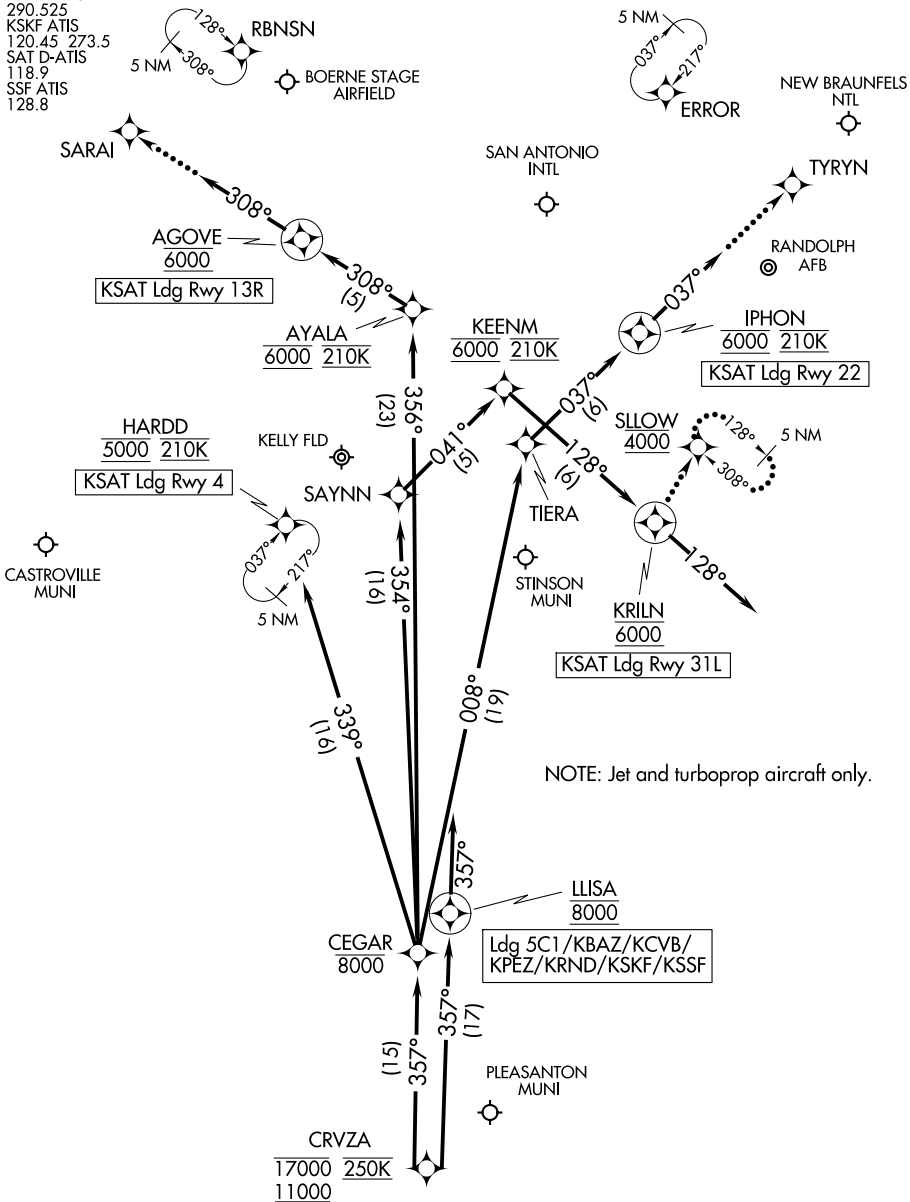

CRVZA ONE ARRIVAL (RNAV) Arrival Routes

SAN ANTONIO, TEXAS

SAN ANTONIO APP CON
 125.7 290.225
 BAZ ATIS
 119.325
 KRND ATIS ★
 290.525
 KSKF ATIS
 120.45 273.5
 SAT D-ATIS
 118.9
 SSF ATIS
 128.8

RNAV 1 - DME/DME/IRU or GPS.

RADAR required.

NOTE: Chart not to scale.

(CONTINUED ON FOLLOWING PAGE)