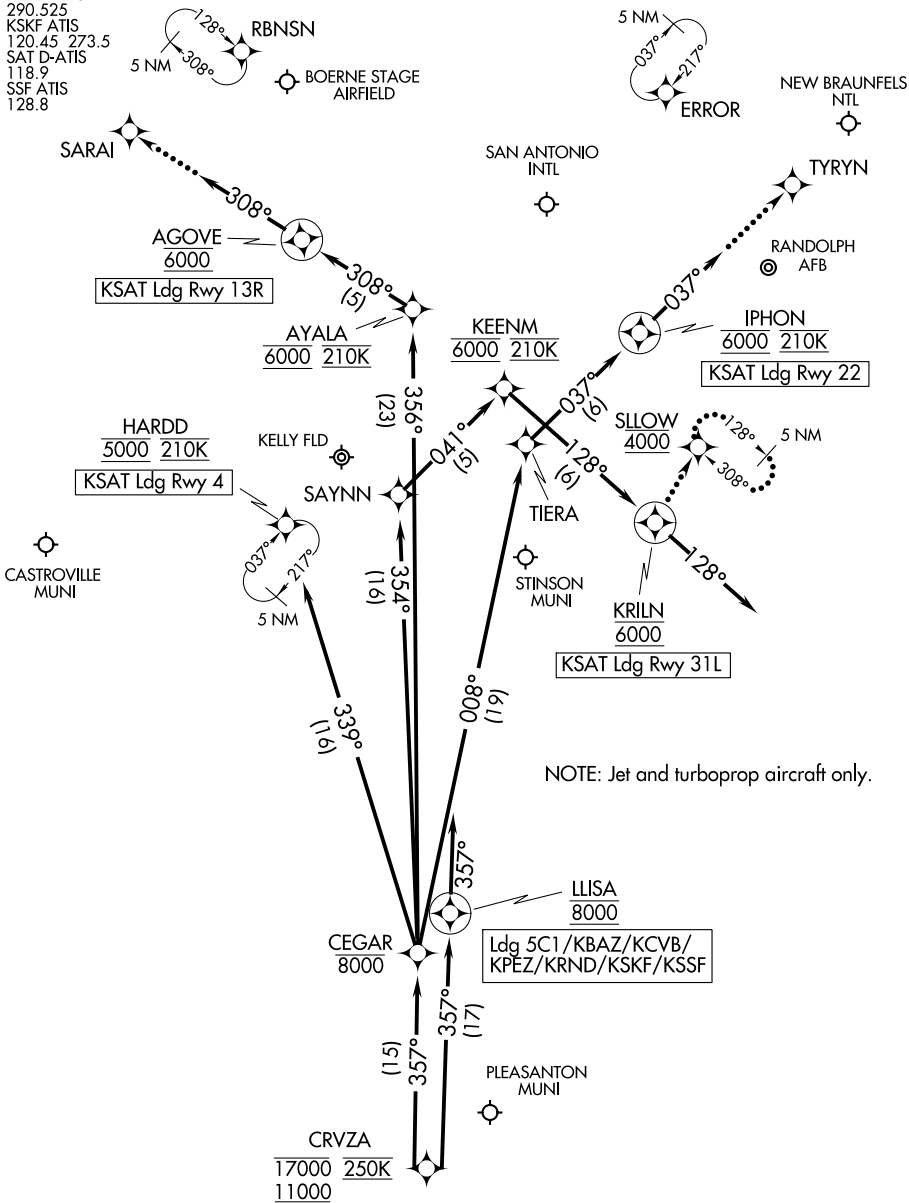

CRVZA ONE ARRIVAL (RNAV) Arrival Routes

SAN ANTONIO, TEXAS

SAN ANTONIO APP CON
 125.7 290.225
 BAZ ATIS
 119.325
 KRND ATIS ★
 290.525
 KSKF ATIS
 120.45 273.5
 SAT D-ATIS
 118.9
 SSF ATIS
 128.8

RNAV 1 - DME/DME/IRU or GPS.

RADAR required.

NOTE: Jet and turboprop aircraft only.

NOTE: Chart not to scale.

(CONTINUED ON FOLLOWING PAGE)